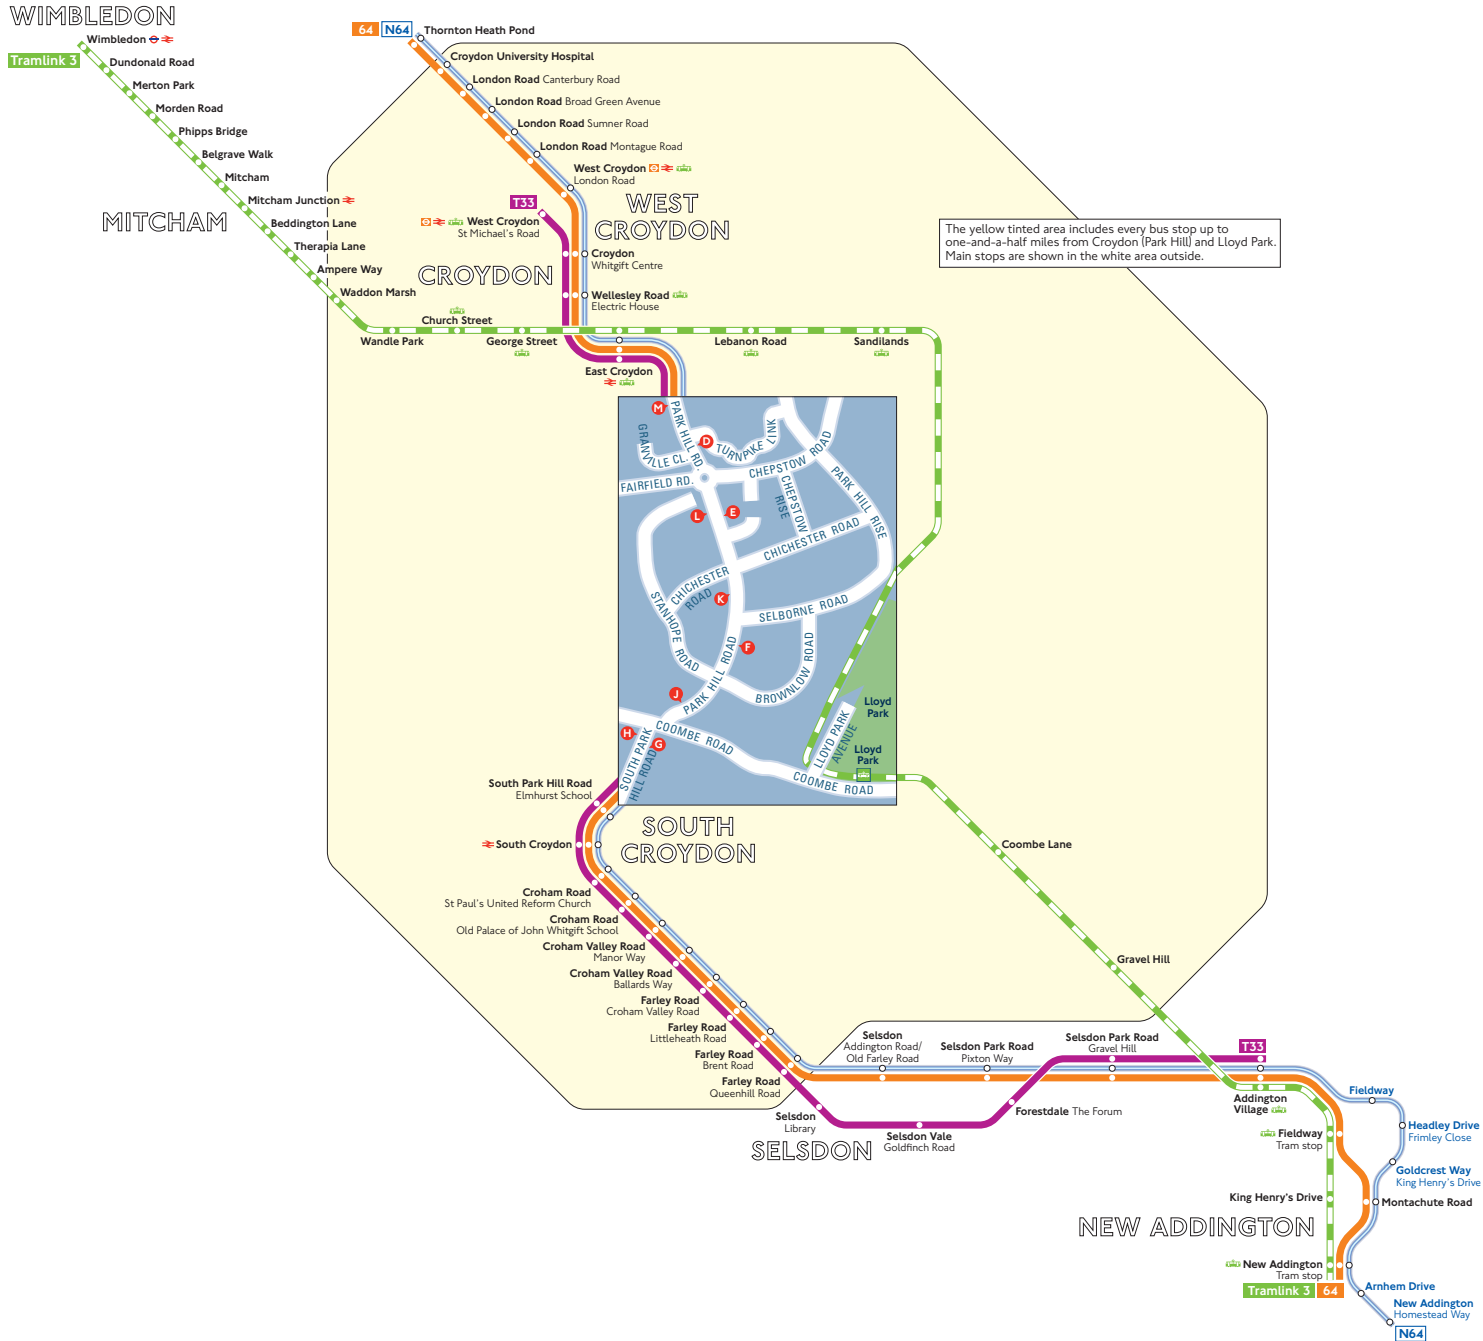

Buses and trams from Croydon (Park Hill) and Lloyd Park

Key

- Connections with London Underground
- Connections with London Overground
- Connections with National Rail
- Connections with other Tramlink services

A Red discs show the bus stop you need for your chosen bus service. The disc **A** appears on the top of the bus stop in the street (see map of town centre in centre of diagram).

Route finder

Day buses including 24-hour services

Bus route	Towards	Bus stops
64	New Addington	D E F G
	Thornton Heath	H J K L M
T33	Addington Village	D E F G
	West Croydon	H J K L M

Night buses

Bus route	Towards	Bus stops
N64	New Addington	D E F G
	Thornton Heath	H J K L M

Trams

Tram route	Towards	Tram stops
3	New Addington	Tram stop
	Wimbledon	Tram stop