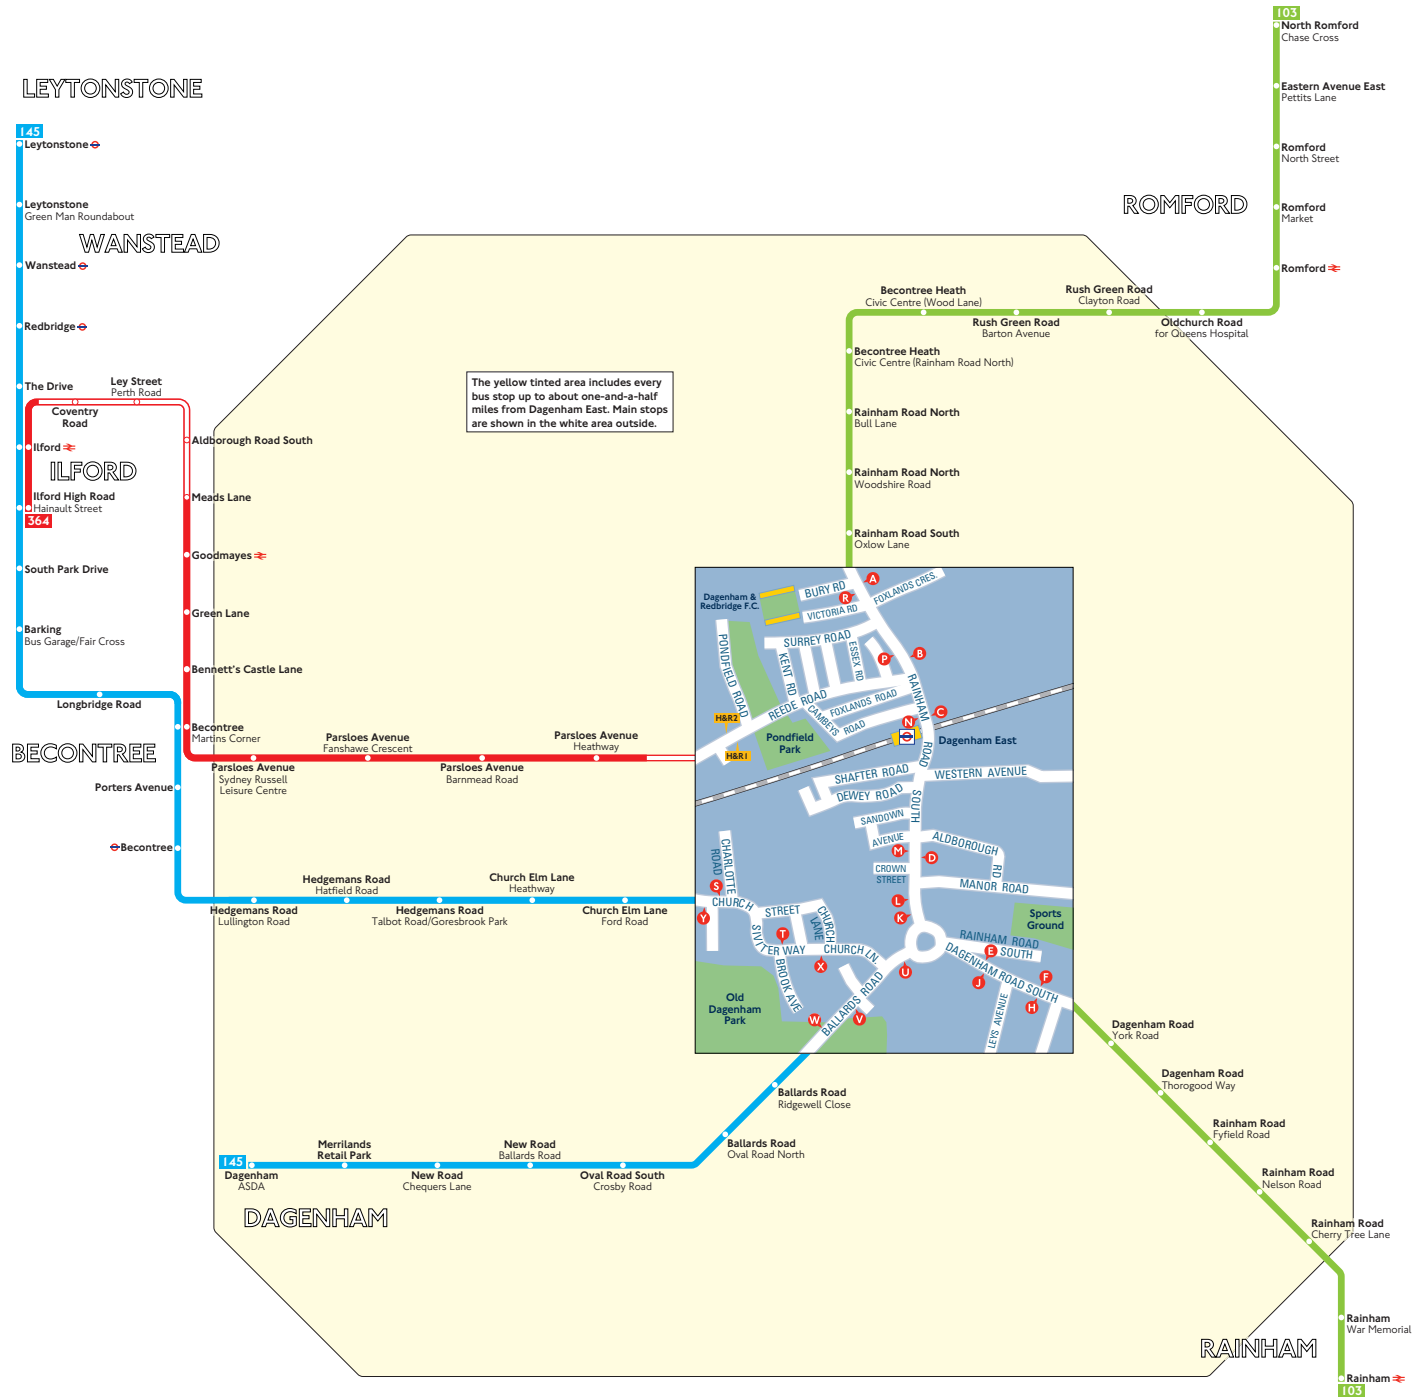

# Buses from Dagenham East

## Key

- Connections with London Underground
- Connections with National Rail

Route 364 operates as Hail & Ride on the sections of roads marked **H&R1** and **H&R2** on the map. Buses stop at any safe point along the road. There are no bus stops at these locations, but please indicate clearly to the driver when you wish to board or alight.

Red discs show the bus stop you need for your chosen bus service. The disc **A** appears on the top of the bus stop in the street (see map of town centre in centre of diagram).

### Day buses

Bus route	Towards	Bus stops
103	North Romford	<b>H J L M N P R</b>
	Rainham	<b>A B C D E F</b>
145	Dagenham	<b>S T U V</b>
	Leytonstone	<b>W X Y</b>
364	Iford	<b>H&amp;R1 L M N</b>