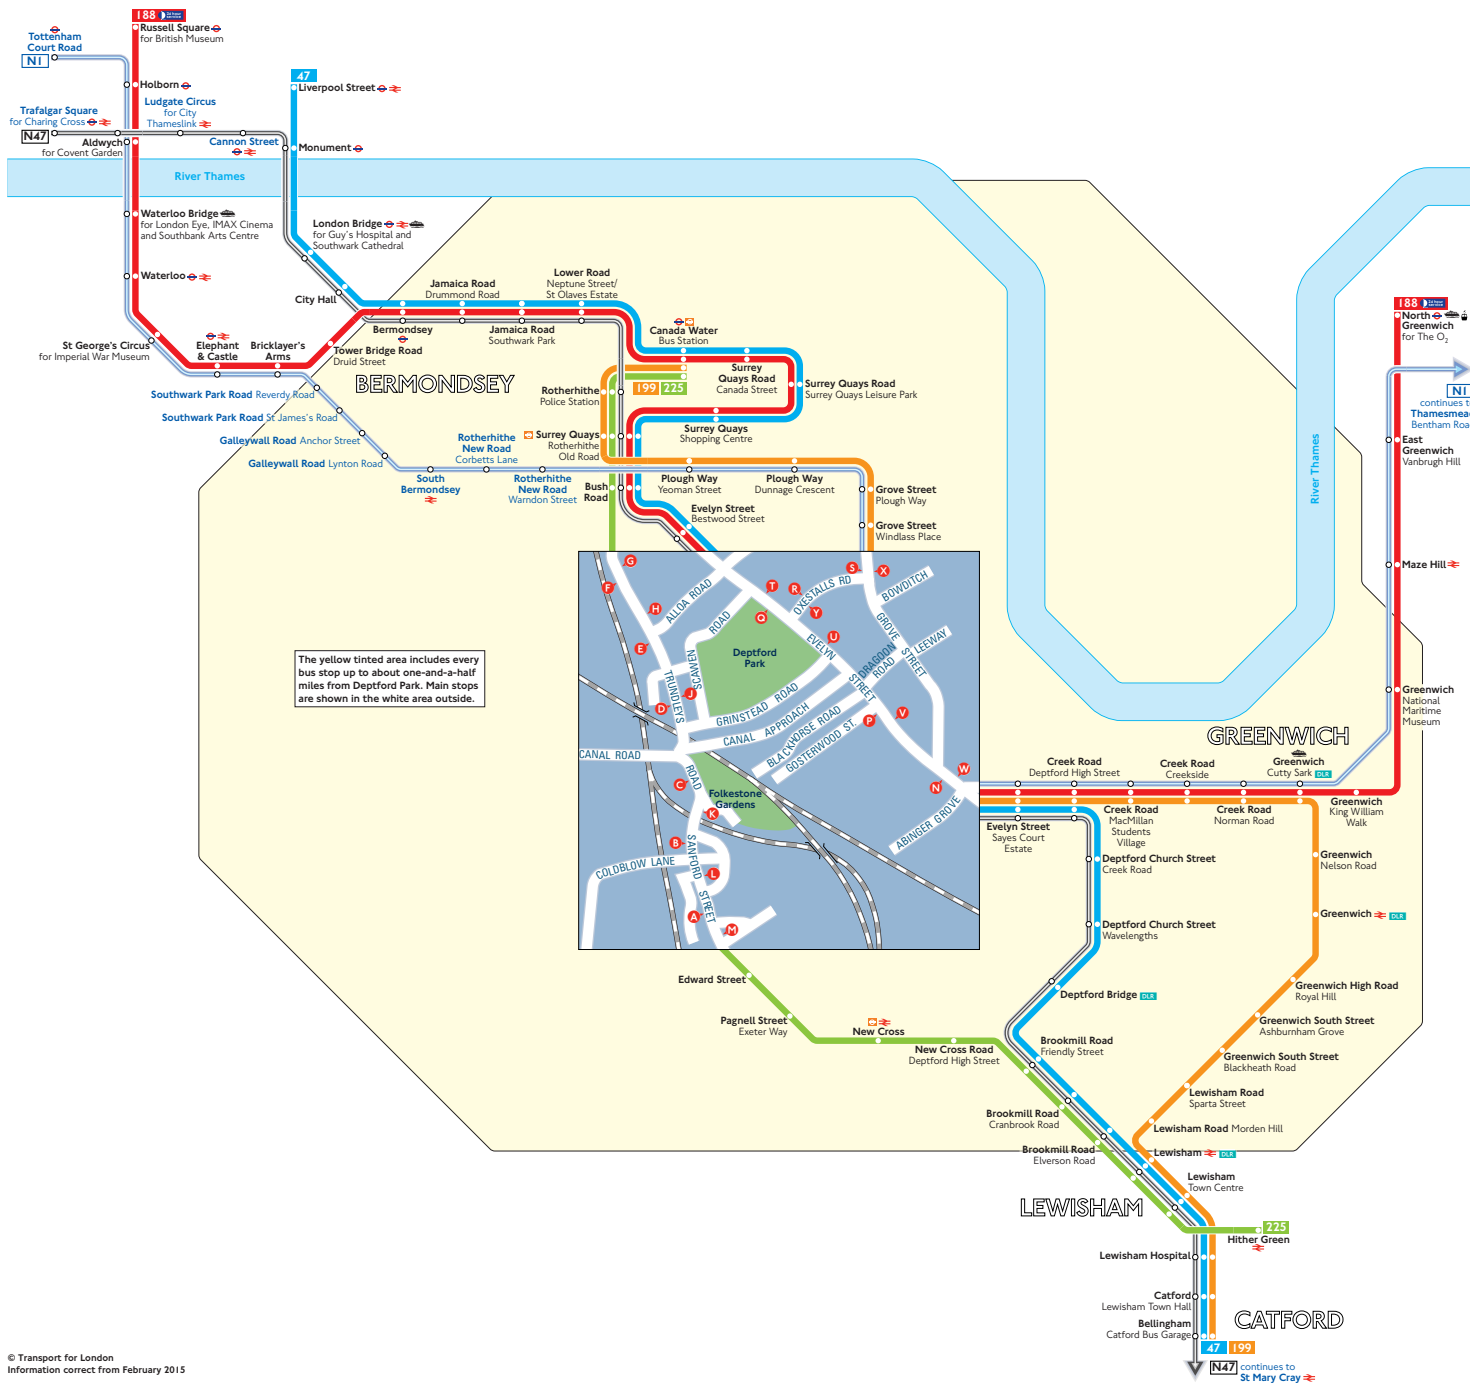

Buses from Deptford Park

Key

- 47 Day buses in black
- N1 Night buses in blue
- Connections with London Underground
- Connections with London Overground
- Connections with National Rail
- Connections with Docklands Light Railway
- Connections with river boats
- Connections with Emirates Air Line

Red discs show the bus stop you need for your chosen bus service. The disc appears on the top of the bus stop in the street (see map of town centre in centre of diagram).

Route finder

Day buses including 24-hour services

Bus route	Towards	Bus stops
47	Bellingham Liverpool Street	T U V W N P Q
188	North Greenwich Russell Square	T U V W N P Q
199	Canada Water Bellingham	N P R S U V W X Y
225	Canada Water Hither Green	A B C D E F G H J K L M

Night buses

Bus route	Towards	Bus stops
N1	Thamesmead Tottenham Court Road	U V W X Y N P R S
N47	St Mary Cray Trafalgar Square	T U V W N P Q