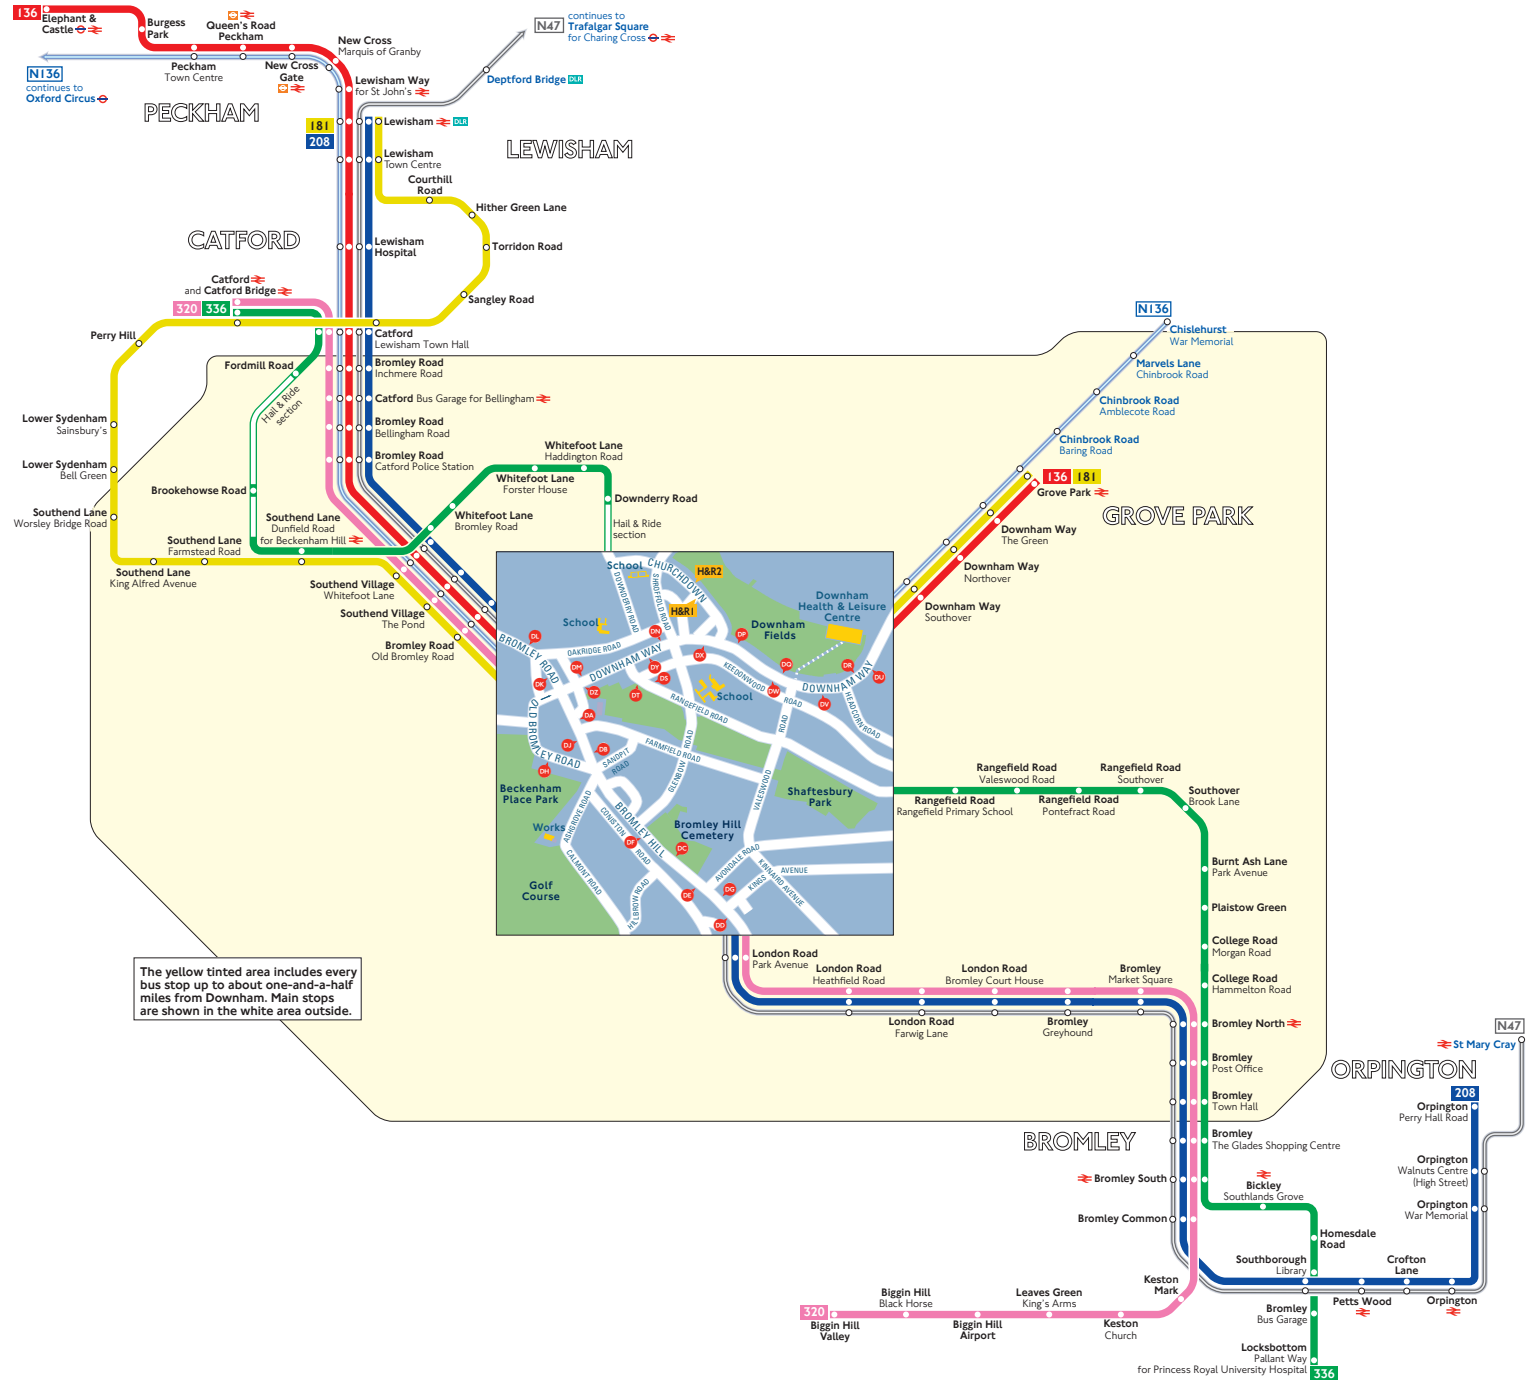

Buses from Downham

Route finder

Day buses

Bus route	Towards	Bus stops
136	Elephant & Castle	DK DU DV DW DX DY OZ
	Grove Park	DL DM DN DP DO DR
181	Grove Park	DL DM DN DP DO DR
	Lewisham	DK DU DV DW DX DY OZ
208	Orpington	DD DE DF DJ DK
	Biggin Hill Valley	DA DB DC DG DL
320	Biggin Hill Valley	DA DB DC DG DL
	Catford	DD DE DF DJ DK
336	Catford Bridge	DK DT H&R1
	Locksbottom	DS DX DY H&R2

Night buses

Bus route	Towards	Bus stops
N47	St Mary Cray	DA DB DC DG DL
	Trafalgar Square	DD DE DF DJ DK
N136	Chislehurst	DL DM DN DP DO DR
	Oxford Circus	DK DU DV DW DX DY OZ

Hail & Ride

Route 336 operates as Hail and Ride on the sections of roads marked **H&R1** and **H&R2** on the map. Buses stop at any safe point along the road. There are no bus stops at these locations, but please indicate clearly to the driver when you wish to board or alight.