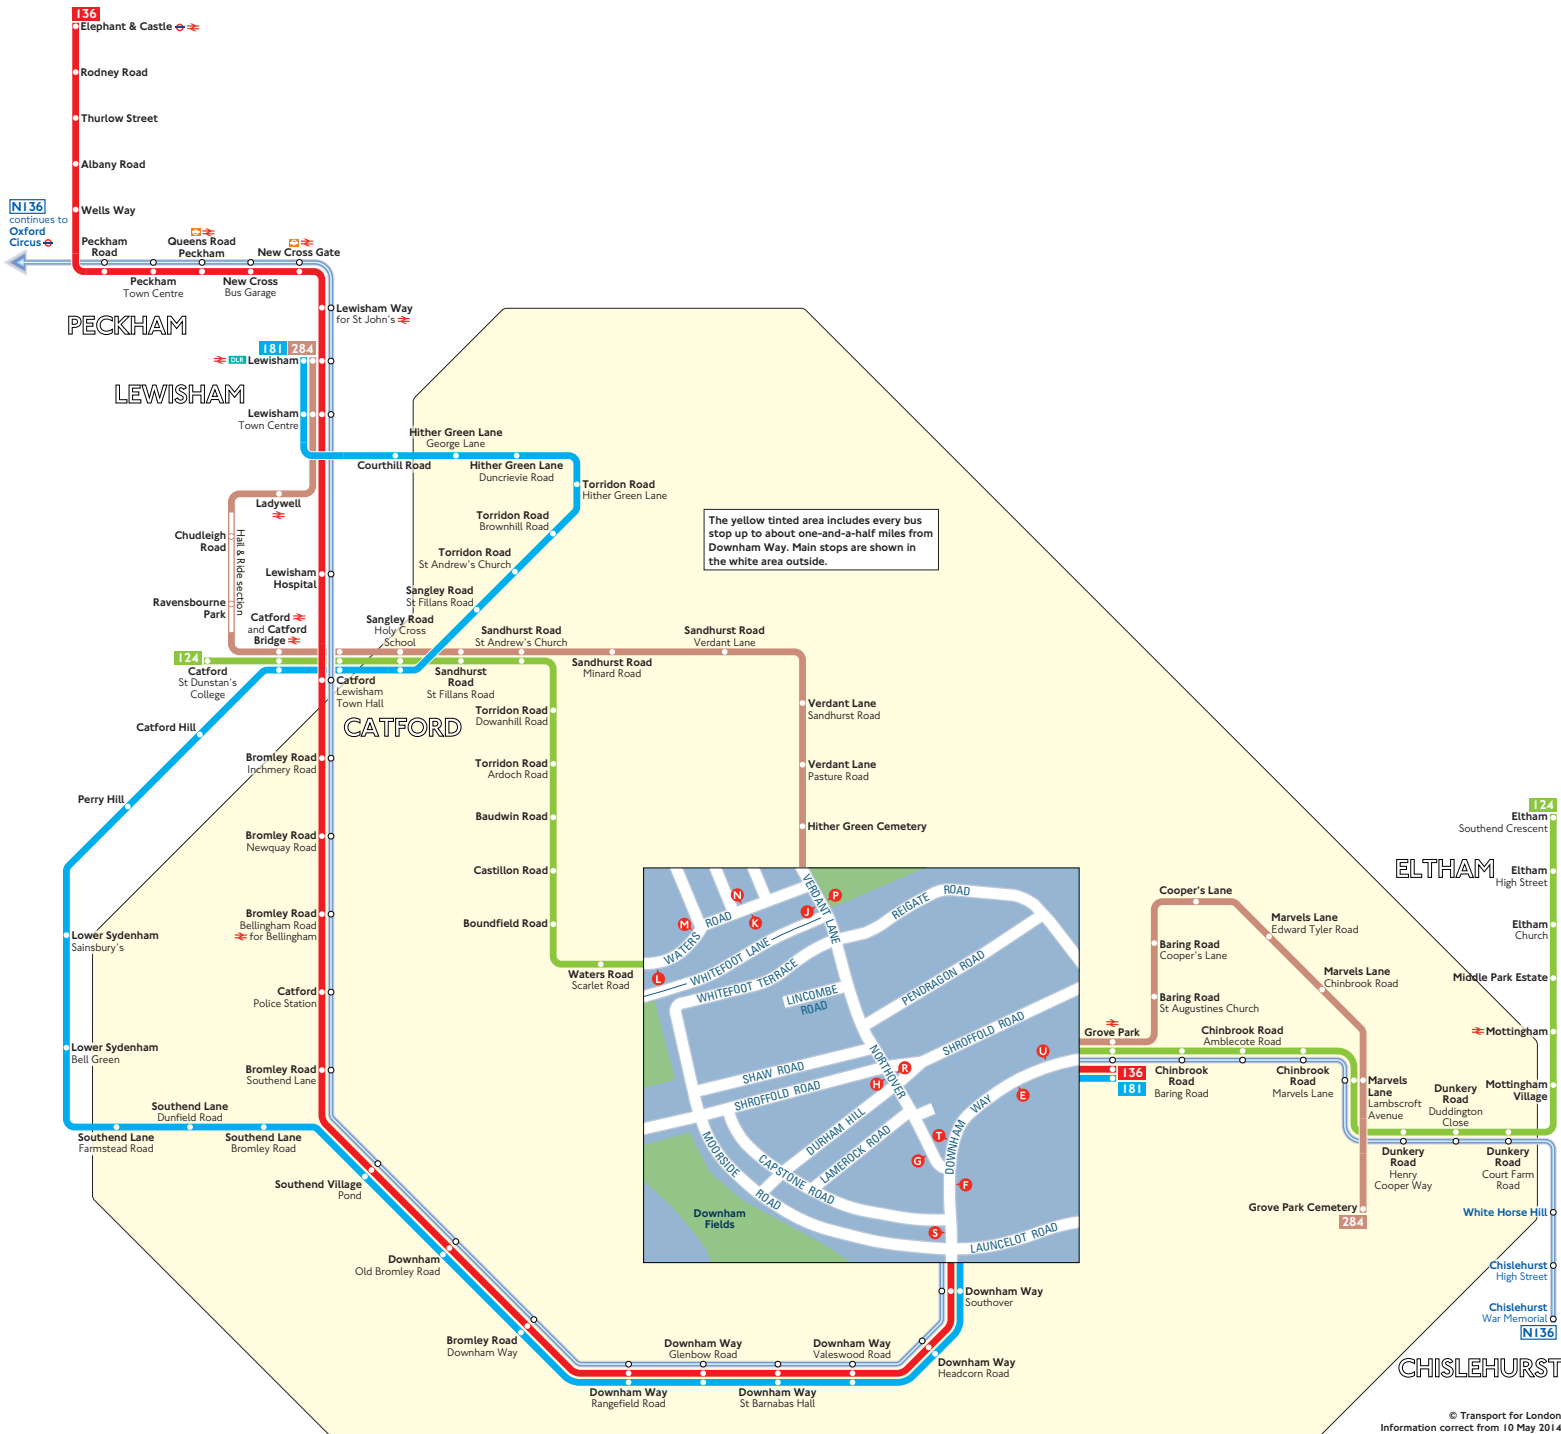

Buses from Downham Way

Key

- 124 Day buses in black
- N136 Night buses in blue
- Connections with London Underground
- Connections with London Overground
- Connections with National Rail
- DLR Connections with Docklands Light Railway
- Connections with river boats

Red discs show the bus stop you need for your chosen bus service. The disc **A** appears on the top of the bus stop in the street (see map of town centre in centre of diagram).

Route finder

Day buses

Bus route	Towards	Bus stops
124	Catford	E G H J K L
	Eltham	M N P R T U
136	Elephant & Castle	E F
	Grove Park	S T U
181	Grove Park	S T U
	Lewisham	E F
284	Grove Park Cemetery	P R T U
	Lewisham	E G H J

Night buses

Bus route	Towards	Bus stops
N136	Chislehurst	S T U
	Oxford Circus	E F