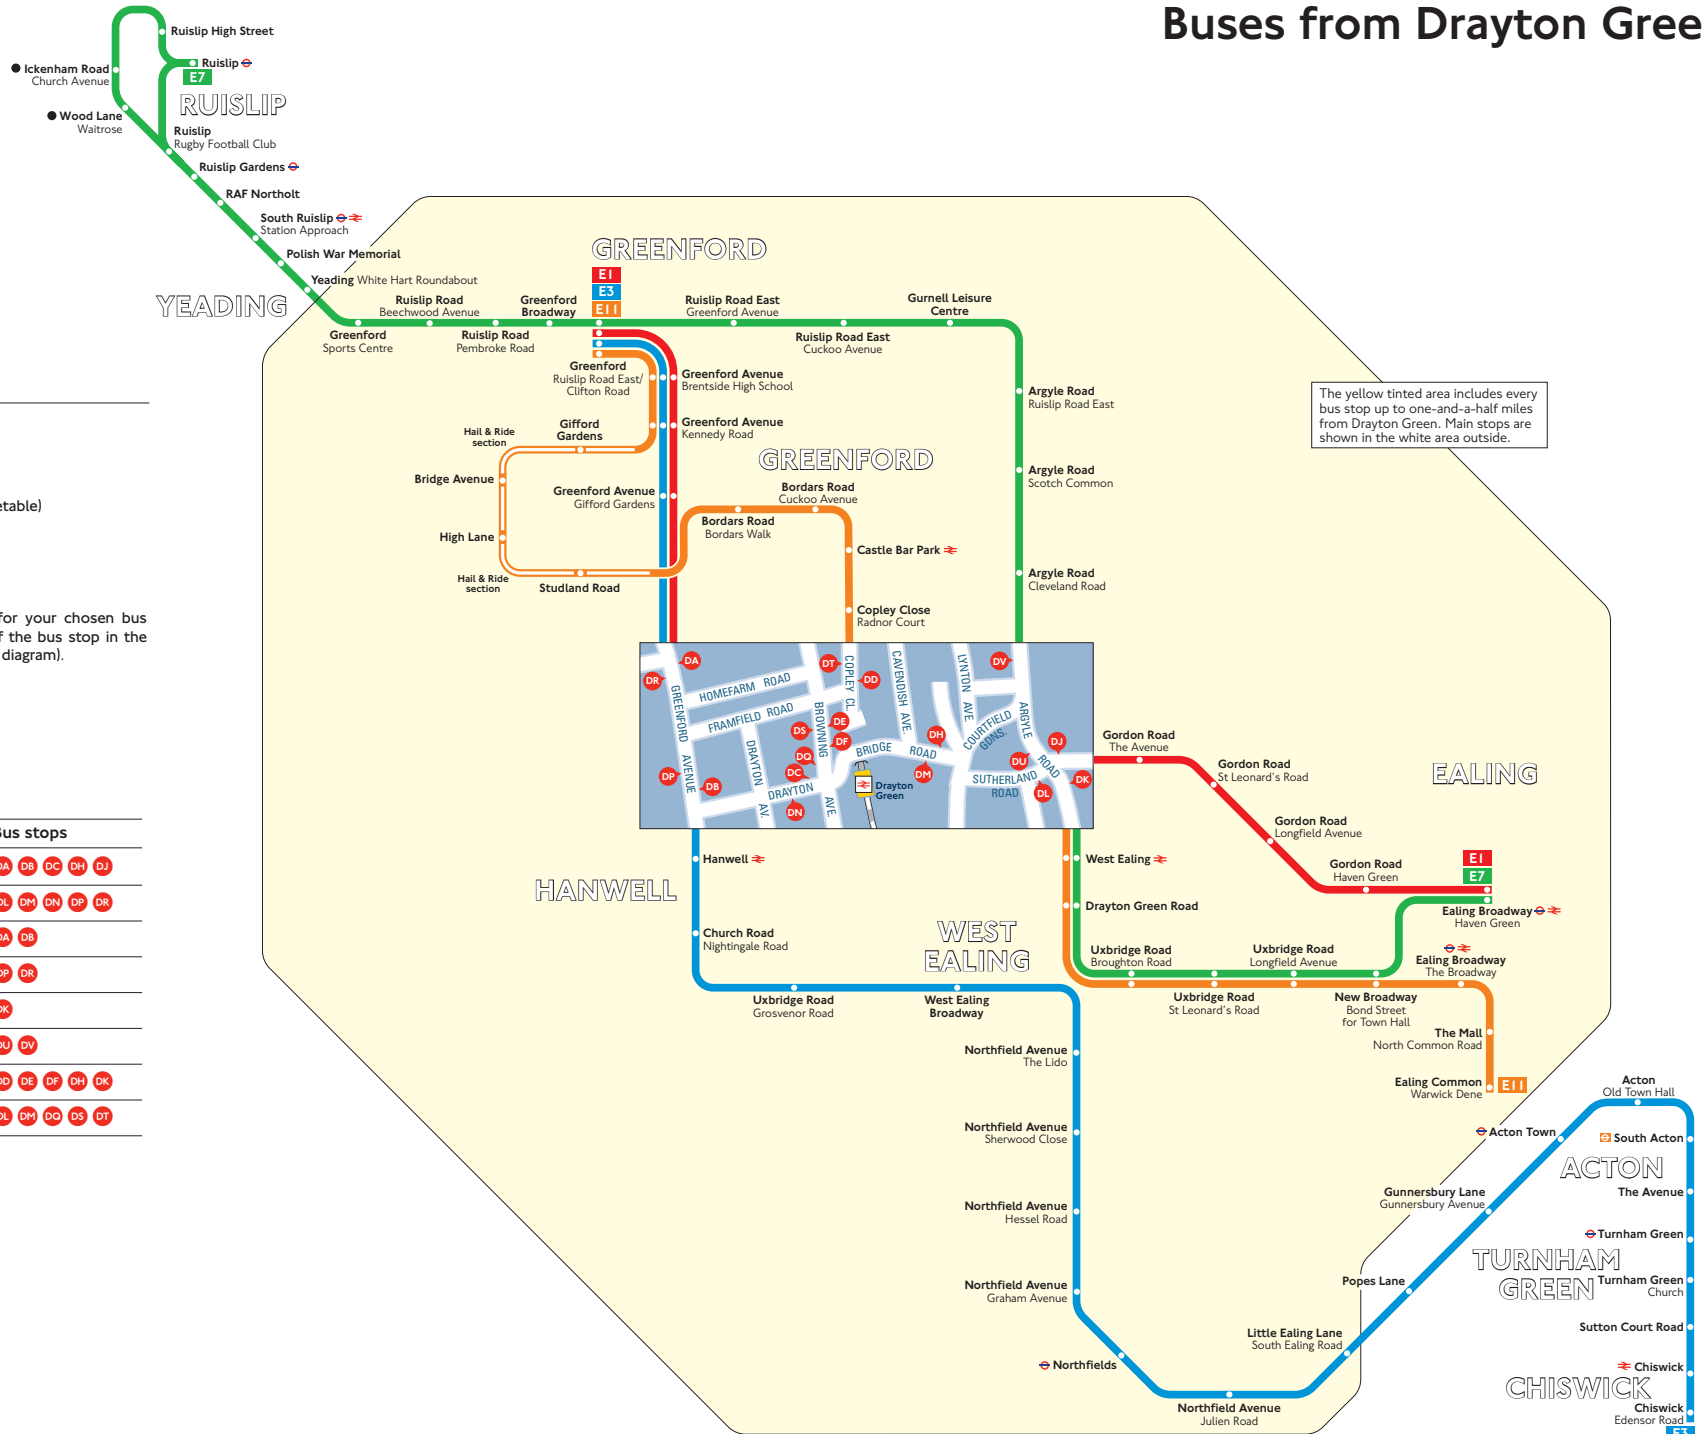

Buses from Drayton Green

Key

- Connections with London Underground
- Connections with London Overground
- Connections with National Rail
- Connections with Dockland Light Railway
- Daytime shopping hours (please check timetable)

Red discs show the bus stop you need for your chosen bus service. The disc **A** appears on the top of the bus stop in the street (see map of town centre in centre of diagram).

Route finder Day buses

Bus route	Towards	Bus stops
E1	Ealing Broadway	DA DB DC DH DJ
	Greenford	DL DM DN DP DR
E3	Chiswick	DA DB
	Greenford	DP DR
E7	Ealing Broadway	DK
	Ruislip	DU DV
E11	Ealing Common	DD DE DF DH DK
	Greenford	DL DM DN DS DT