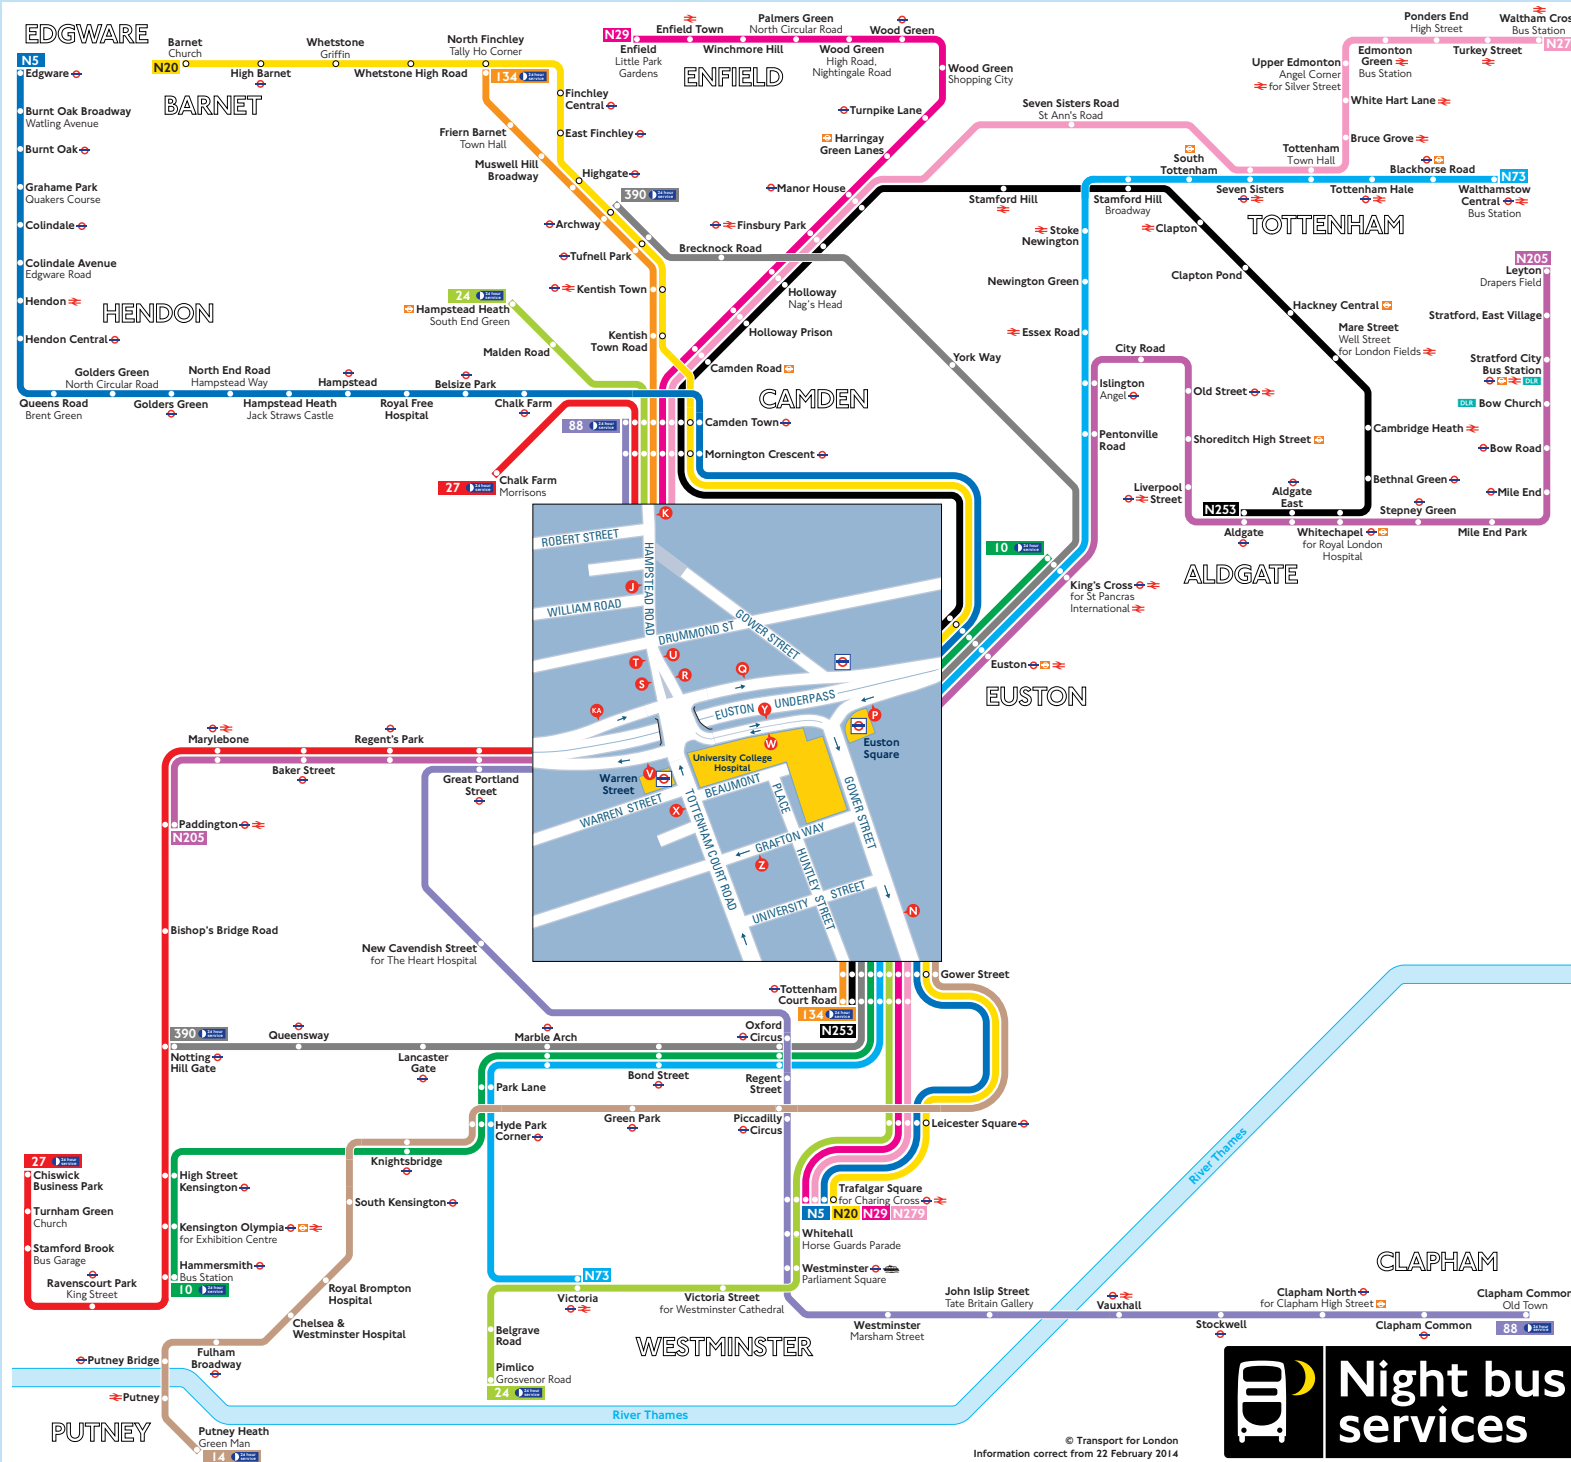

Night buses from Euston Square and Warren Street

Key

- Connections with London Underground
- Connections with London Overground
- Connections with National Rail
- Connections with Docklands Light Railway
- Connections with river boats

Red discs show the bus stop you need for your chosen bus service. The disc appears on the top of the bus stop in the street (see map of town centre in centre of diagram).

Route finder

Night buses including 24-hour services

Bus route	Towards	Bus stops
10	Hammersmith	N P
	King's Cross	O X
14	Putney Heath	N Y
24	Hampstead Heath	J S X
	Pimlico	K N R
27	Chalk Farm	J T
	Chiswick Business Park	K U V
88	Camden Town	J T
	Clapham Common	K U V
134	North Finchley	J T X
	Tottenham Court Road	K N R
390	Archway	O X
	Notting Hill Gate	N P
N5	Edgware	O X
	Trafalgar Square	N P
N20	Barnet	O X
	Trafalgar Square	N P
N29	Enfield	J S X
	Trafalgar Square	K N R
N73	Victoria	N P
	Walthamstow	O X
N205	Leyton	O X
	Paddington	P V W
N253	Aldgate	O X
	Tottenham Court Road	N P
N279	Trafalgar Square	K N R
	Waltham Cross	J S X

Day buses
For day bus information, please see separate poster.