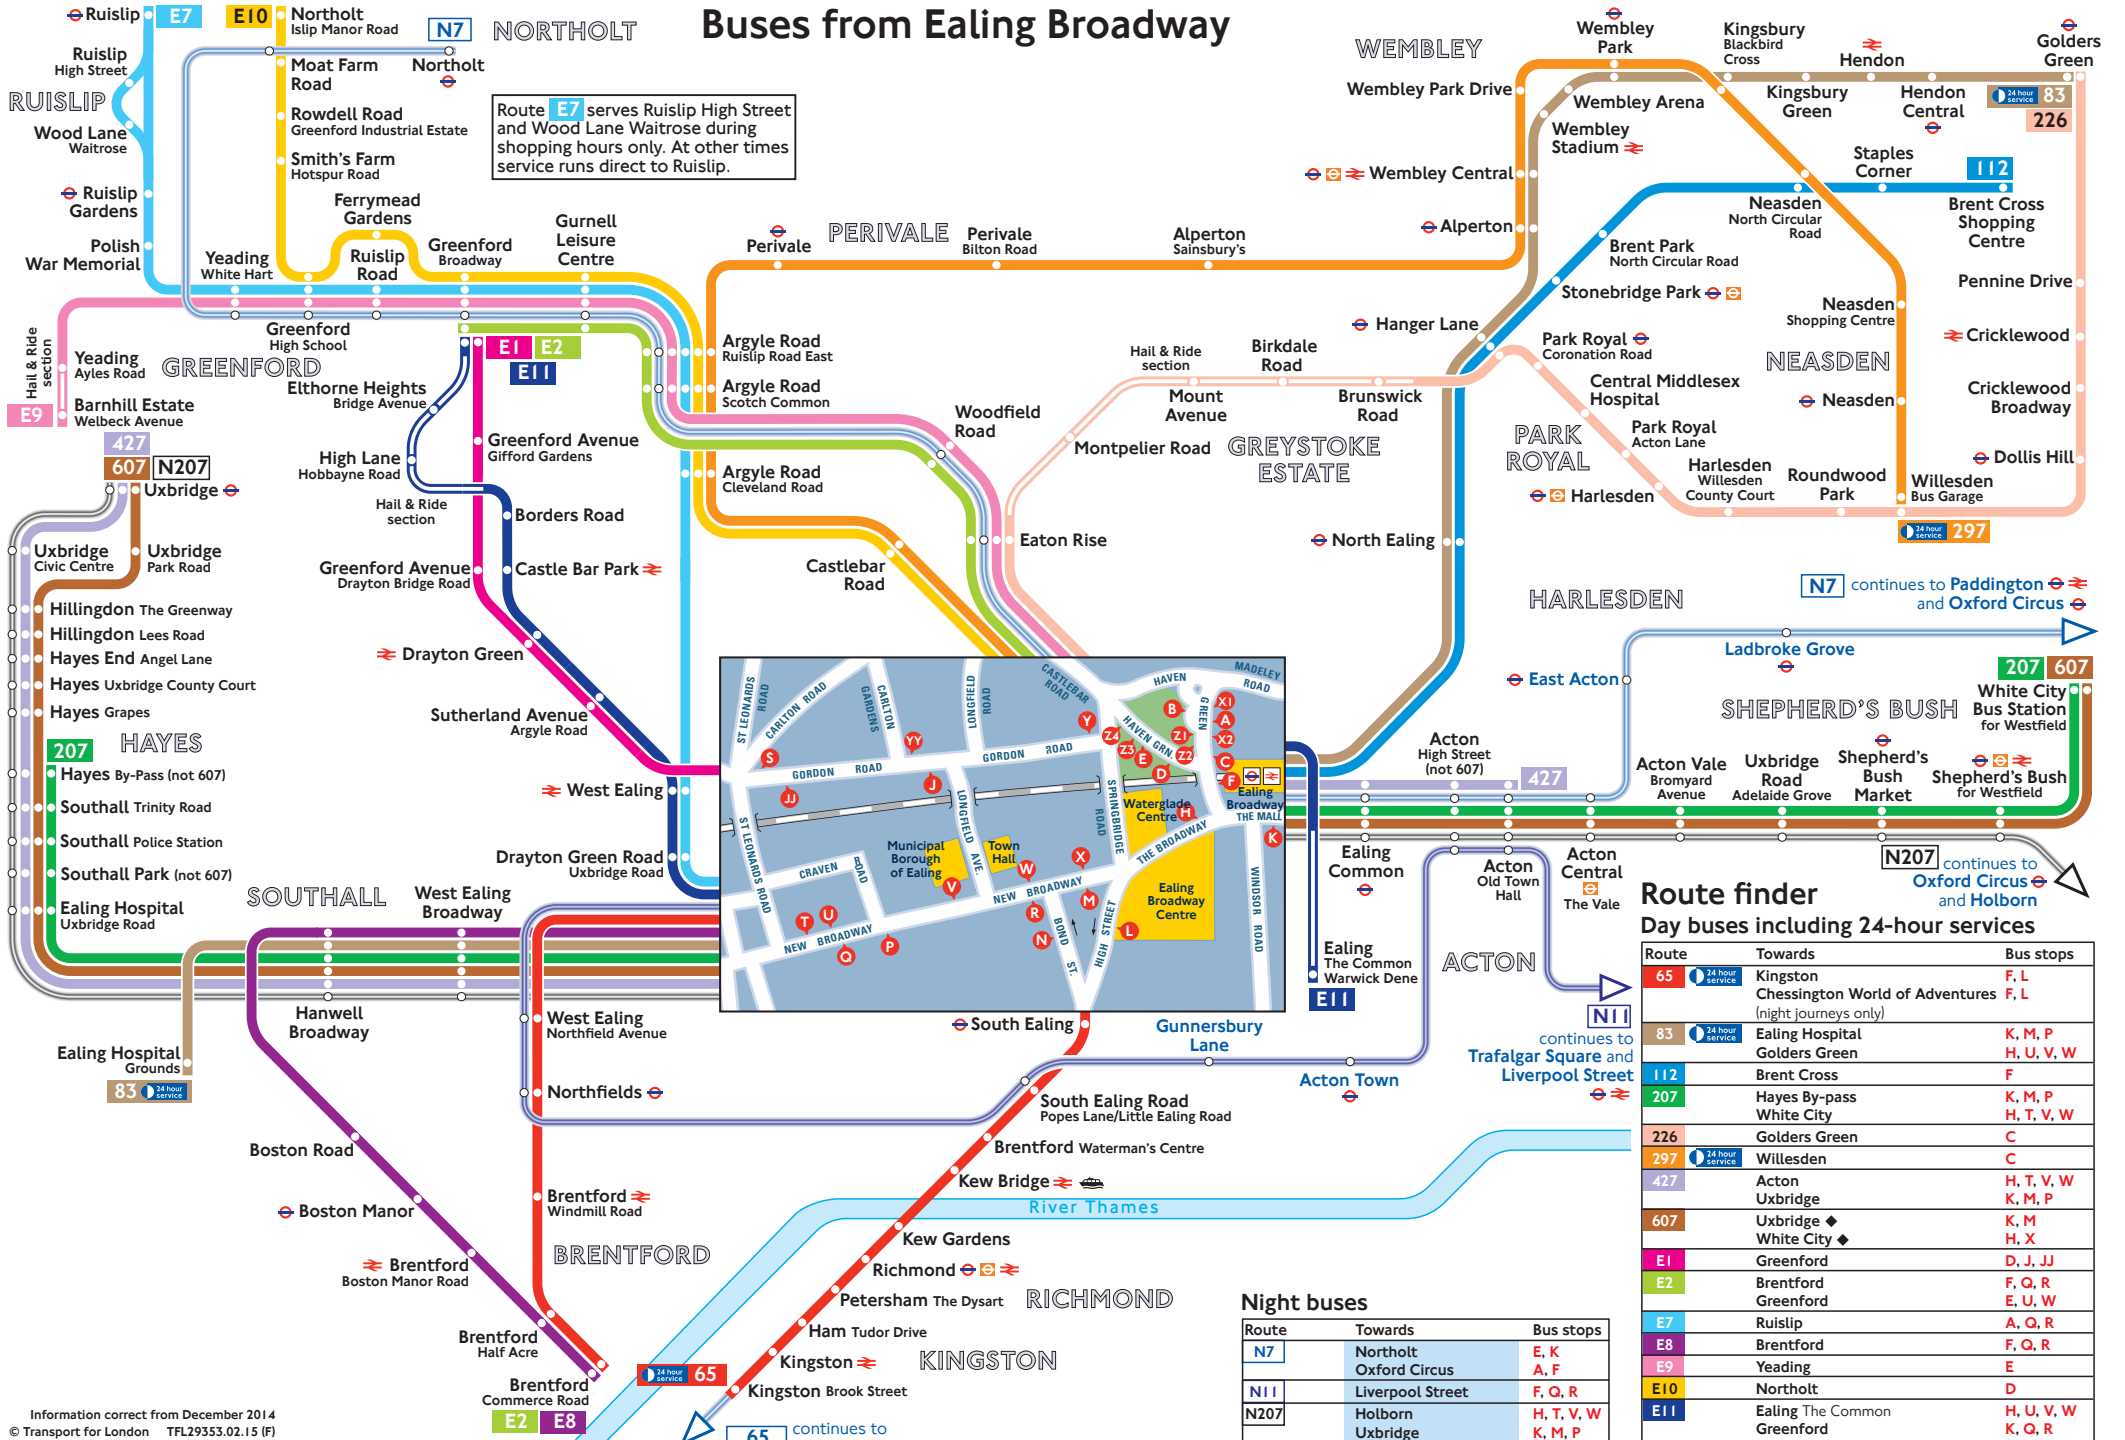

Buses from Ealing Broadway

Route E7 serves Ruislip High Street and Wood Lane Waitrose during shopping hours only. At other times service runs direct to Ruislip.

Route finder

Day buses including 24-hour services

Route	Towards	Bus stops
65	Kingston Chessington World of Adventures (night journeys only)	F, L F, L
83	Ealing Hospital Golders Green	K, M, P H, U, V, W
112	Brent Cross	F
207	Hayes By-pass White City	K, M, P H, T, V, W
226	Golders Green	C
297	Willesden	C
427	Acton Uxbridge	H, T, V, W K, M, P
607	Uxbridge White City	K, M H, X
E1	Greenford	D, J, JJ
E2	Brentford Greenford	F, Q, R E, U, W
E7	Ruislip	A, Q, R
E8	Brentford	F, Q, R
E9	Yeading	E
E10	Northolt	D
E11	Ealing The Common Greenford	H, U, V, W K, Q, R

Night buses

Route	Towards	Bus stops
N7	Northolt Oxford Circus	E, K A, F
N11	Liverpool Street	F, Q, R
N207	Holborn Uxbridge	H, T, V, W K, M, P

◆ Limited stop