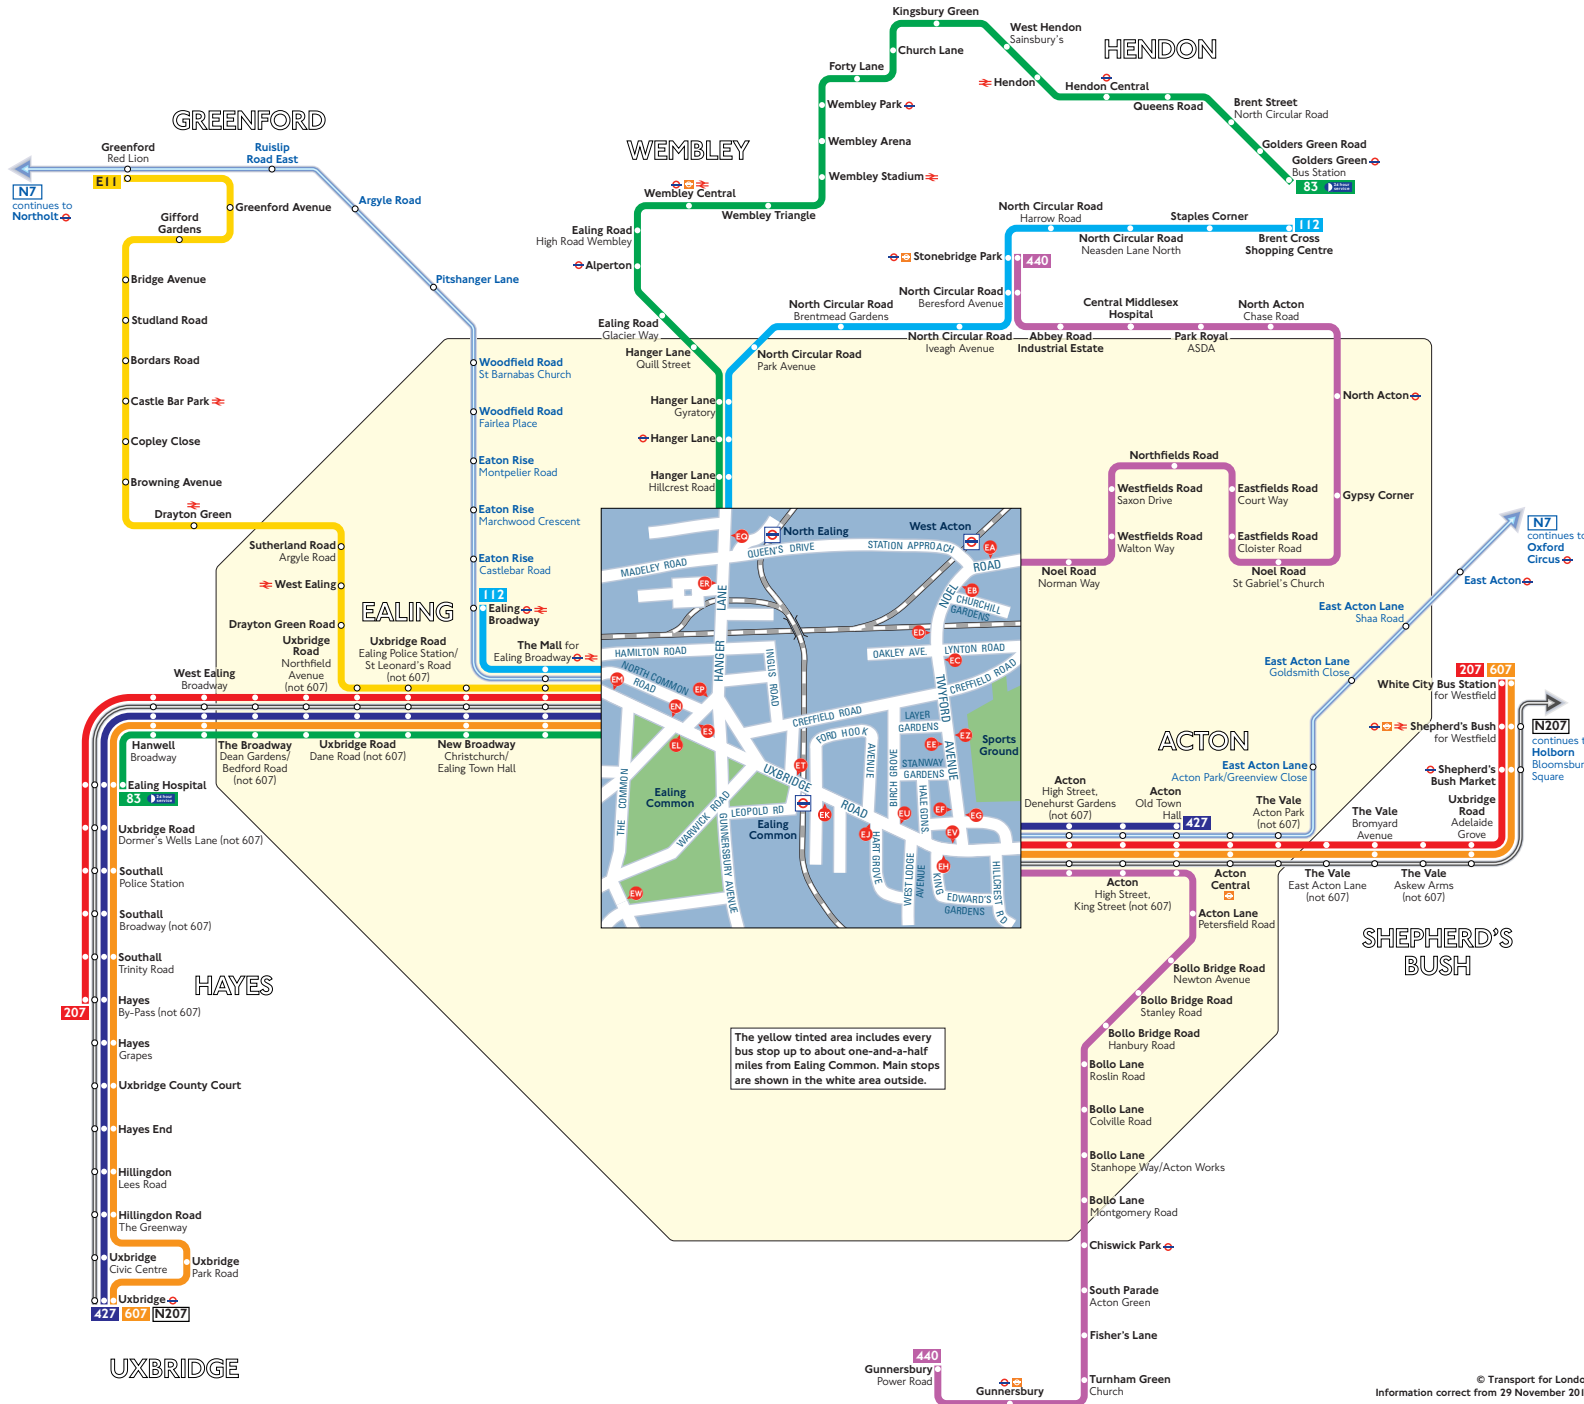

Buses from Ealing Common

Key

- 83 Day buses in black
- N7 Night buses in blue
- Connections with London Underground
- Connections with London Overground
- Connections with National Rail
- Limited stop

Red discs show the bus stop you need for your chosen bus service. The disc appears on the top of the bus stop in the street (see map of town centre in centre of diagram).

Route finder

Day buses including 24-hour services

Bus route	Towards	Bus stops
83	Ealing Hospital Golders Green	EC ES GM EP ER
112	Brent Cross Shopping Centre Ealing Broadway	EM EP ER EC ES
207	Hayes White City	EH EJ EK EL EM EN ET EU EV
427	Acton Uxbridge	GM GN GT GU GV EH EJ EK EL
440	Gunnersbury Stonebridge Park	EB EC EG EZ EA ED EE EF
607	Uxbridge White City	EK EJ
E11	Greenford	EW

Night buses

Bus route	Towards	Bus stops
N7	Northolt Oxford Circus	EH EJ EK EL GM GN GT GU GV
N207	Holborn Uxbridge	GM GN GT GU GV EH EJ EK EL