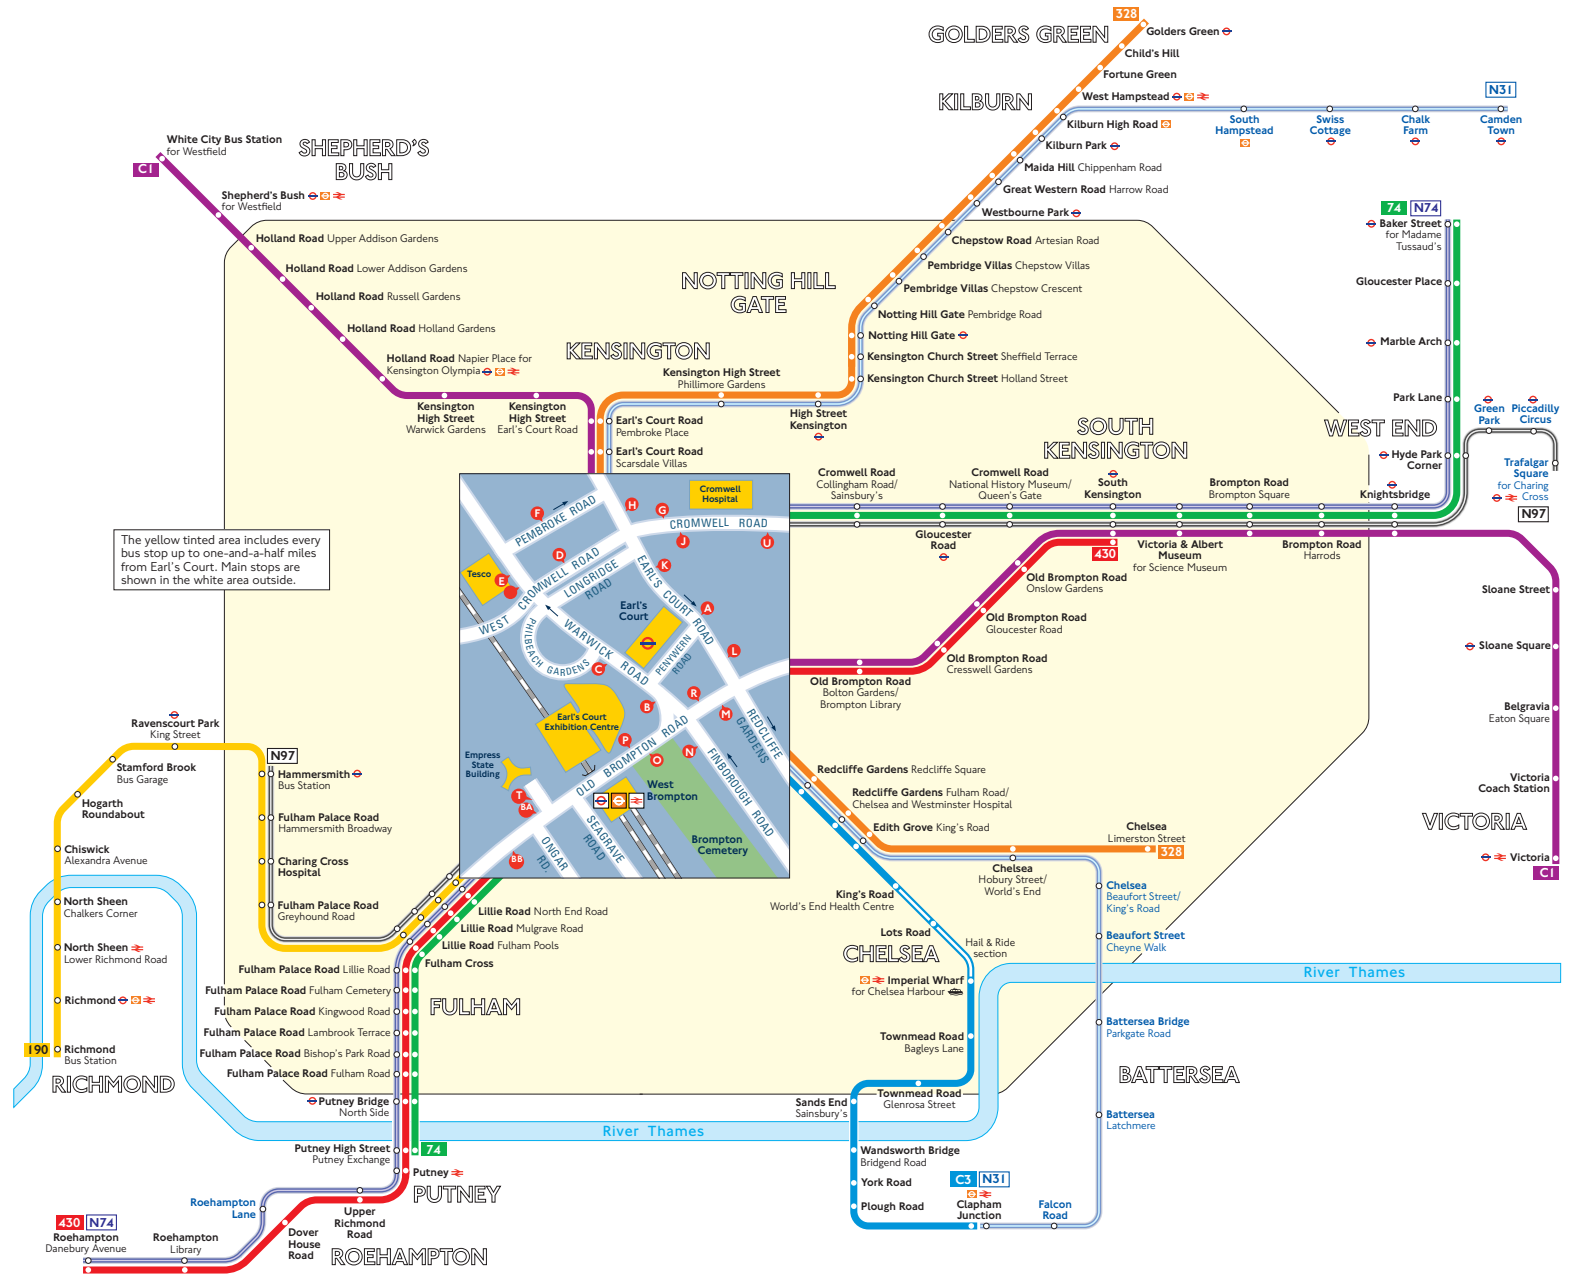

Buses from Earl's Court

Key

- Connections with London Underground
- Connections with London Overground
- Connections with National Rail
- Connections with river boats

Red discs show the bus stop you need for your chosen bus service. The disc **A** appears on the top of the bus stop in the street (see map of town centre in centre of diagram).

Route finder

Day buses

Bus route	Towards	Bus stops
74	Baker Street	B BA C D G P
	Putney	A BB J K M O U
190	Richmond	BB
328	Chelsea	A H K L
	Golders Green	B C E F N
430	Roehampton	BB M O
	South Kensington	BA P
CI	Victoria	A H K L
	White City	B C E F M
C3	Clapham Junction	A E F H K L

Night buses

Bus route	Towards	Bus stops
N31	Camden Town	B C E F N
	Clapham Junction	A H K L
N74	Baker Street	B BA C D G P
	Roehampton	A BB J K M O U
N97	Hammersmith	A BB J K M O U
	Trafalgar Square	B BA C D G P