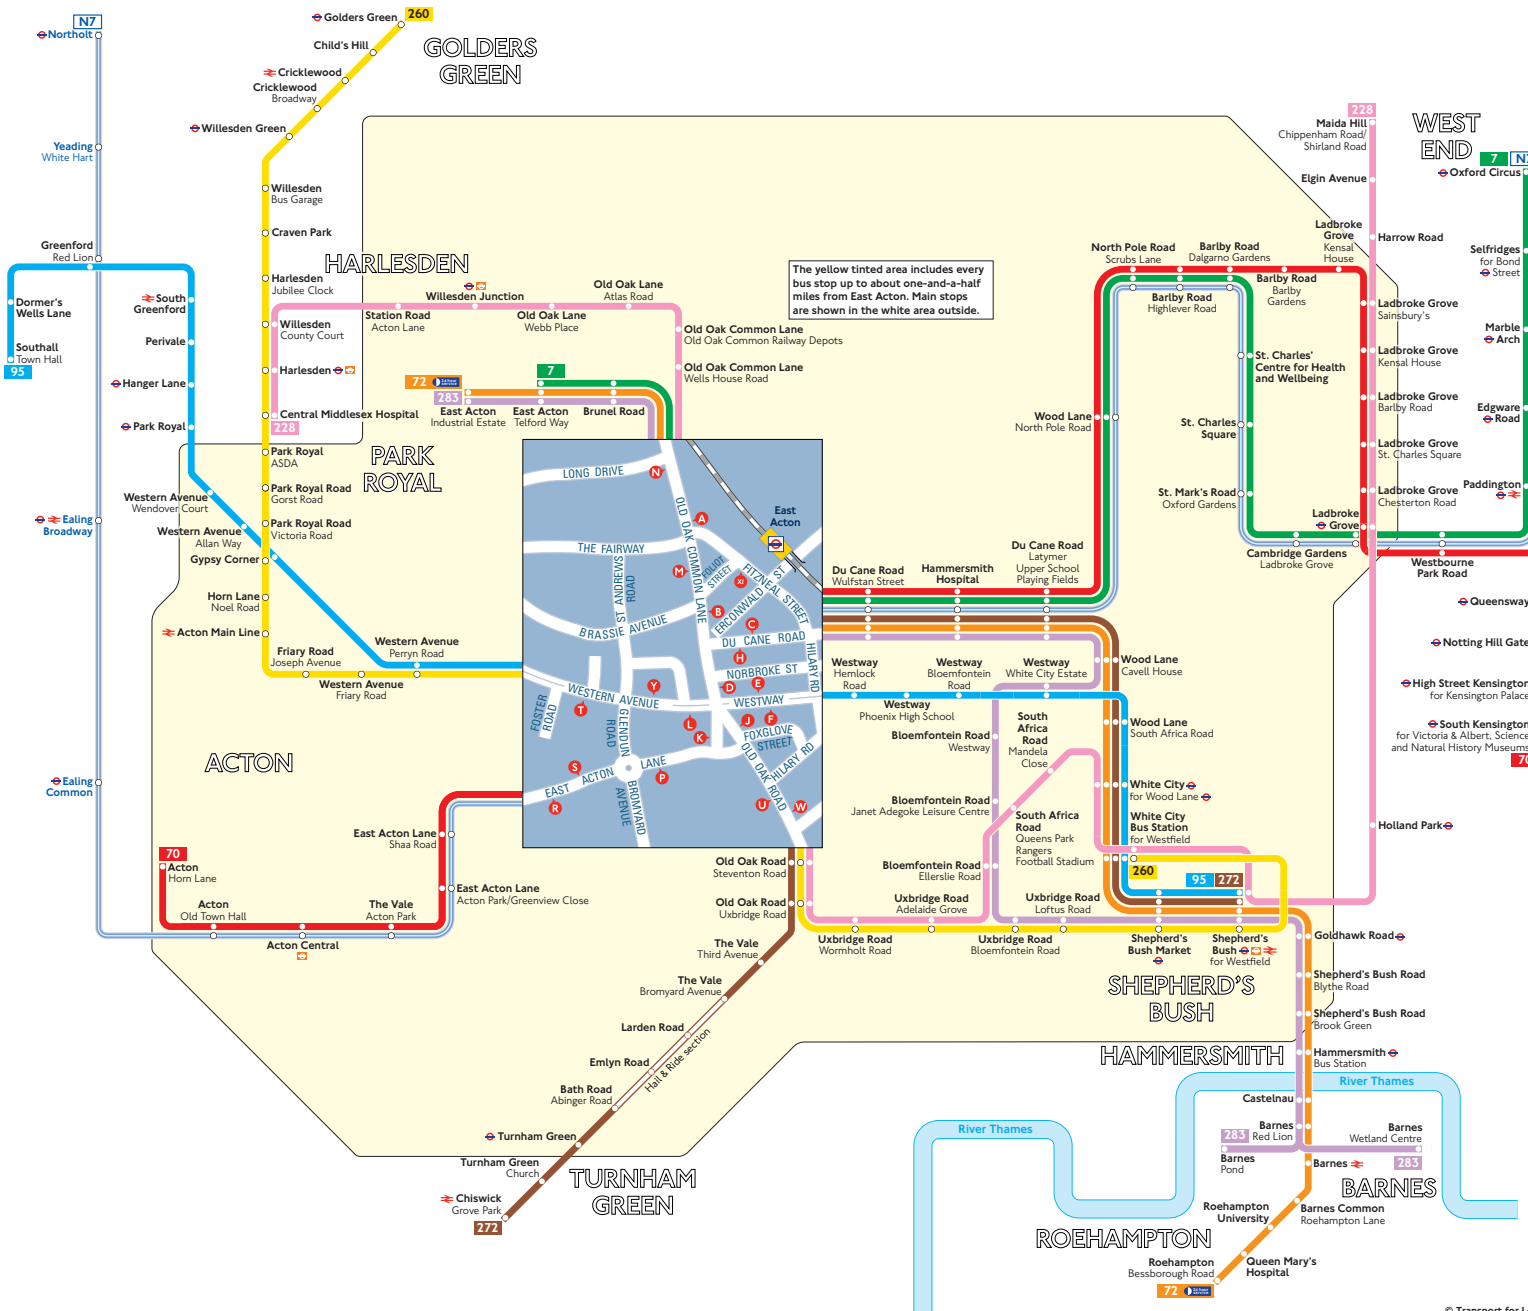

Buses from East Acton

Key

- 7 Day buses in black
- N7 Night buses in blue
- Connections with London Underground
- Connections with London Overground
- Connections with National Rail
- Early mornings and evenings only
- Daytimes only when Wetland Centre is open

Red discs show the bus stop you need for your chosen bus service. The disc appears on the top of the bus stop in the street (see map of town centre in centre of diagram).

Route finder

Day buses including 24-hour services

Bus route	Towards	Bus stops
7	East Acton Telford Way	H M N
	Oxford Circus	A B C
70	Acton	D H J P R
	South Kensington	C K S
72	East Acton Industrial Estate	H M N
	Roehampton	A B C
95	Shepherd's Bush	E Y
	Southall	F L T
228	Central Middlesex Hospital	K M N U
	Maida Hill	A B D J W
260	Golders Green	L T U
	White City	J W Y
272	Chiswick	D H J W
	Shepherd's Bush	C K U
283	Barnes Wetland Centre (daytimes only when centre is open) or Barnes Pond at other times	A B C
	East Acton Industrial Estate	H M N

Night buses

Bus route	Towards	Bus stops
N7	Northolt	D H J P R
	Oxford Circus	C K S