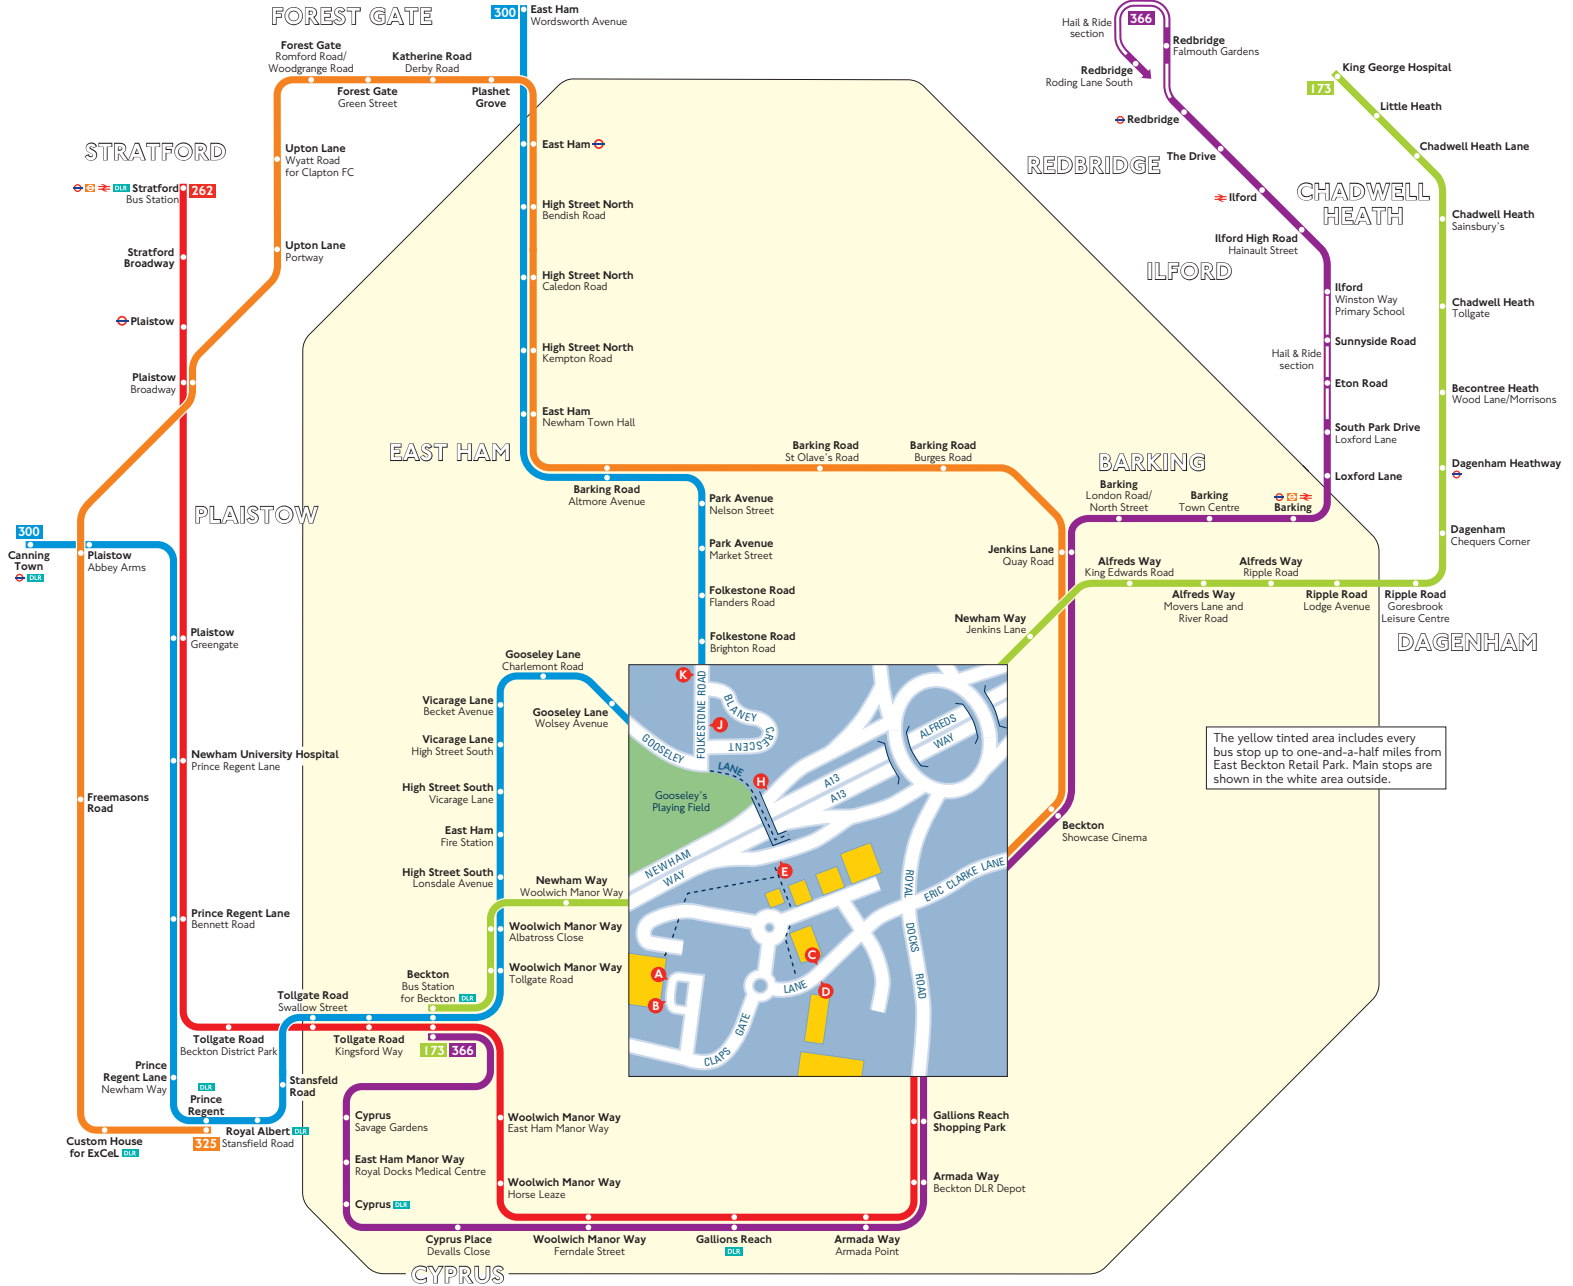

Buses from East Beckton Retail Park

Key

- Connections with London Underground
- Connections with London Overground
- Connections with National Rail
- Connections with Docklands Light Railway

Red discs show the bus stop you need for your chosen bus service. The disc **A** appears on the top of the bus stop in the street (see map of town centre in centre of diagram).

Route finder

Day buses

Bus route	Towards	Bus stops
173	Beckton	E
	King George Hospital	H
262	Stratford	A C
300	Canning Town	J
	East Ham	K
325	Prince Regent	A C
366	Beckton	B C D
	Redbridge	A C D