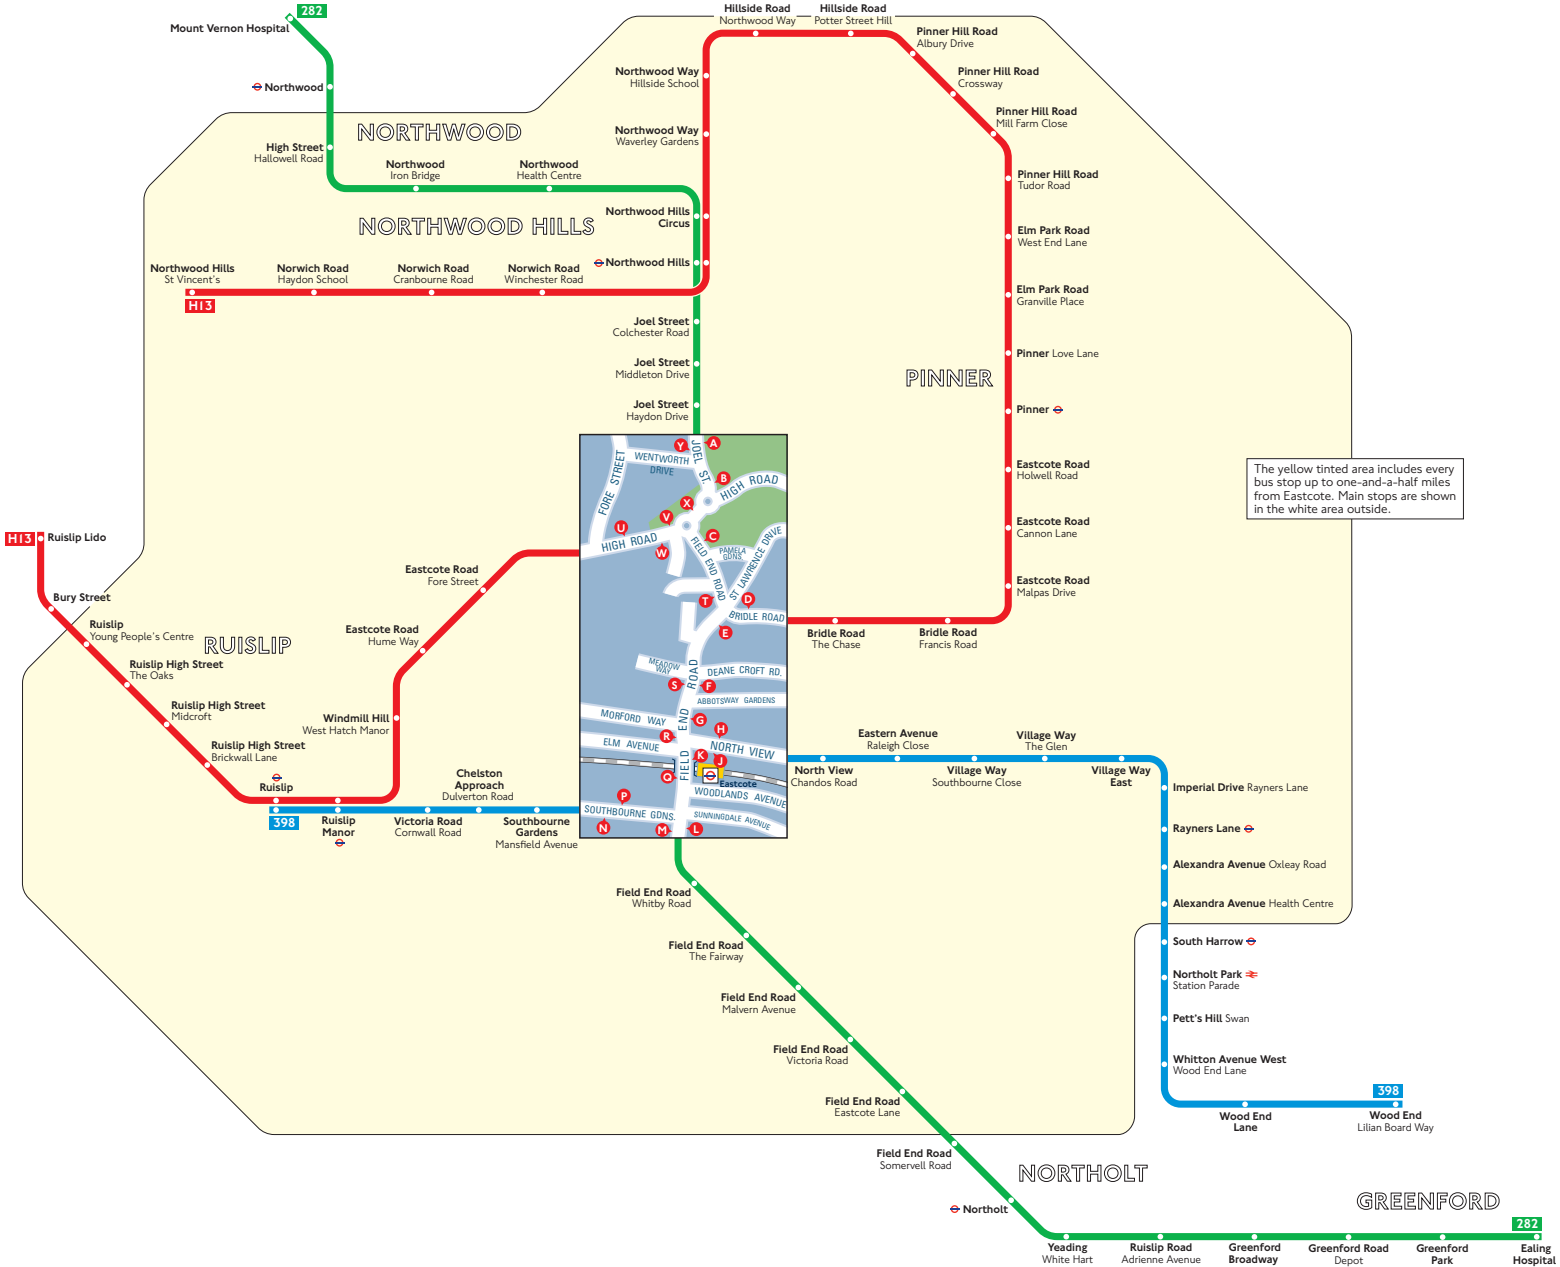

Buses from Eastcote

Key

- Connections with London Underground
- Connections with National Rail
- **+** Mondays to Saturdays except evenings

Red discs show the bus stop you need for your chosen bus service. The disc **A** appears on the top of the bus stop in the street (see map of town centre in centre of diagram).

Route finder

Day buses

Bus route	Towards	Bus stops
282	Ealing Hospital	A B C E F G K L
	Mount Vernon Hospital	M Q R S T X Y
398	Ruislip +	J K N
	Wood End +	H P Q
H13	Northwood Hills	C D U V
	Ruislip Lido	T W