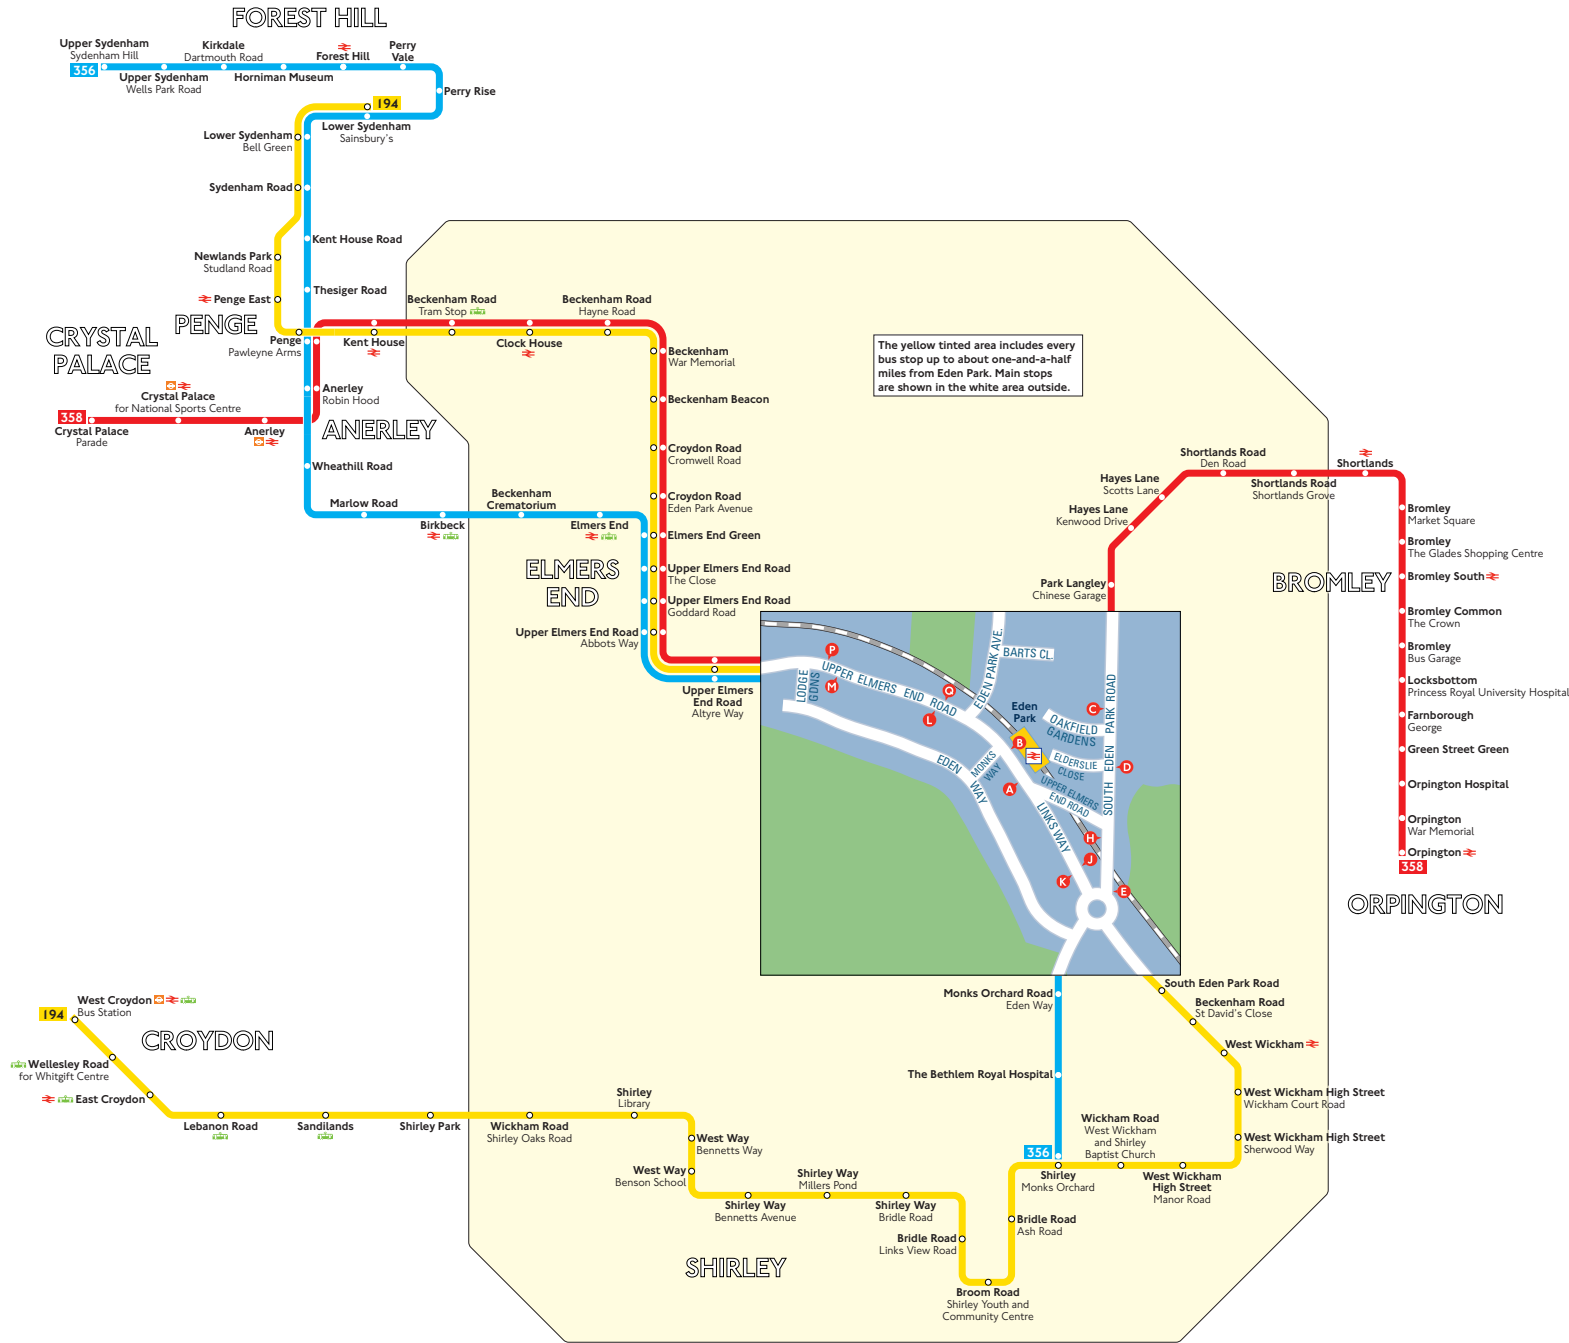

Buses from Eden Park

Key

- Connections with London Underground
- Connections with National Rail
- Connections with Tramlink

A

Red discs show the bus stop you need for your chosen bus service. The disc **A** appears on the top of the bus stop in the street (see map of town centre in centre of diagram).

Route finder

Day buses

Bus route	Towards	Bus stops
194	Lower Sydenham	A K L M
	West Croydon	B J P O
356	Shirley	B J P O
	Upper Sydenham	A K L M
358	Crystal Palace	A D E K L M
	Orpington	B C H J P O