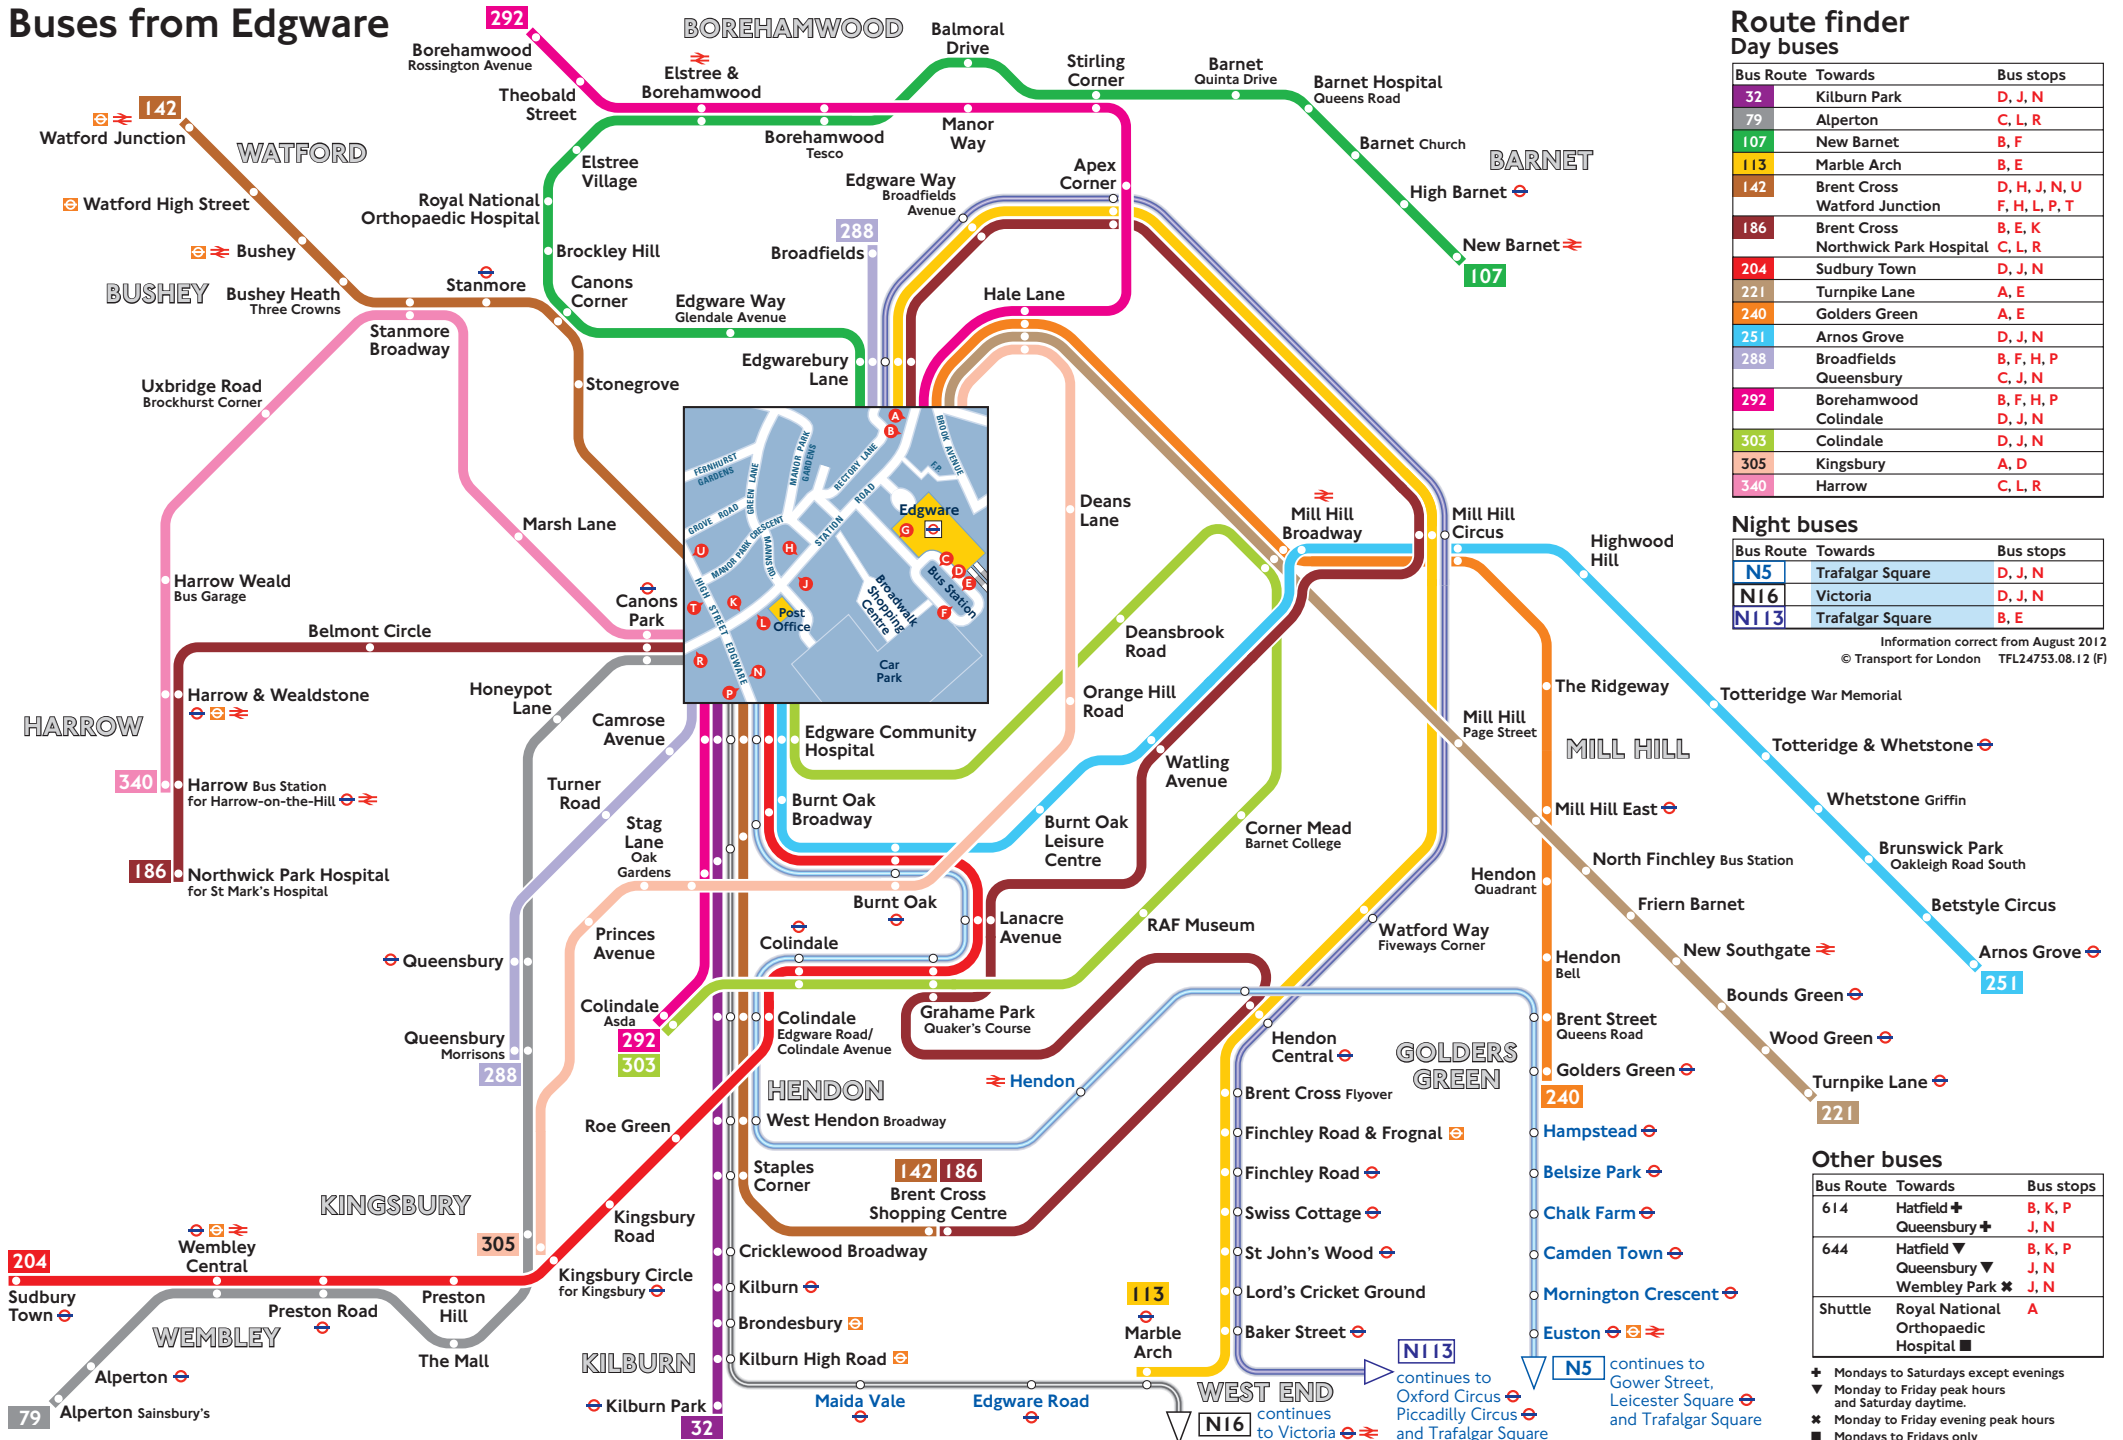

# Buses from Edgware

## Route finder

### Day buses

Bus Route	Towards	Bus stops
32	Kilburn Park	D, J, N
79	Alperton	C, L, R
107	New Barnet	B, F
113	Marble Arch	B, E
142	Brent Cross	D, H, J, N, U
	Watford Junction	F, H, L, P, T
186	Brent Cross	B, E, K
	Northwick Park Hospital	C, L, R
204	Sudbury Town	D, J, N
221	Turnpike Lane	A, E
240	Golders Green	A, E
251	Arnos Grove	D, J, N
288	Broadfields	B, F, H, P
	Queensbury	C, J, N
292	Borehamwood	B, F, H, P
	Colindale	D, J, N
303	Colindale	D, J, N
305	Kingsbury	A, D
340	Harrow	C, L, R

### Other buses

Bus Route	Towards	Bus stops
614	Hatfield +	B, K, P
	Queensbury +	J, N
644	Hatfield v	B, K, P
	Queensbury v	J, N
	Wembley Park *	J, N
Shuttle	Royal National Orthopaedic Hospital	A

- + Mondays to Saturdays except evenings
- v Monday to Friday peak hours and Saturday daytime.
- \* Monday to Friday evening peak hours
- Mondays to Fridays only