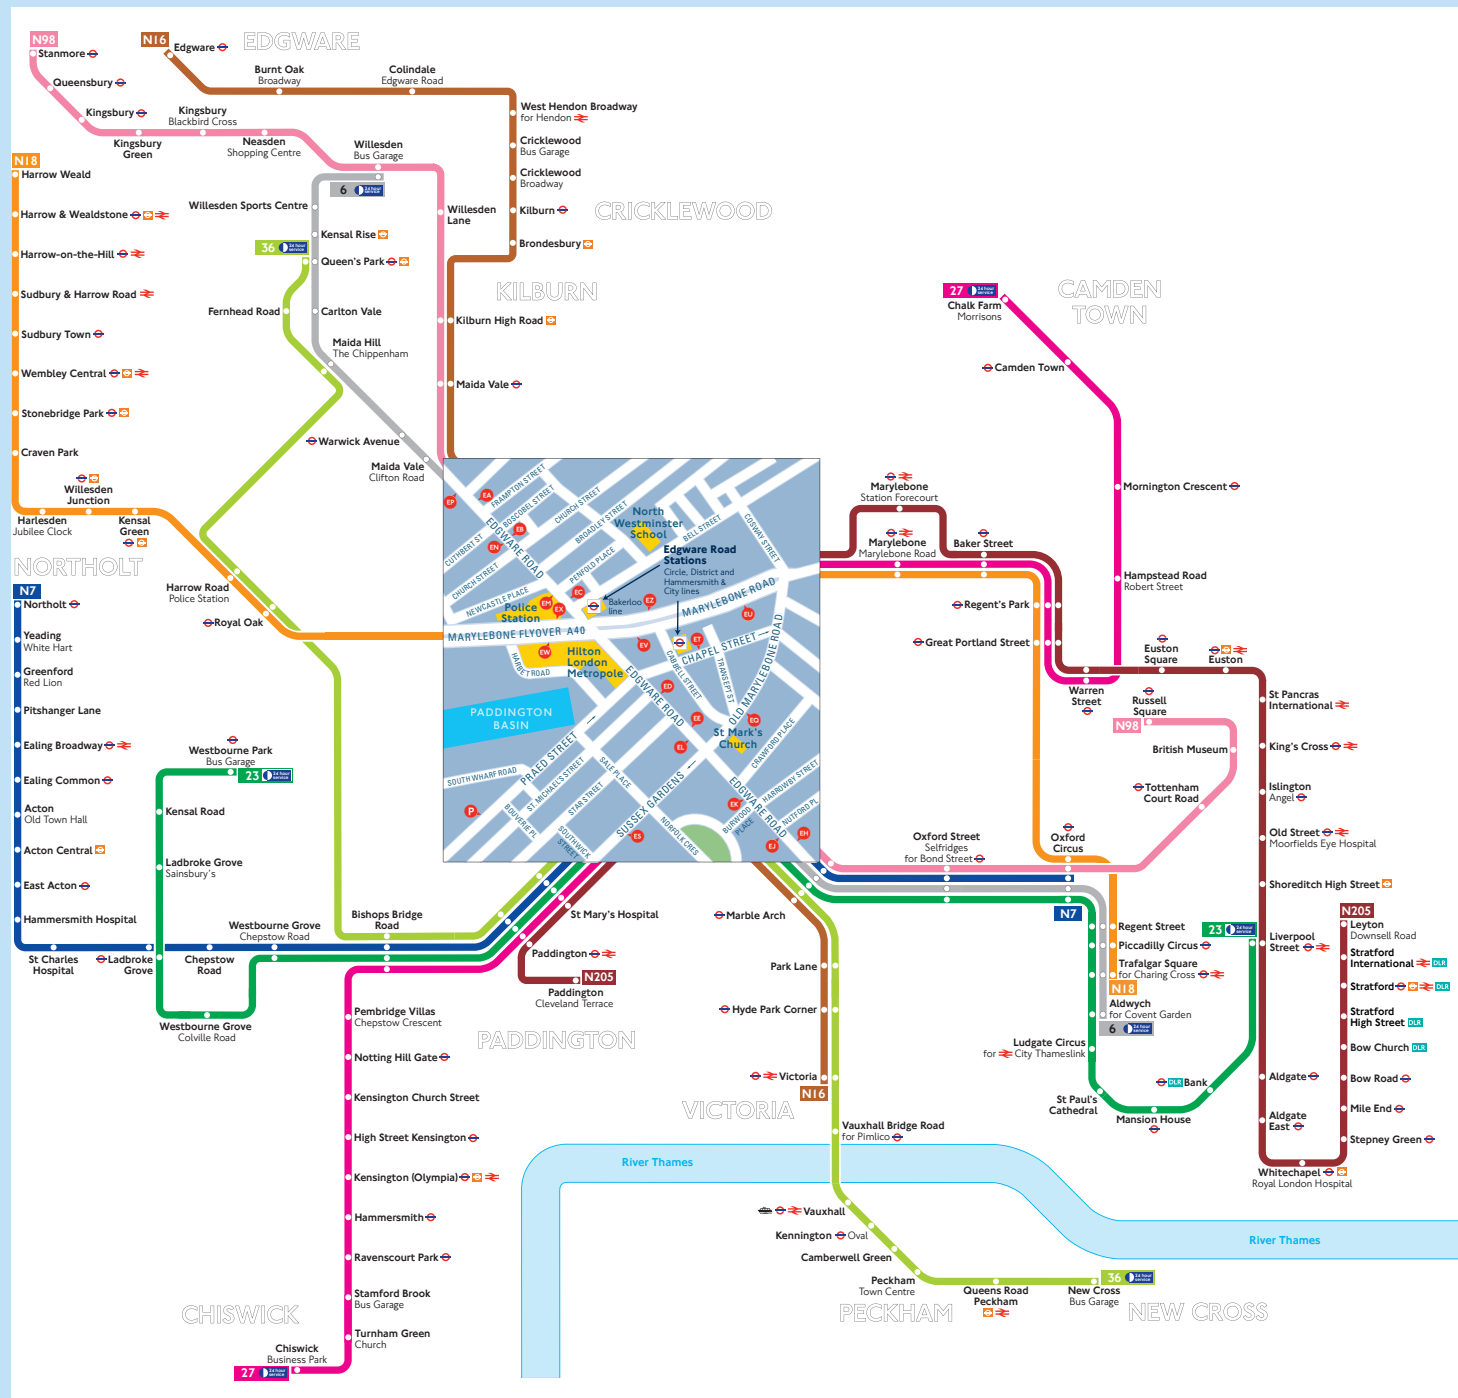

Night buses from Edgware Road

Route finder

Night buses including 24-hour services

Bus route	Towards	Bus stops
6	Aldwych	EA EB EC ED EH
	Willesden	EJ EL EM EN EP
23	Liverpool Street	EE EH P
	Westbourne Park	EK ES
27	Chalk Farm	ET P
	Chiswick	EO ES
36	New Cross	ED EH P
	Queen's Park	EK ES
N7	Northolt	EK ES
	Oxford Circus	EE EH P
N16	Edgware	EJ EL EM EN EP
	Victoria	EA EB EC ED EH
N18	Harrow Weald	EU EV EW
	Trafalgar Square	EX EZ
N98	Russell Square	EA EB EC ED EH
	Stanmore	EJ EL EM EN EP
N205	Bow	ET P
	Paddington	EO ES