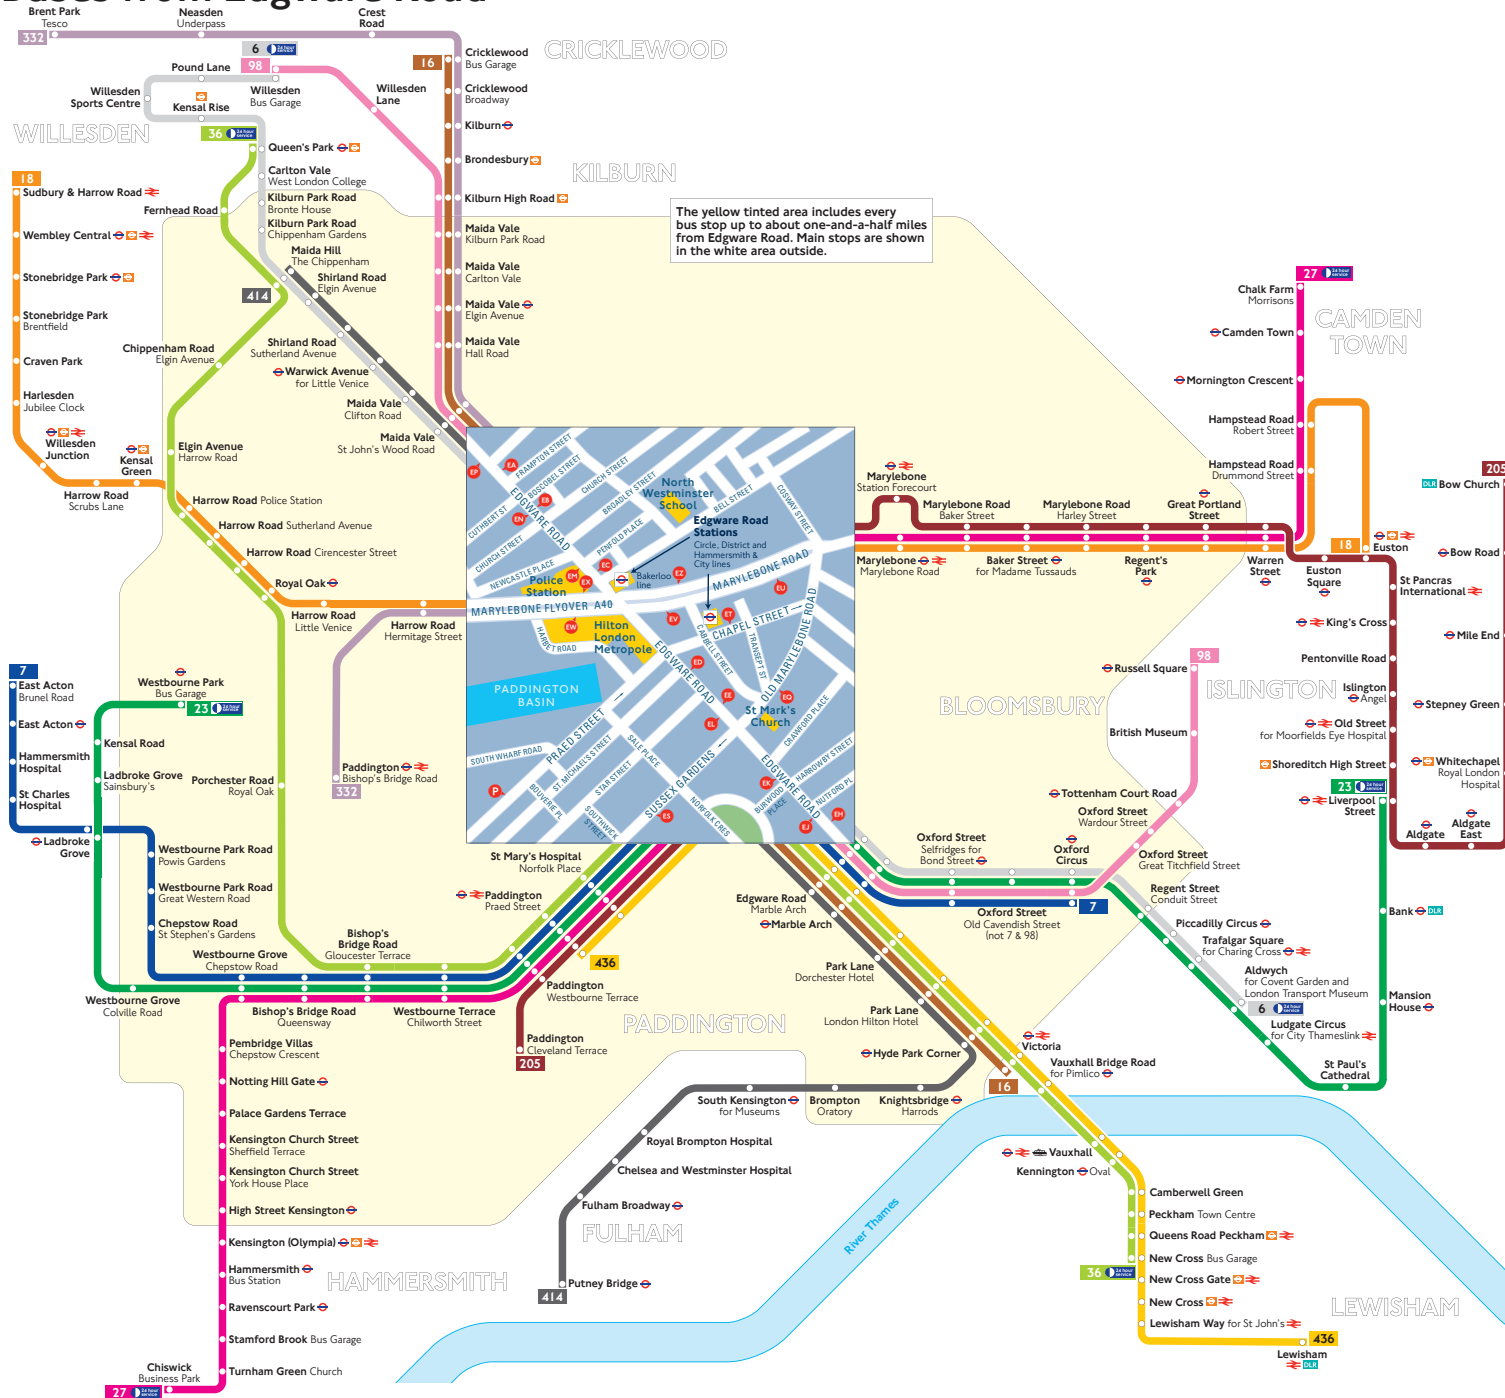

Buses from Edgware Road

Route finder

Day buses including 24-hour services

Bus route	Towards	Bus stops
6	Aldwych	EA EB EC EE EH
	Willesden	EJ EL EM EN EP
7	East Acton	EK ES
	Oxford Circus	EP EH P
16	Cricklewood	EJ EL EM EN EP
	Victoria	EA EB EC ED EH
18	Euston	EX EZ
	Sudbury	EU EV EW
23	Liverpool Street	EE EH P
	Westbourne Park	EK ES
27	Chalk Farm	ET P
	Chiswick	EQ EK
36	New Cross	ED EH P
	Queen's Park	EK ES
98	Russell Square	EA EB EC EE EH
	Willesden	EJ EL EM EN EP
205	Bow Church	ET P
	Paddington	EQ ES
332	Brent Park	EM EN EP P
	Paddington	EA EB EC EW
414	Maida Hill	EJ EL EM EN EP
	Putney Bridge	EA EB EC ED EH
436	Lewisham	ED EH P
	Paddington	EK ES

Night buses

For night bus information, please see separate poster