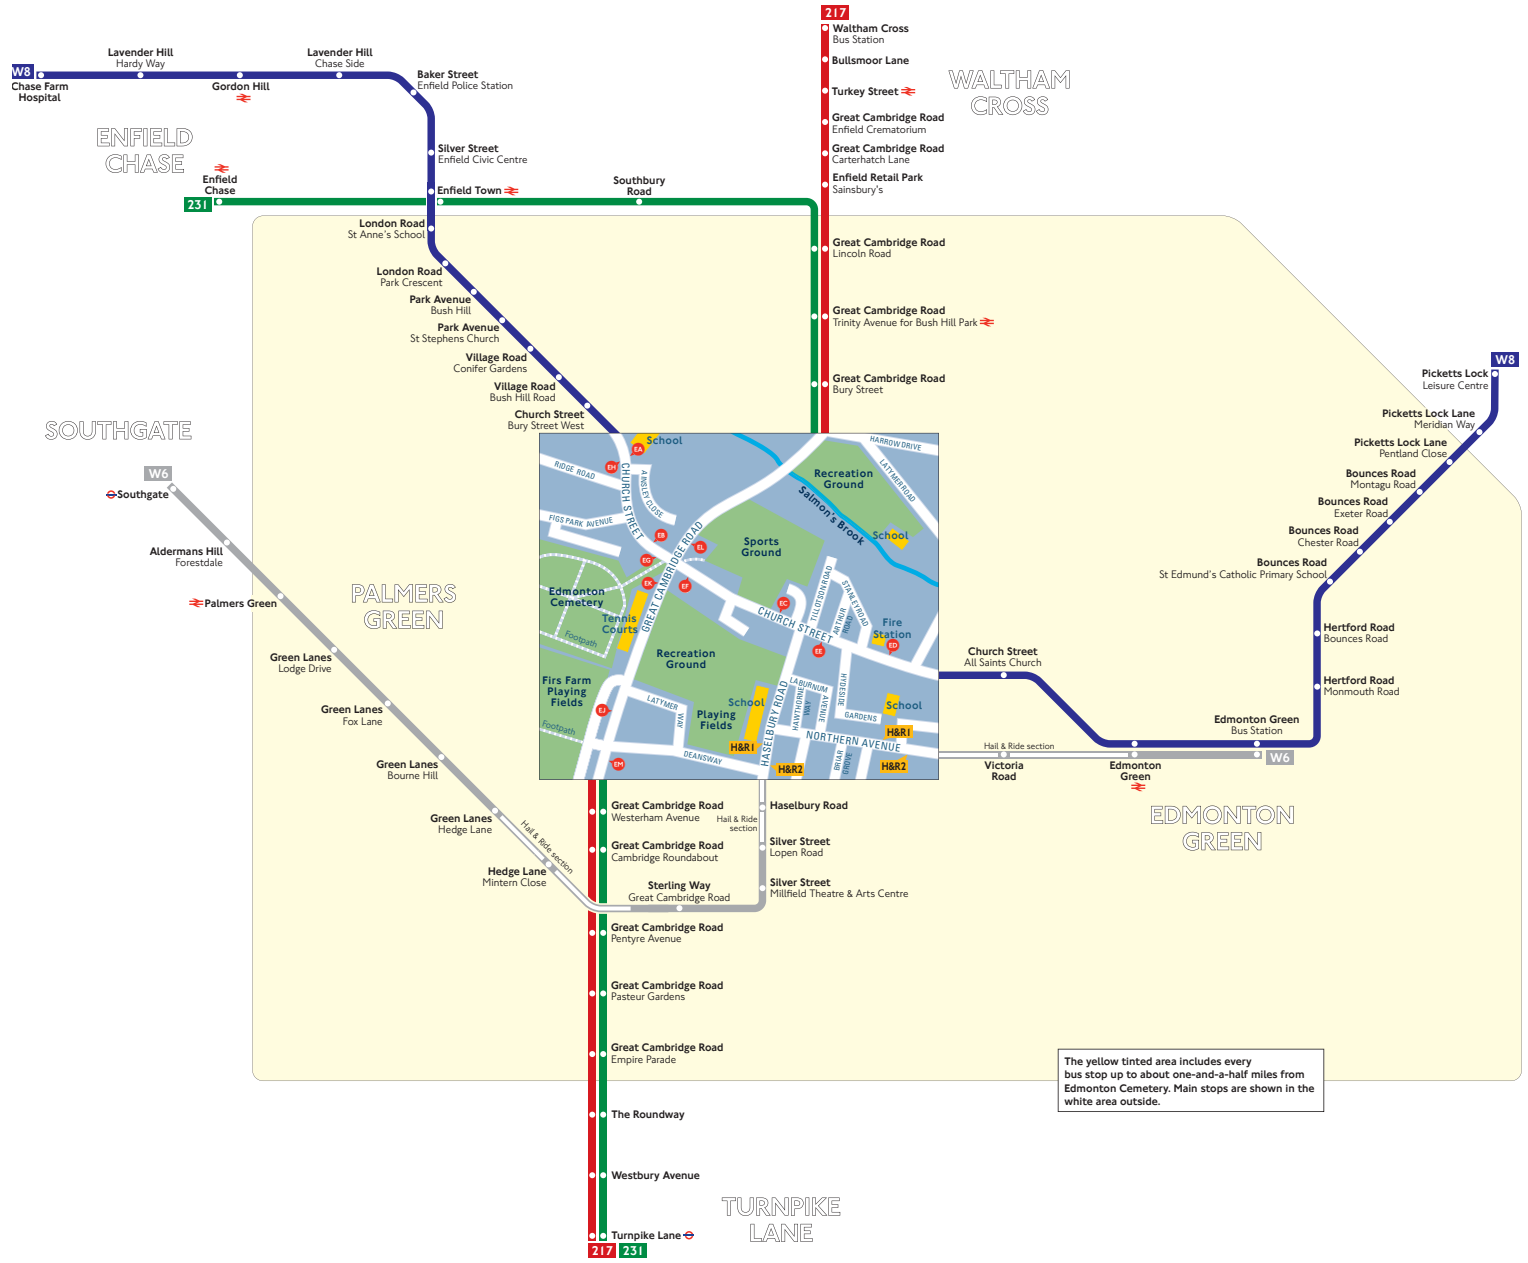

Buses from Edmonton Cemetery

Route finder

Day buses

Bus route	Towards	Bus stops
217	Turnpike Lane	EL EM
	Waltham Cross	EJ EK
231	Enfield Chase	EJ EK
	Turnpike Lane	EL EM
W6	Edmonton Green	H&R1
	Southgate	H&R2
W8	Chase Farm Hospital	EB EF EG EH
	Picketts Lock	EA EB EC ED

The yellow tinted area includes every bus stop up to about one-and-a-half miles from Edmonton Cemetery. Main stops are shown in the white area outside.