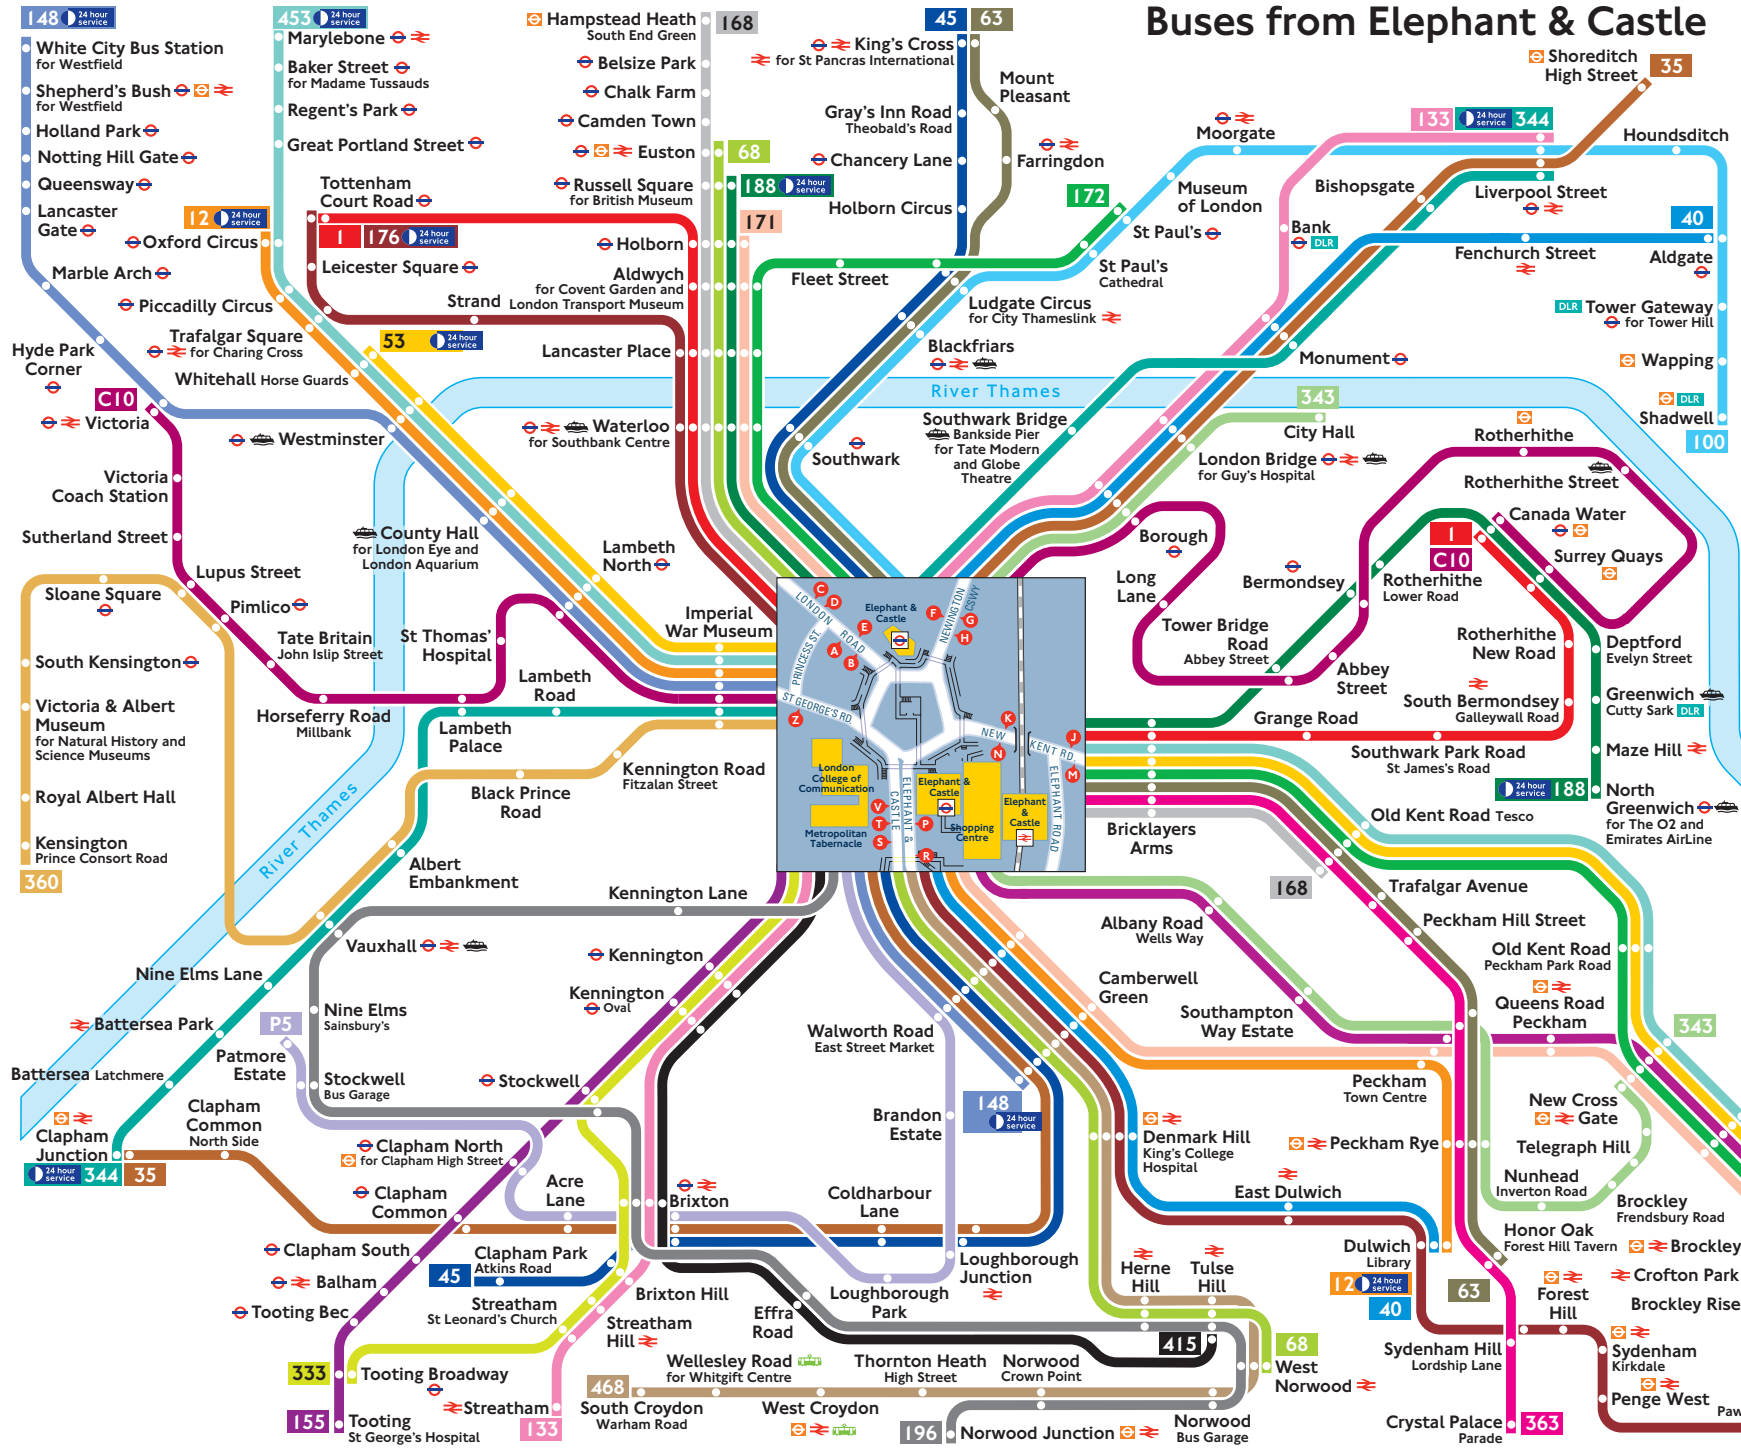

Buses from Elephant & Castle

Route finder

Bus routes	Towards	Bus stops
1	Canada Water Tottenham Court Road	E, K A, N
12	Dulwich Oxford Circus	D, R V, Z
35	Clapham Junction Shoreditch	G, R F, S
40	Aldgate Dulwich	F, S G, R
45	Clapham Park King's Cross	D, R B, T
53	Plumstead Whitehall	E, J M, Z
63	Honor Oak King's Cross	E, J B, N
68	Euston West Norwood	A, V D, R
100	Shadwell	B, H
133	Liverpool Street Streatham	F, S G, P
136	Grove Park	G, R
148	Camberwell Green White City	D, R V, Z
155	Tooting	C, P
168	Hampstead Heath Old Kent Road	A, N E, J
171	Bellingham Holborn	D, R A, V
172	Brockley Rise St Paul's	E, J A, N
176	Penge Tottenham Court Road	D, R A, V
188	North Greenwich Russell Square	E, K A, N
196	Norwood Junction	H, P
333	Tooting Broadway	G, P
343	City Hall New Cross Gate	F, S G, R
344	Clapham Junction Liverpool Street	H, Z C, F
360	Kensington	H, Z
363	Crystal Palace	E, J
415	Tulse Hill	H, P
453	Deptford Bridge Marylebone	E, J M, Z
468	South Croydon	D, R
C10	Canada Water Victoria	C, F G, Z
P5	Patmore Estate	H, R