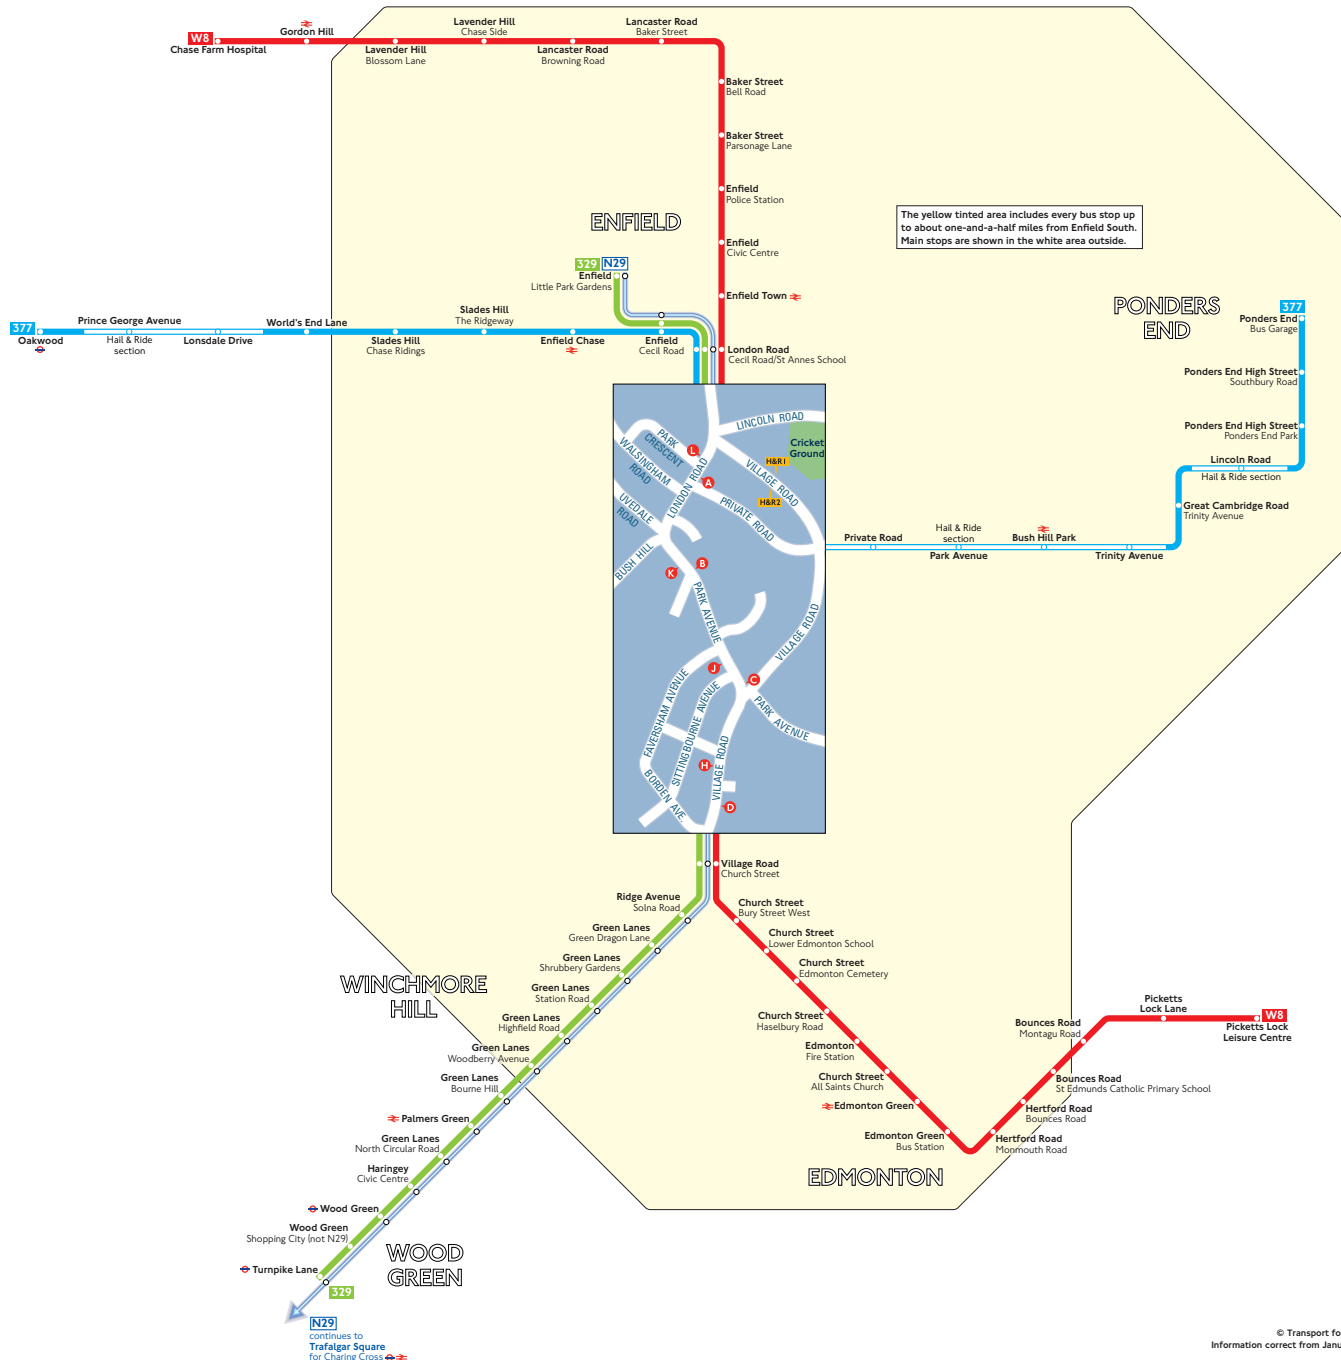

Buses from Enfield South

Key

- 329 Day buses in black
- N29 Night buses in blue
- Connections with London Underground
- Connections with London Overground
- Connections with National Rail
- Mondays to Saturdays only

Route 377 operates as Hail & Ride on the sections of roads marked H&R1 and H&R2 on the map. Buses stop at any safe point along the road. There are no bus stops at these locations, but please indicate clearly to the driver when you wish to board or alight.

Red discs show the bus stop you need for your chosen bus service. The disc **A** appears on the top of the bus stop in the street (see map of town centre in centre of diagram).

Route finder

Day buses

Bus route	Towards	Bus stops
329	Enfield	H K L
	Turnpike Lane	A B C D
377	Oakwood *	H&R2
	Ponders End *	H&R1
W8	Chase Farm Hospital	H K L
	Picketts Lock	A B C D

Night buses

Bus route	Towards	Bus stops
N29	Enfield	H K L
	Trafalgar Square	A B C D

Other buses

Bus route	Towards	Bus stops
629	Turkey Street	H K L
School journey	Wood Green	A B C D