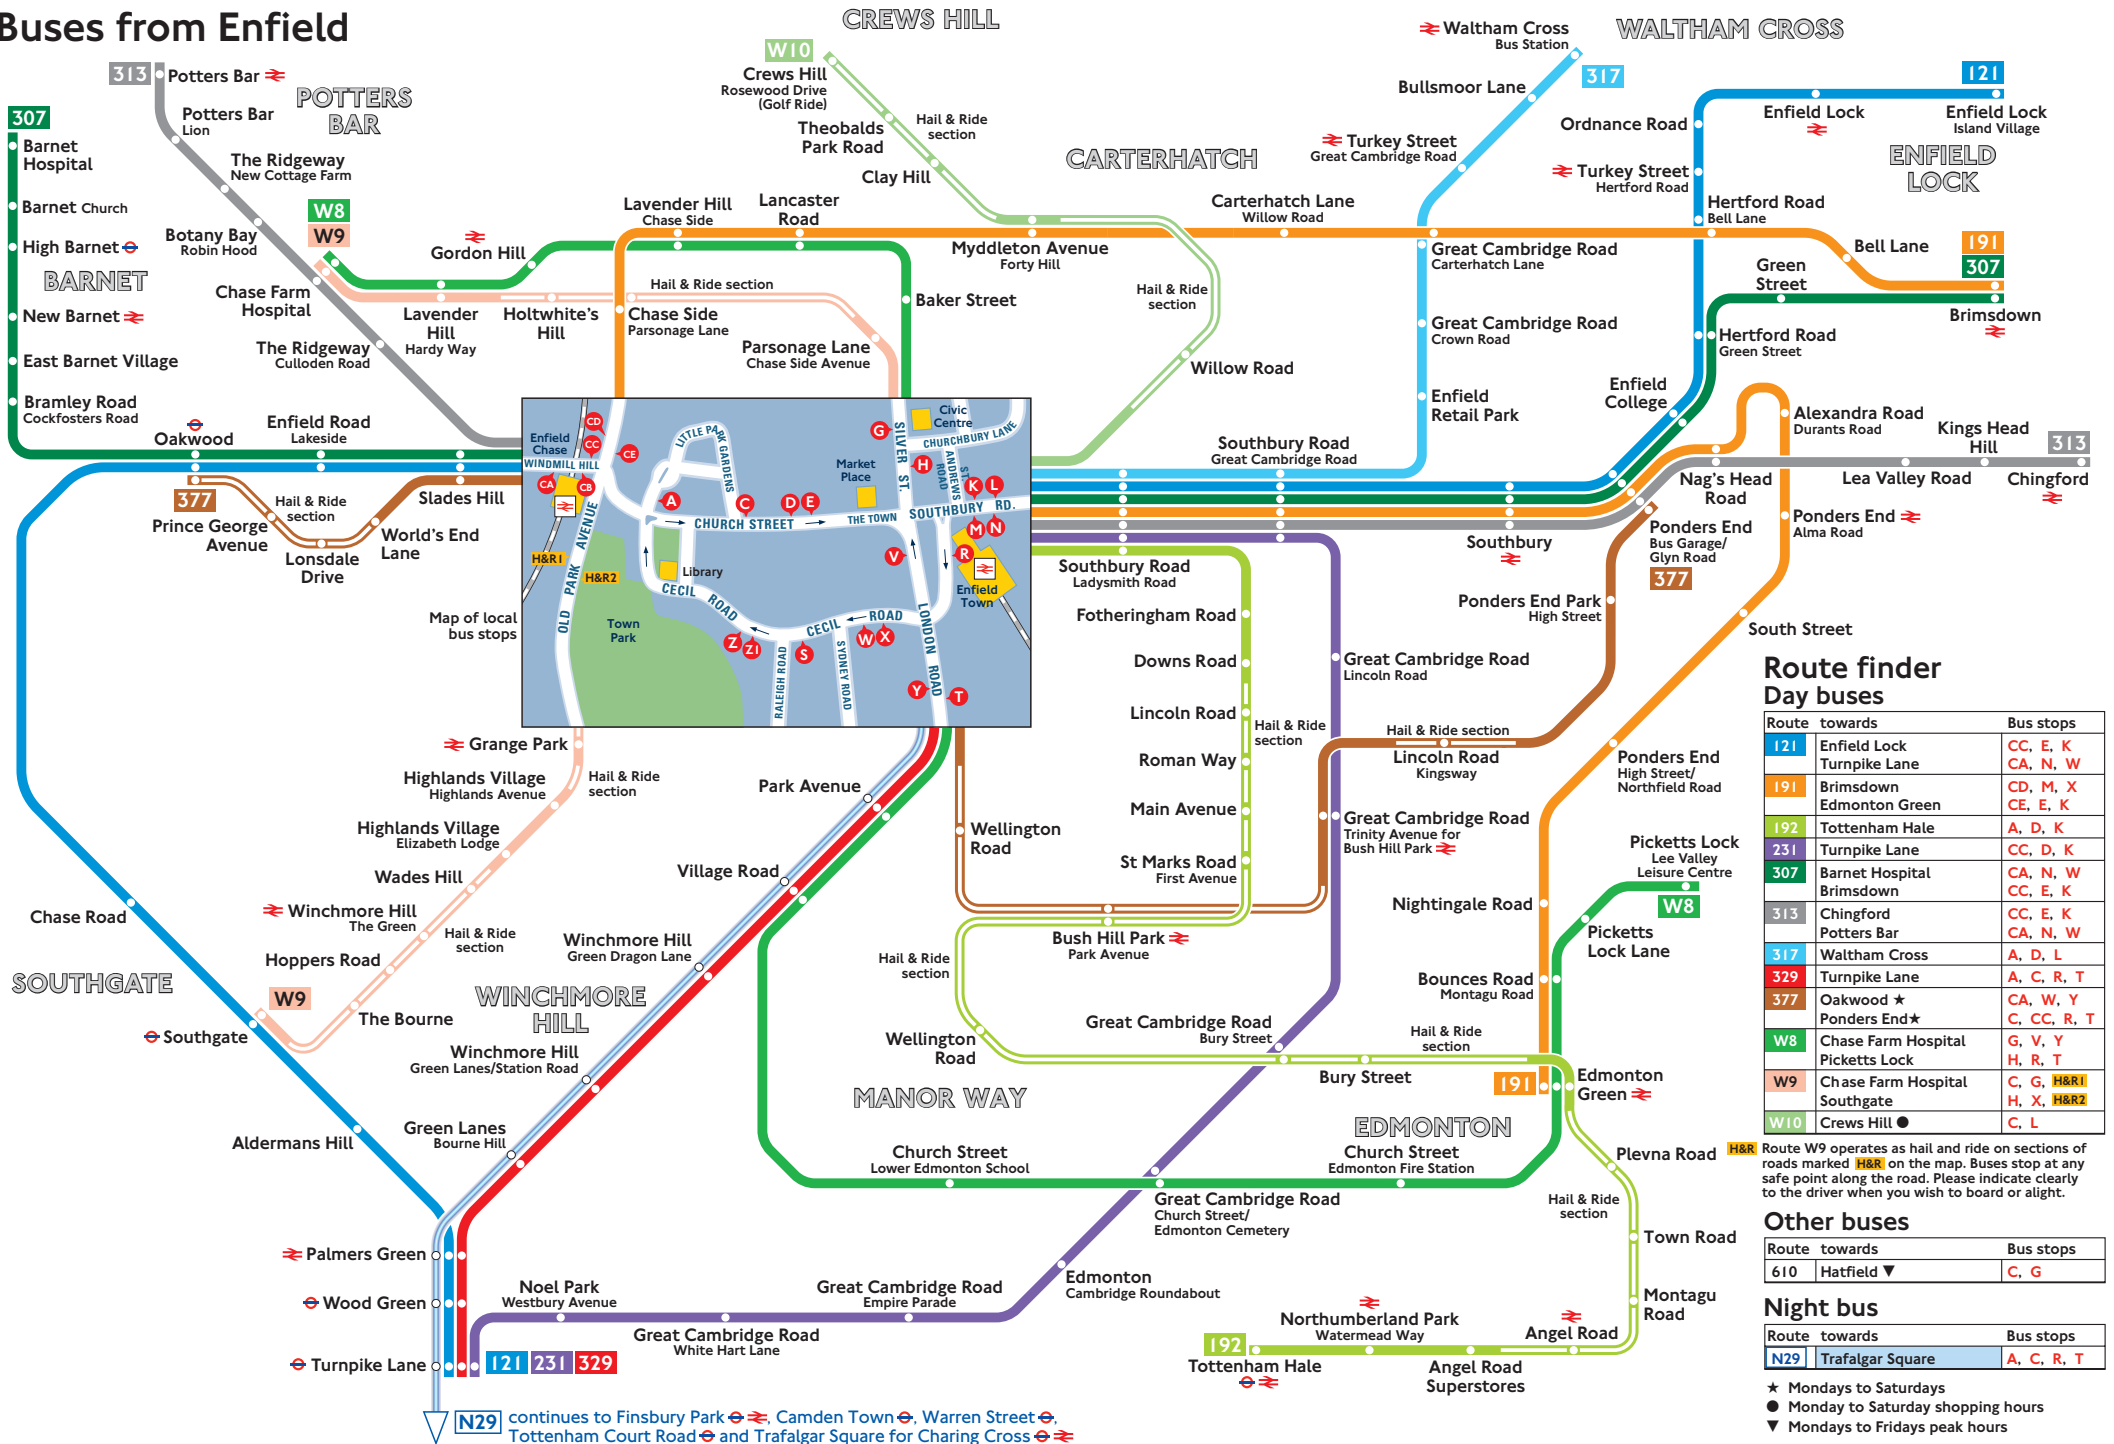

Buses from Enfield

Route finder Day buses

Route	towards	Bus stops
121	Enfield Lock Turnpike Lane	CC, E, K CA, N, W
191	Brimsdown Edmonton Green	CD, M, X CE, E, K
192	Tottenham Hale	A, D, K
231	Turnpike Lane	CC, D, K
307	Barnet Hospital Brimsdown	CA, N, W CC, E, K
313	Chingford Potters Bar	CC, E, K CA, N, W
317	Waltham Cross	A, D, L
329	Turnpike Lane	A, C, R, T
377	Oakwood* Ponders End*	CA, W, Y C, CC, R, T
W8	Chase Farm Hospital Picketts Lock	G, V, Y H, R, T
W9	Chase Farm Hospital Southgate	C, G, H&R1 H, X, H&R2
W10	Crews Hill	C, L

H&R Route W9 operates as hail and ride on sections of roads marked **H&R** on the map. Buses stop at any safe point along the road. Please indicate clearly to the driver when you wish to board or alight.

Other buses

Route	towards	Bus stops
610	Hatfield	C, G

Night bus

Route	towards	Bus stops
N29	Trafalgar Square	A, C, R, T

- ★ Mondays to Saturdays
- Monday to Saturday shopping hours
- ▼ Mondays to Fridays peak hours