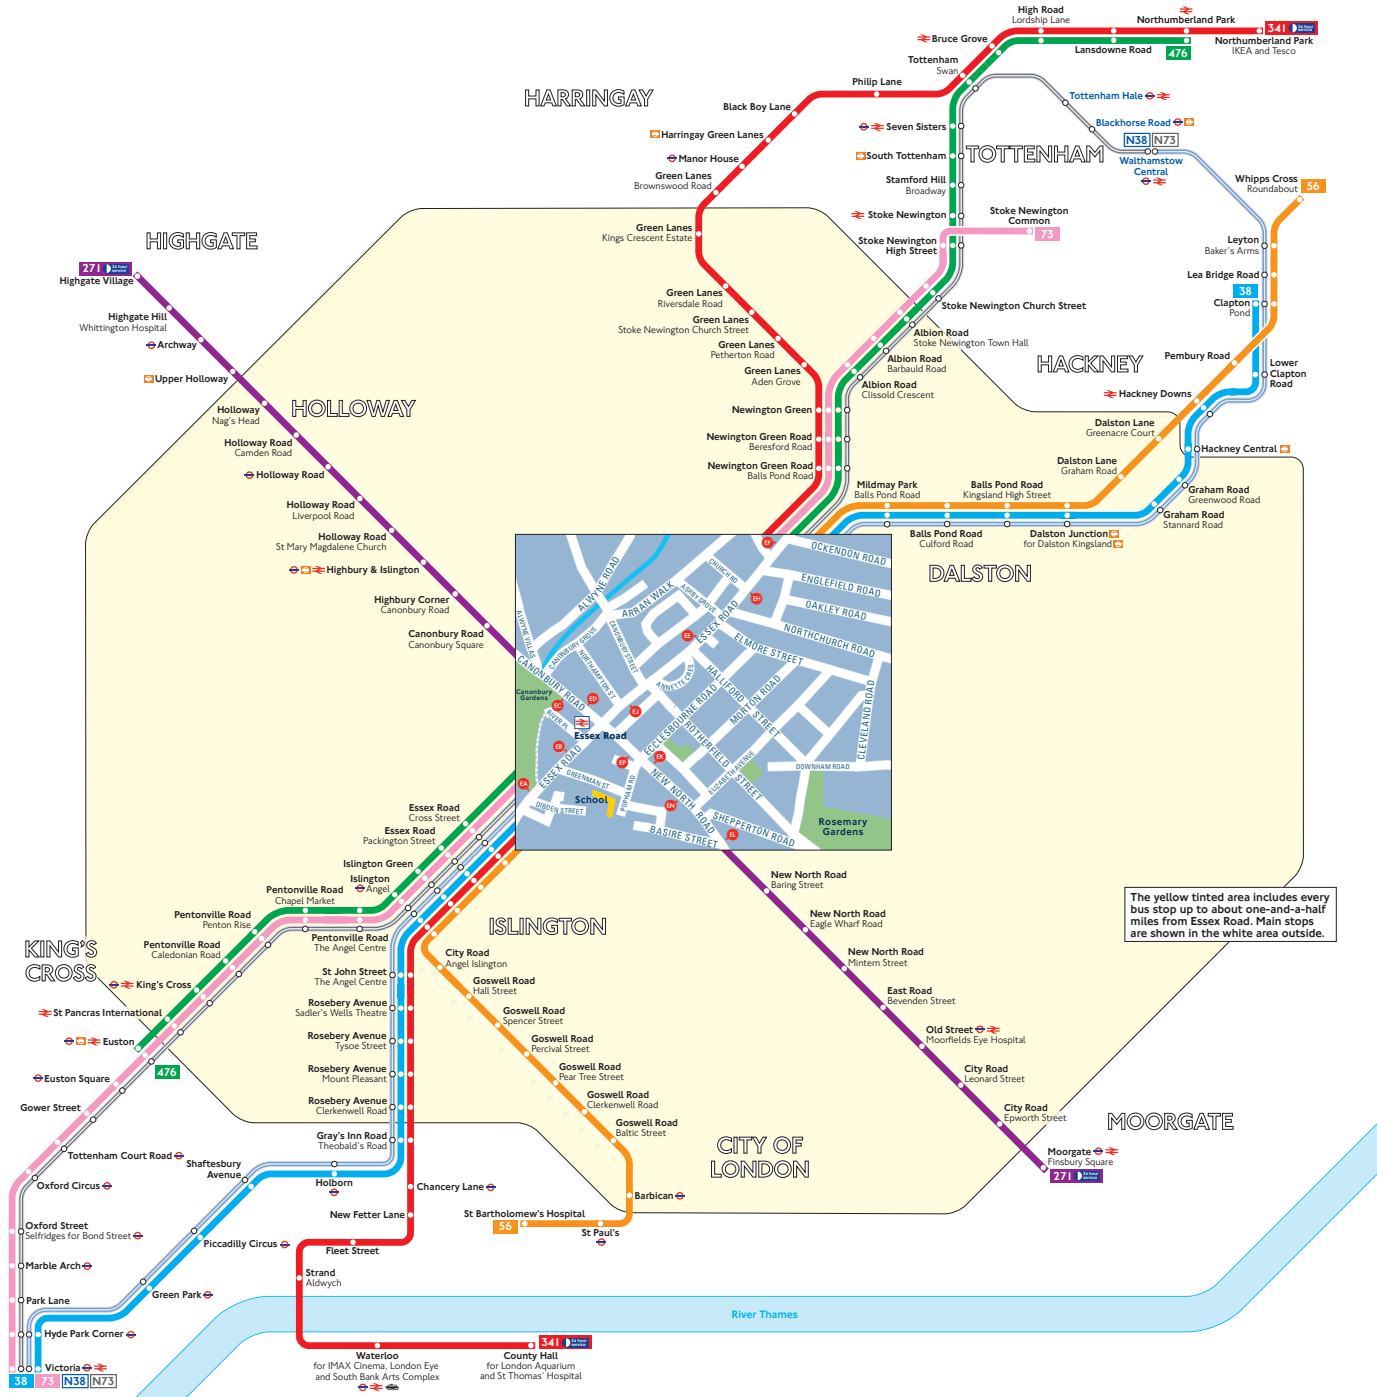

Buses from Essex Road

Route finder

Day buses including 24-hour services

Bus route	Towards	Bus stops
38	Clapton	EA EB EE EF
	Victoria	EH EJ
56	St Bartholomew's Hospital	EH EJ
	Whipps Cross	EA EB EE EF
73	Stoke Newington	EA EB EE EF
	Victoria	EH EJ
271	Highgate	EC EN EP
	Moorgate	ED EK EL
341	County Hall	EH EJ
	Northumberland Park	EA EB EE EF
476	Euston	EH EJ
	Northumberland Park	EA EB EE EF

Night buses

Bus route	Towards	Bus stops
N38	Victoria	EH EJ
	Walthamstow	EA EB EE EF
N73	Victoria	EH EJ
	Walthamstow	EA EB EE EF