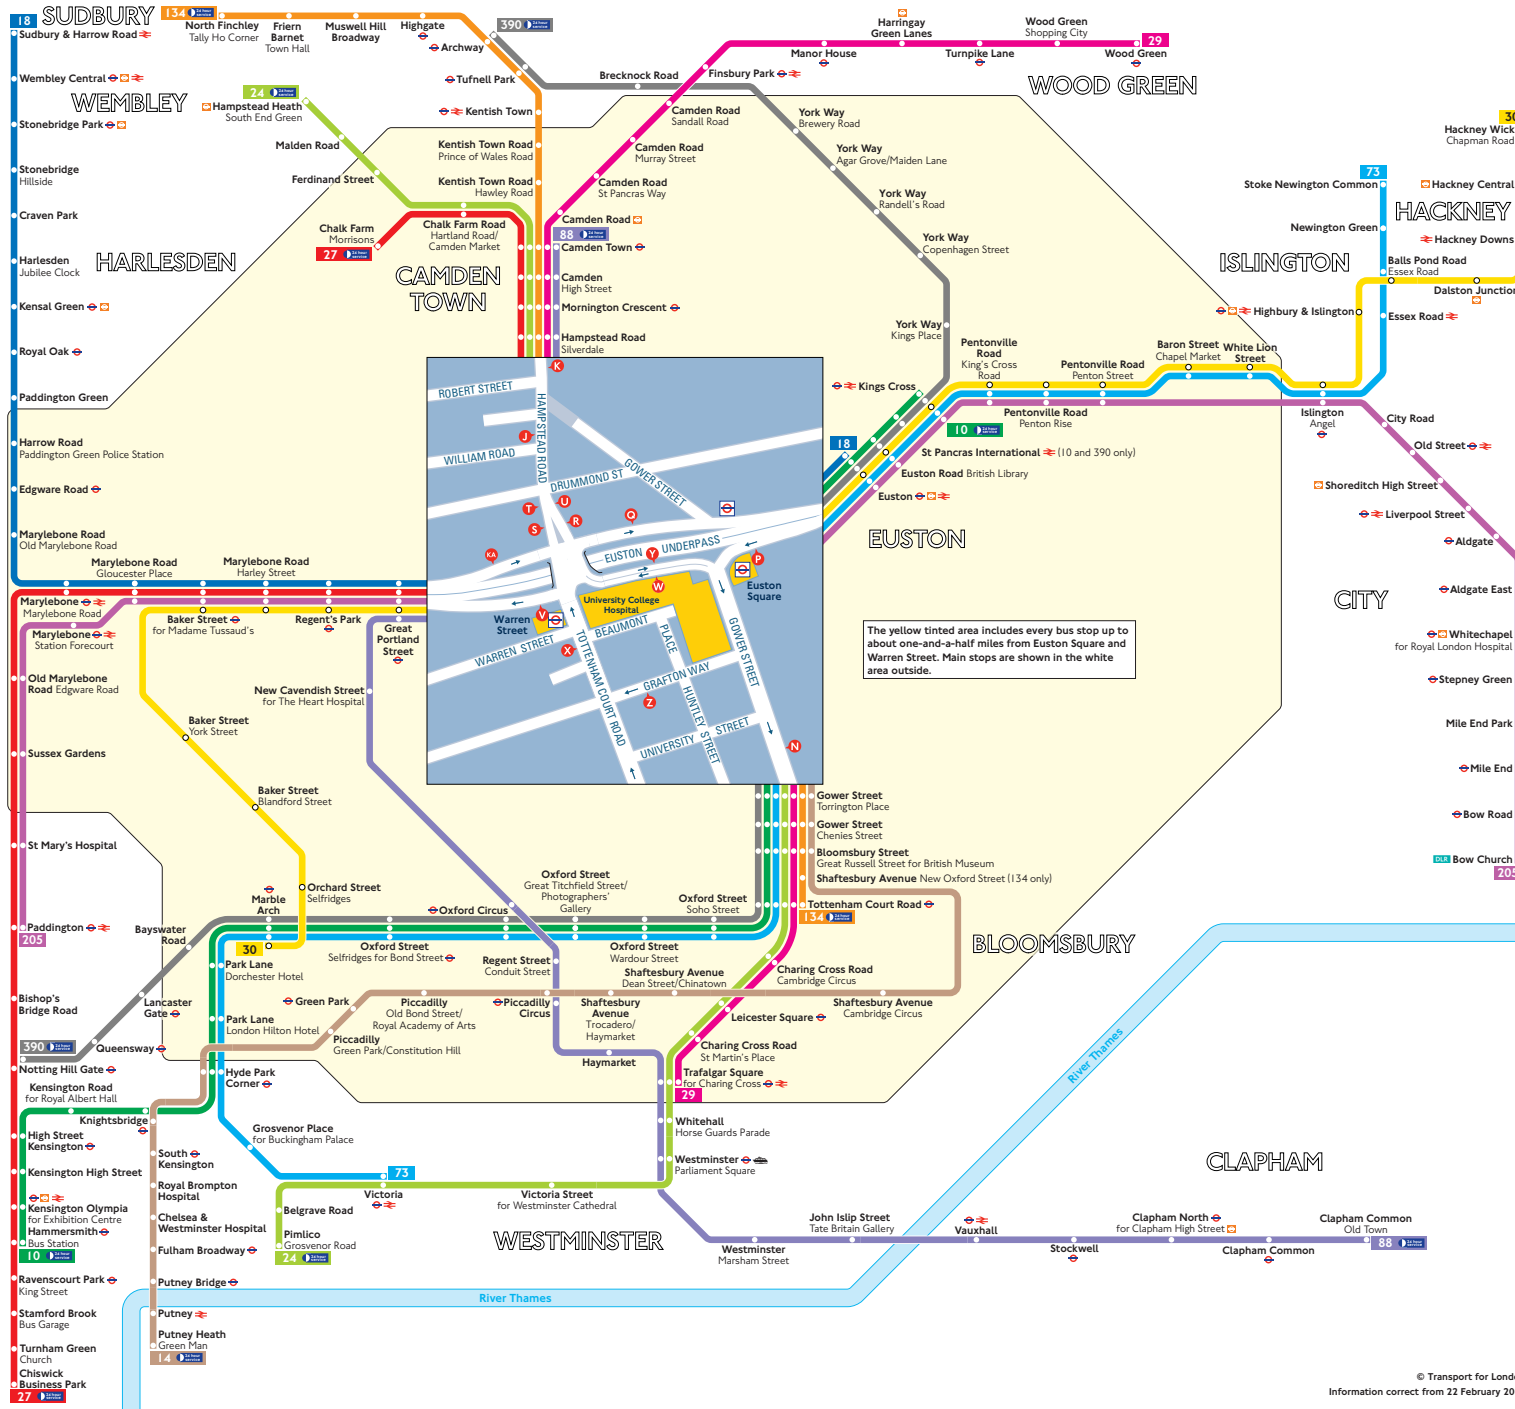

# Buses from Euston Square and Warren Street

## Key

- Connections with London Underground
- Connections with London Overground
- Connections with National Rail
- Connections with Docklands Light Railway
- Connections with river boats

Red discs show the bus stop you need for your chosen bus service. The disc appears on the top of the bus stop in the street (see map of town centre in centre of diagram).

## Route finder

### Day buses including 24-hour services

Bus route	Towards	Bus stops
10	Hammersmith	N P
	King's Cross	O X
14	Putney Heath	N Y
	Euston	O X
18	Sudbury	P V W
	Hampstead Heath	J S X
24	Pimlico	K N R
	Chalk Farm	J T
27	Chiswick Business Park	K U V
	Trafalgar Square	K N R
29	Wood Green	J S X
	Hackney Wick	O X
30	Marble Arch	P V W
	Stoke Newington	O X
73	Victoria	N P
	Camden Town	J T
88	Clapham Common	K U V
	North Finchley	P T X
134	Tottenham Court Road	K N R
	Bow Church	O X
205	Paddington	P V W
	Archway	O X
390	Notting Hill Gate	N P