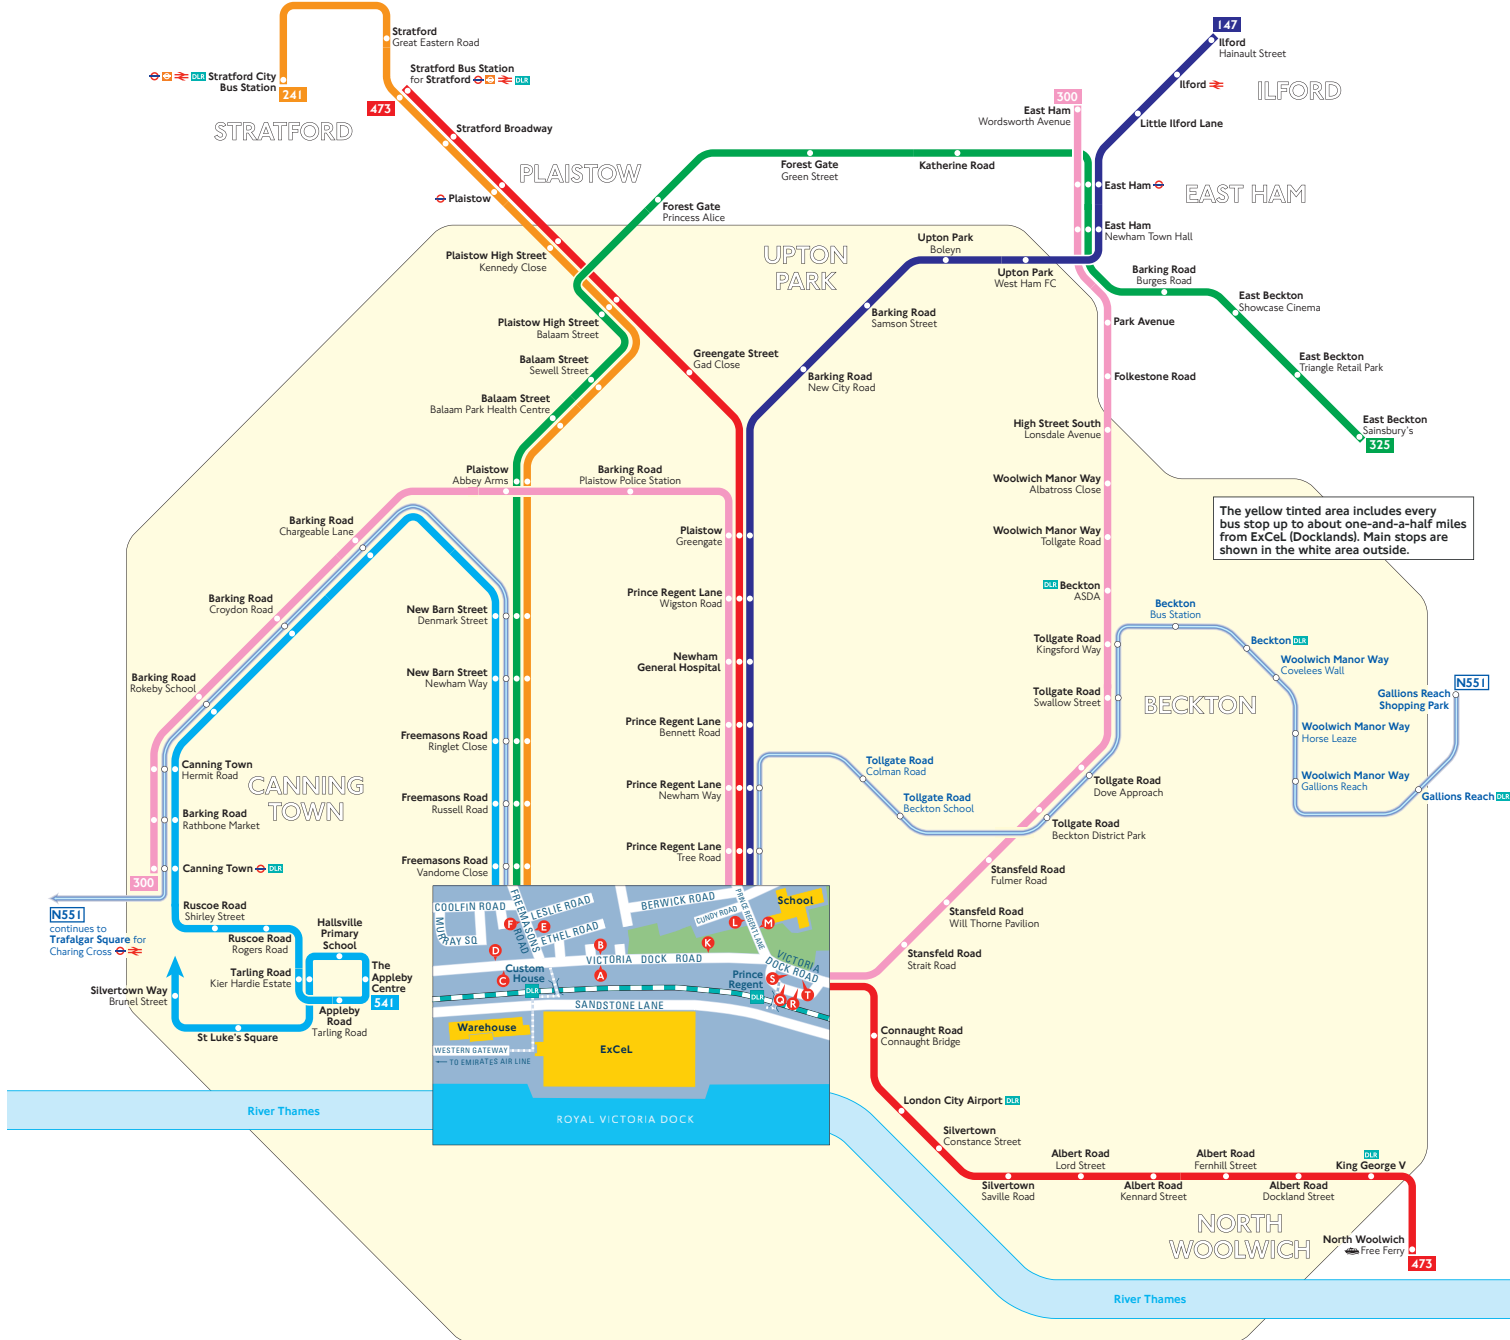

Buses from ExCel (Docklands)

Key

- 147 Day buses in black
- N551 Night buses in blue
- Connections with London Underground
- Connections with London Overground
- Connections with National Rail
- Connections with Docklands Light Railway
- Connections with river boats

Red discs show the bus stop you need for your chosen bus service. The disc **A** appears on the top of the bus stop in the street (see map of town centre in centre of diagram).

Route finder

Day buses

Bus route	Towards	Bus stops
147	Ilford	L T
241	Stratford City Bus Station	F S
300	Canning Town	L T
	East Ham	M R
325	East Beckton	F S
473	North Woolwich	M R
	Stratford	L T
541	Kier Hardie Estate	F S

Night buses

Bus route	Towards	Bus stops
N551	Gallions Reach	B K L
	Trafalgar Square	F M