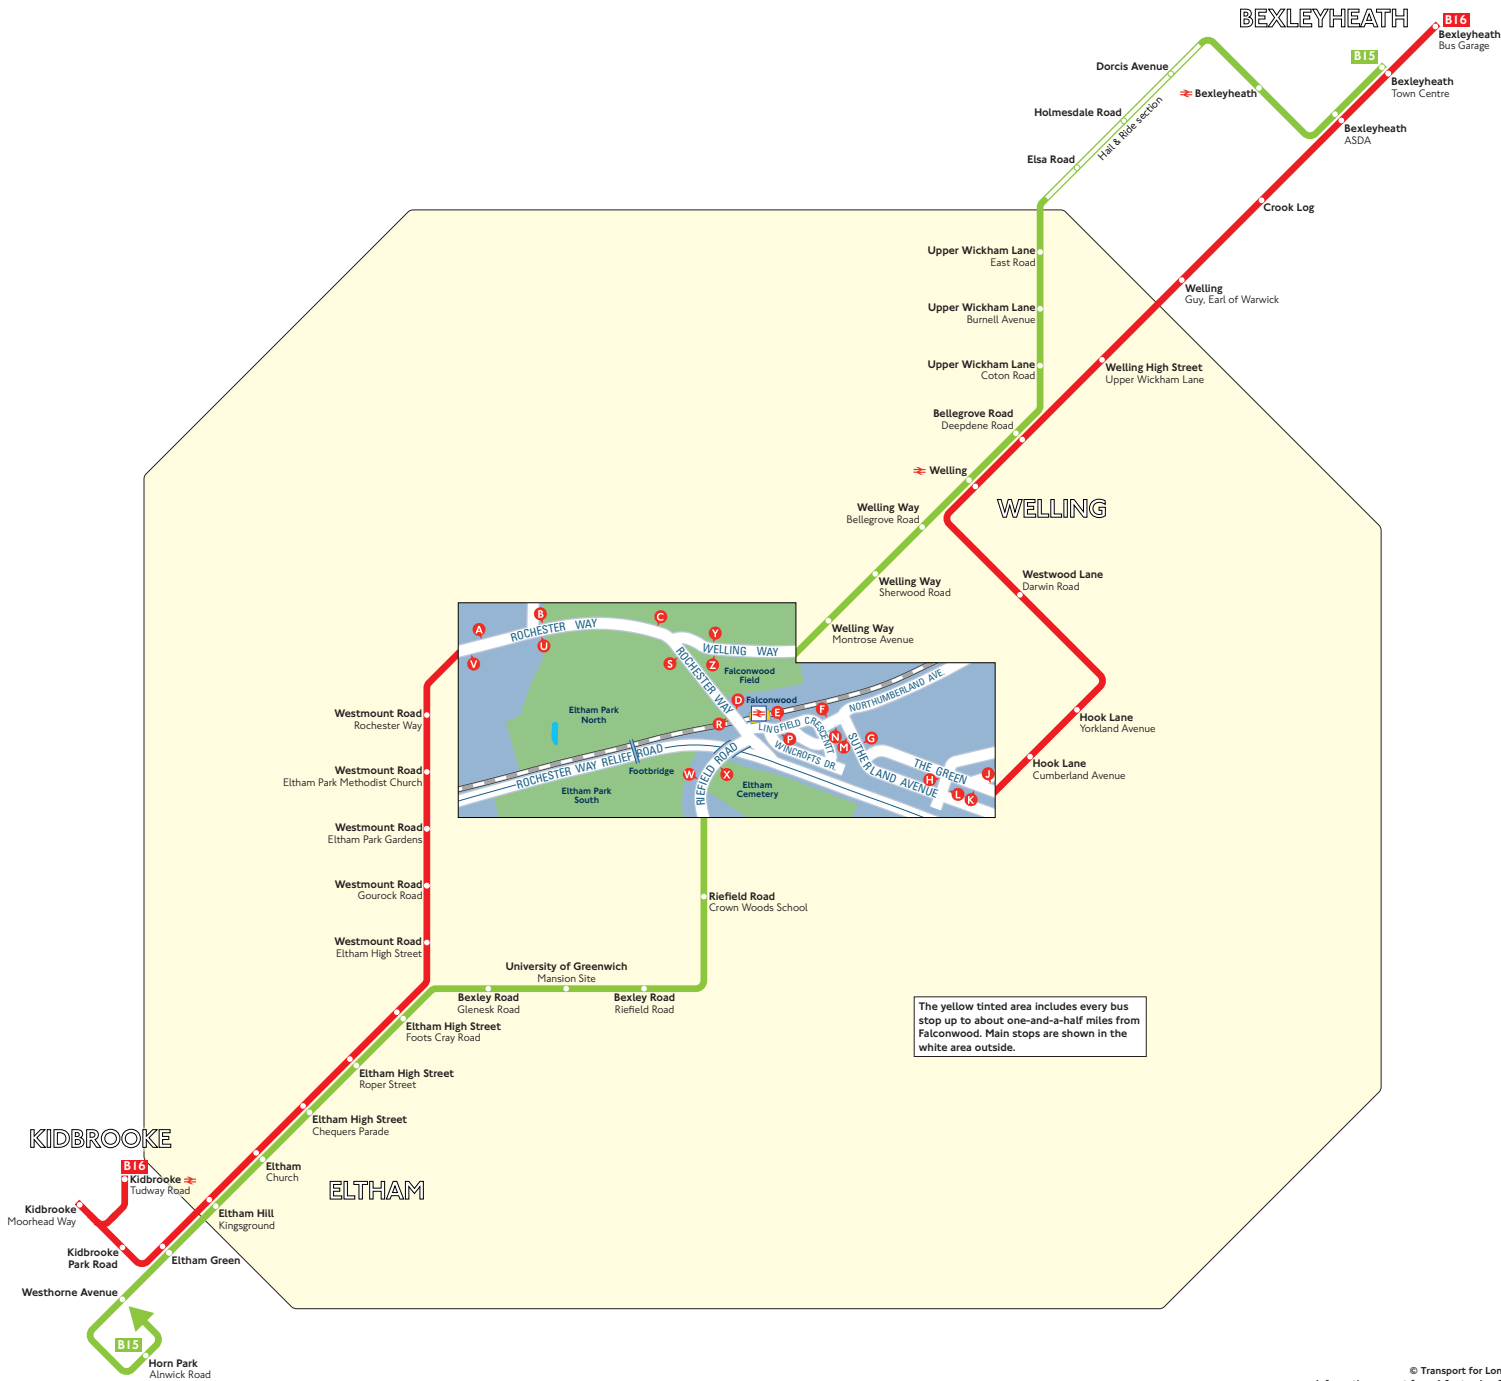

Buses from Falconwood

Key

Connections with National Rail

Sch School journeys

Red discs show the bus stop you need for your chosen bus service. The disc **A** appears on the top of the bus stop in the street (see map of town centre in centre of diagram).

Route finder

Day buses

Bus route	Towards	Bus stops
B15	Bexleyheath	A W Y
	Horn Park	D X Z
B16	Bexleyheath	A B C D E F
	Kidbrooke	G H J K L M N P R S U V

Other buses

Bus route	Towards	Bus stops
621 Sch	Lewisham	R S U V W
624 Sch	Welling	E F G H J W
658 Sch	Avery Hill	K L M N P X
	Woolwich	E F G H J W