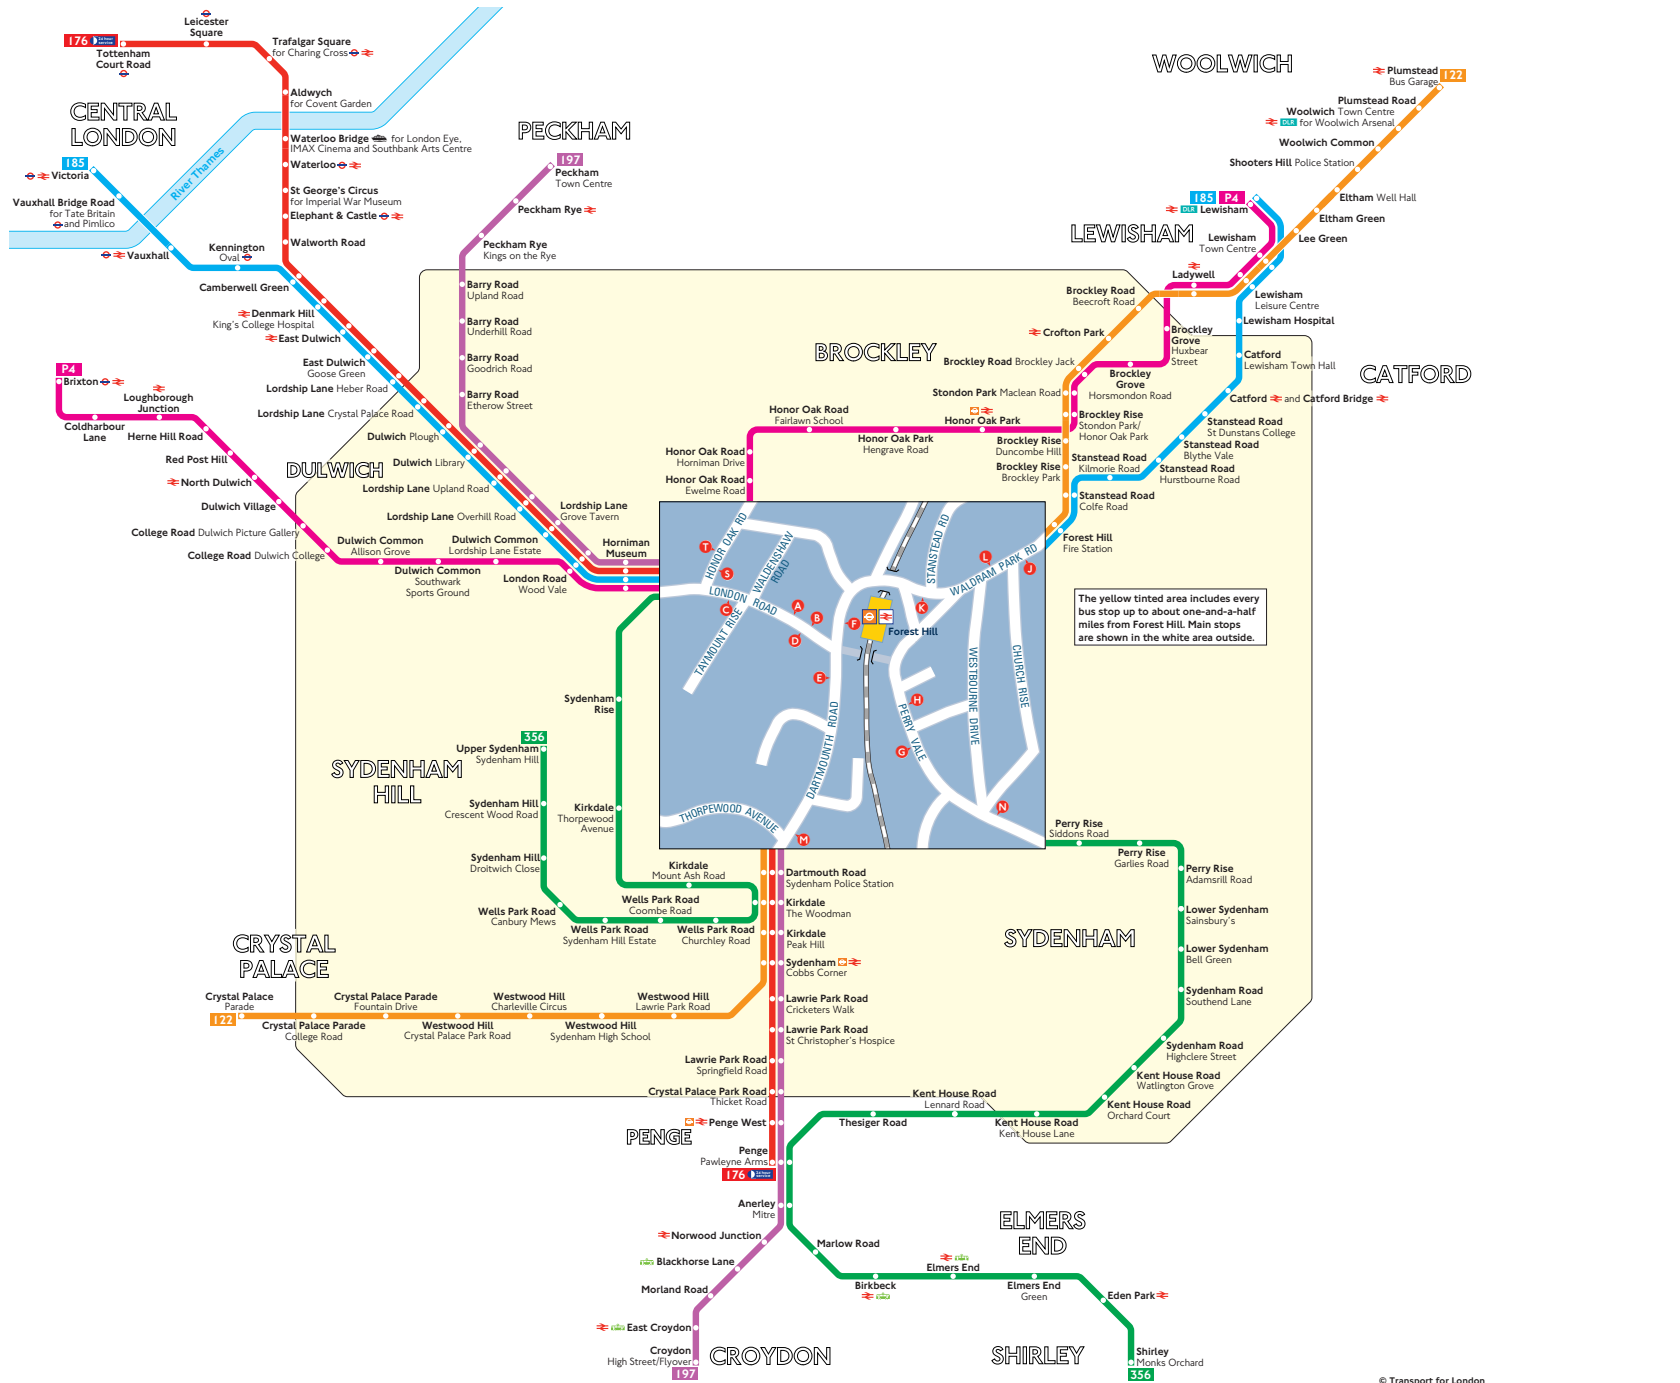

# Buses from Forest Hill

- ### Key
- Connections with London Underground
  - Connections with London Overground
  - Connections with National Rail
  - Connections with Docklands Light Railway
  - Connections with river boats
  - Connections with Trams

**A** Red discs show the bus stop you need for your chosen bus service. The disc **A** appears on the top of the bus stop in the street (see map of town centre in centre of diagram).

## Route finder

### Day buses including 24-hour services

Bus route	Towards	Bus stops
<b>122</b>	Crystal Palace	F J K M
	Plumstead	E L
<b>176</b>	Penge	A M
	Tottenham Court Road	C D
<b>185</b>	Lewisham	B L
	Victoria	C D F J K
<b>197</b>	Croydon	A M
	Peckham	C D
<b>356</b>	Shirley	B H N
	Upper Sydenham	C D F G
<b>P4</b>	Brixton	S
	Lewisham	T