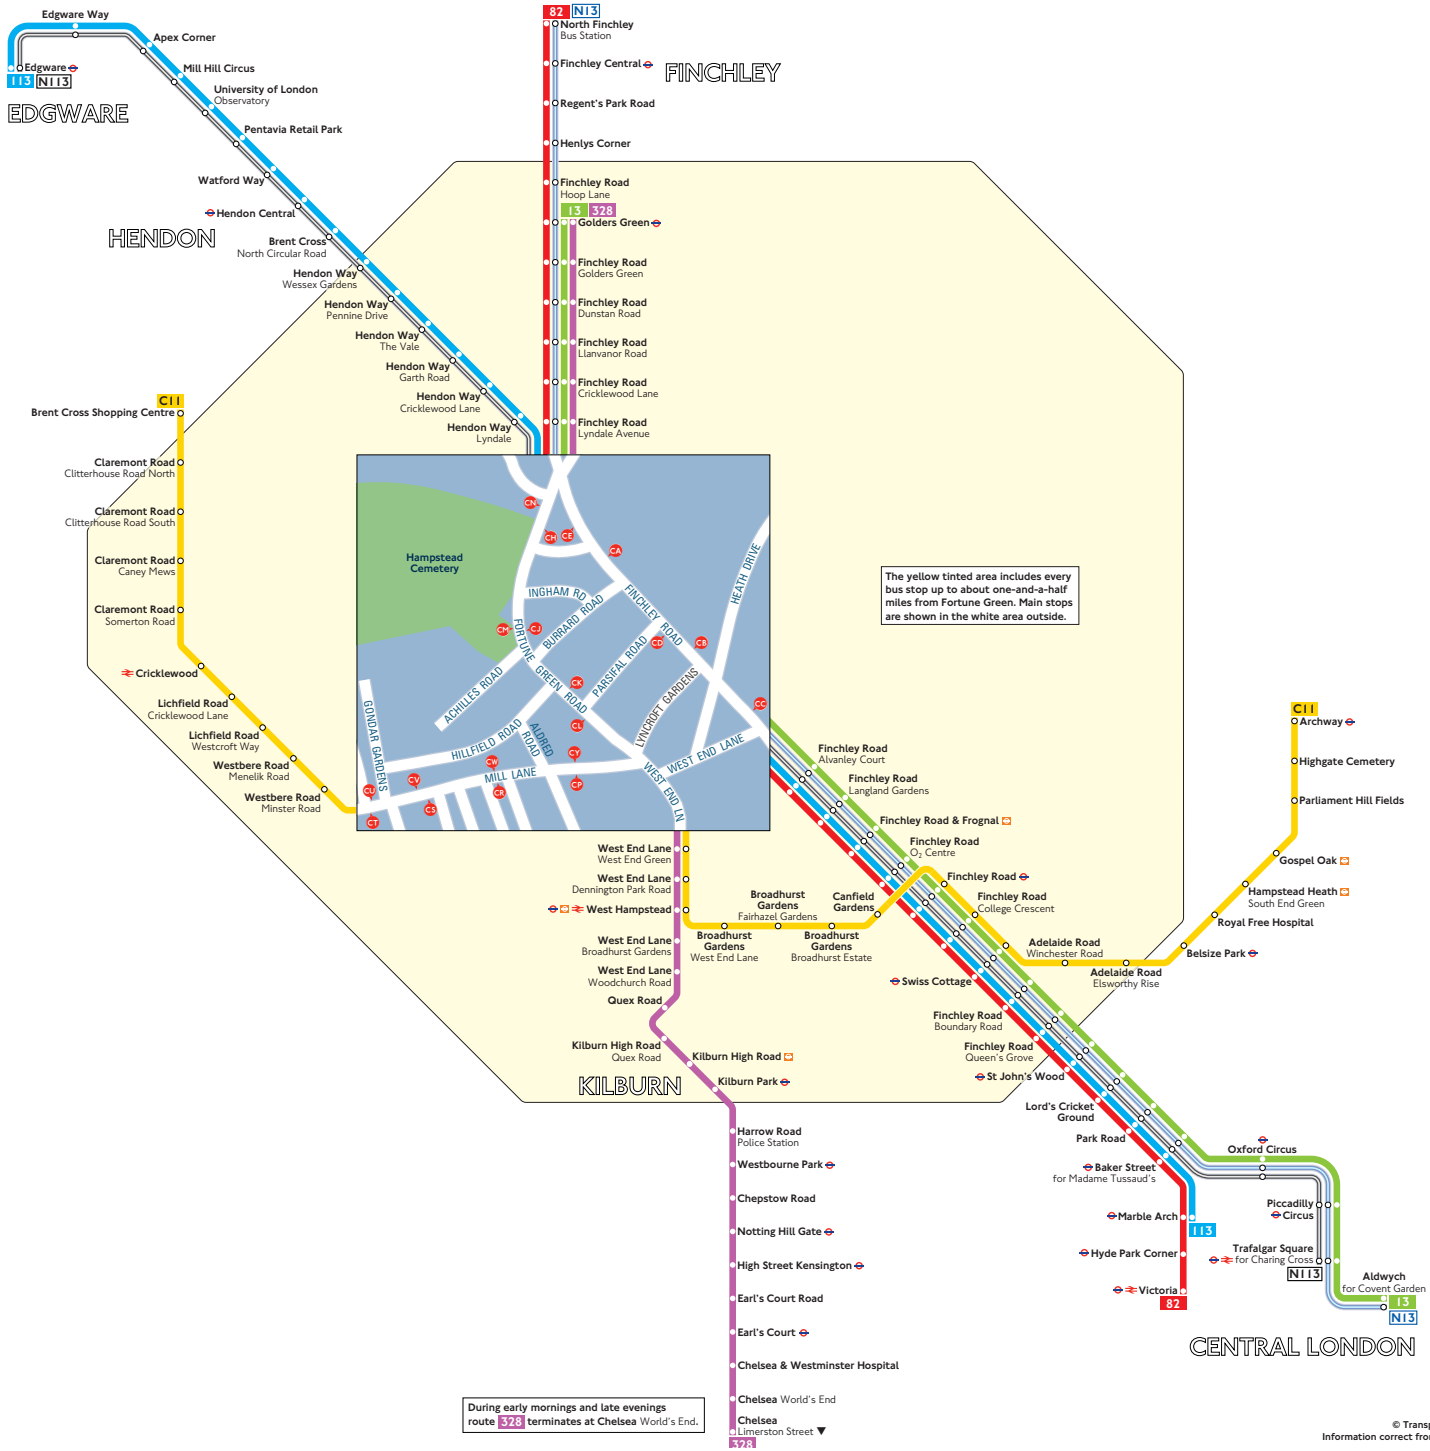

Buses from Fortune Green

Key

- **13** Day buses in black
- **N13** Night buses in blue
- Connections with London Underground
- Connections with London Overground
- Connections with National Rail
- Not served early mornings or late evenings

A Red discs show the bus stop you need for your chosen bus service. The disc **A** appears on the top of the bus stop in the street (see map of town centre in centre of diagram).

Route finder

Day buses

Bus route	Towards	Bus stops
13	Aldwych	CA CB CC
	Golders Green	CD CE
82	North Finchley	CD CE
	Victoria	CA CB CC
113	Edgware	CD CE
	Marble Arch	CA CB CC
328	Chelsea	CH CJ CK
	Golders Green	CL CM CN
C11	Archway	CU CV CW CX
	Brent Cross Shopping Centre	CP CR CS CT

Night buses

Bus route	Towards	Bus stops
N13	Aldwych	CA CB CC
	North Finchley	CD CE
N113	Edgware	CD CE
	Trafalgar Square	CA CB CC