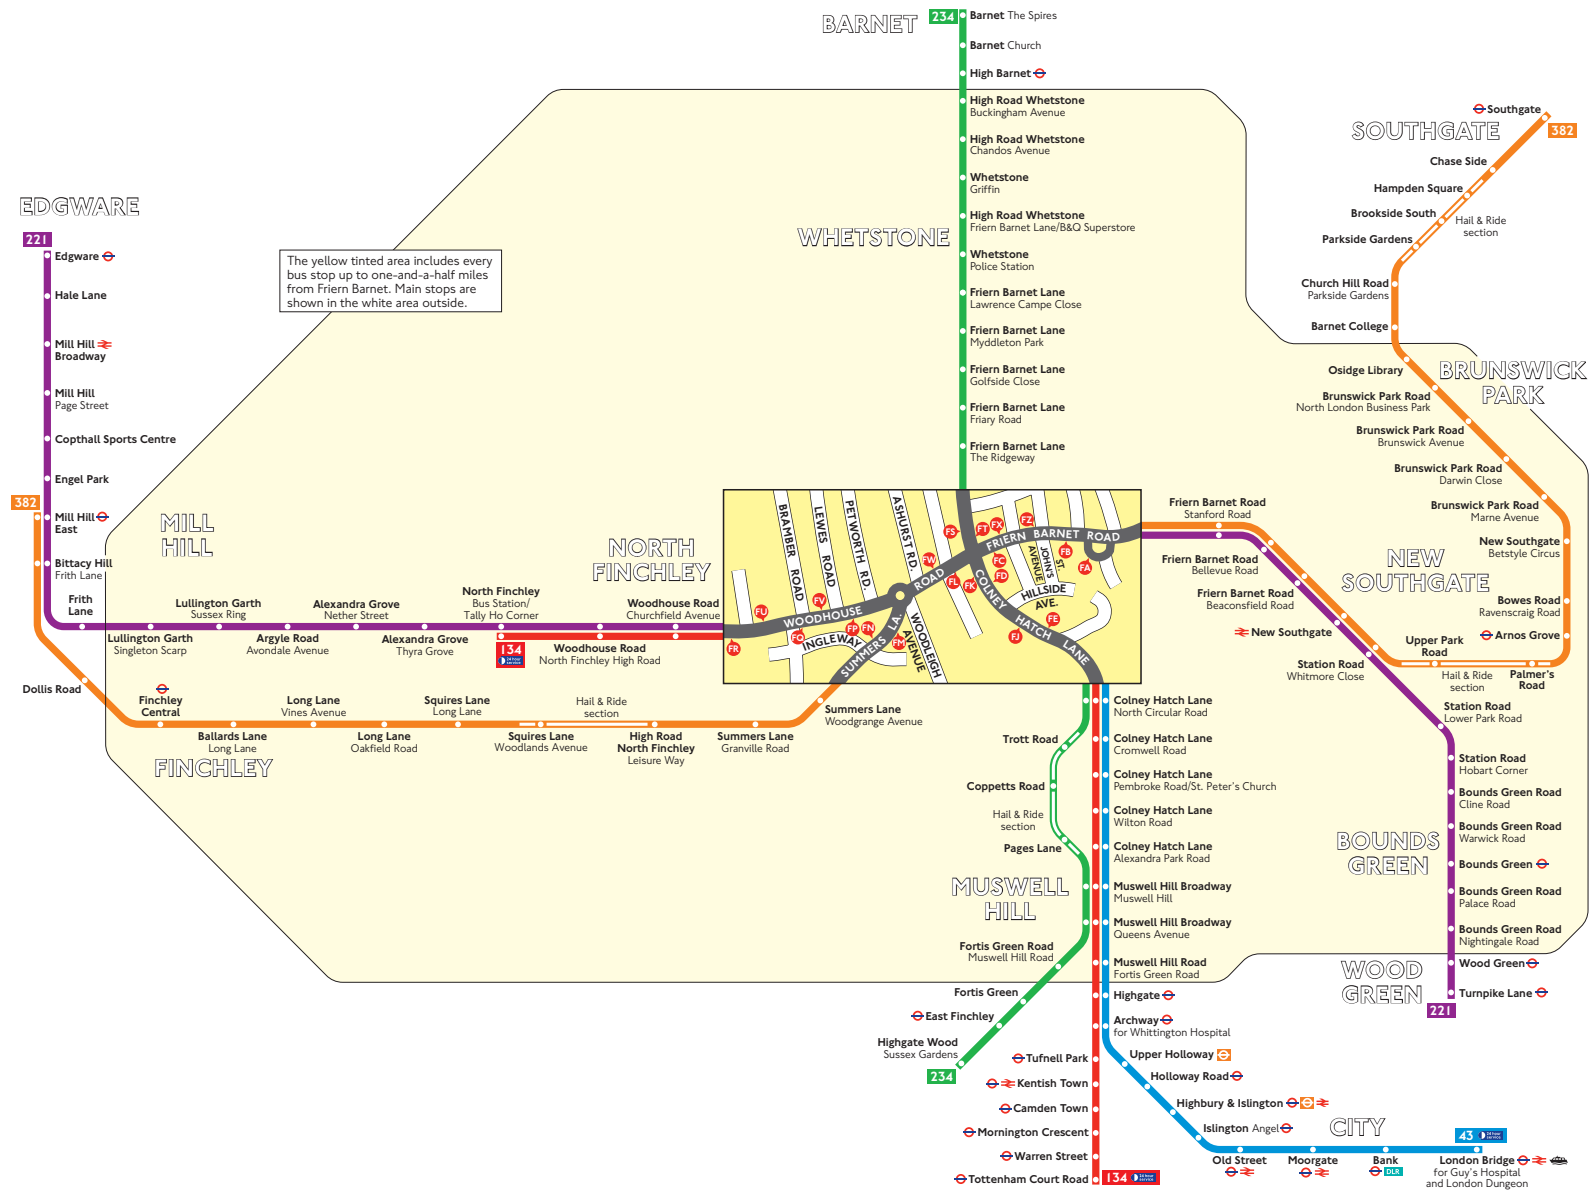

## Key

-  Connections with Underground
-  Connections with London Overground
-  Connections with National Rail
-  Connections with Docklands Light Railway
-  Connections with river boats

 Red discs show the bus stop you need for your chosen bus service. The disc **A** appears on the top of the bus stop in the street (see map of town centre in centre of diagram).

## Route finder

### Day buses including 24-hour routes

Bus route	Towards	Bus stops
<b>43</b> 	London Bridge	FA FB FC FD FE
<b>134</b> 	North Finchley	FI FJ FK FL FP FO FR
<b>221</b>	Tottenham Court Road	FD FE FU FV FW
<b>221</b>	Edgware	FB FC FL FP FO FR
<b>221</b>	Turnpike Lane	FU FV FW FZ
<b>234</b>	Barnet	FJ FK FS
<b>234</b>	Highgate Wood	FD FE FT
<b>382</b>	Mill Hill East	FB FC FL FM
<b>382</b>	Southgate	FN FW FZ

© copyright Transport for London  
Information correct from June 2010