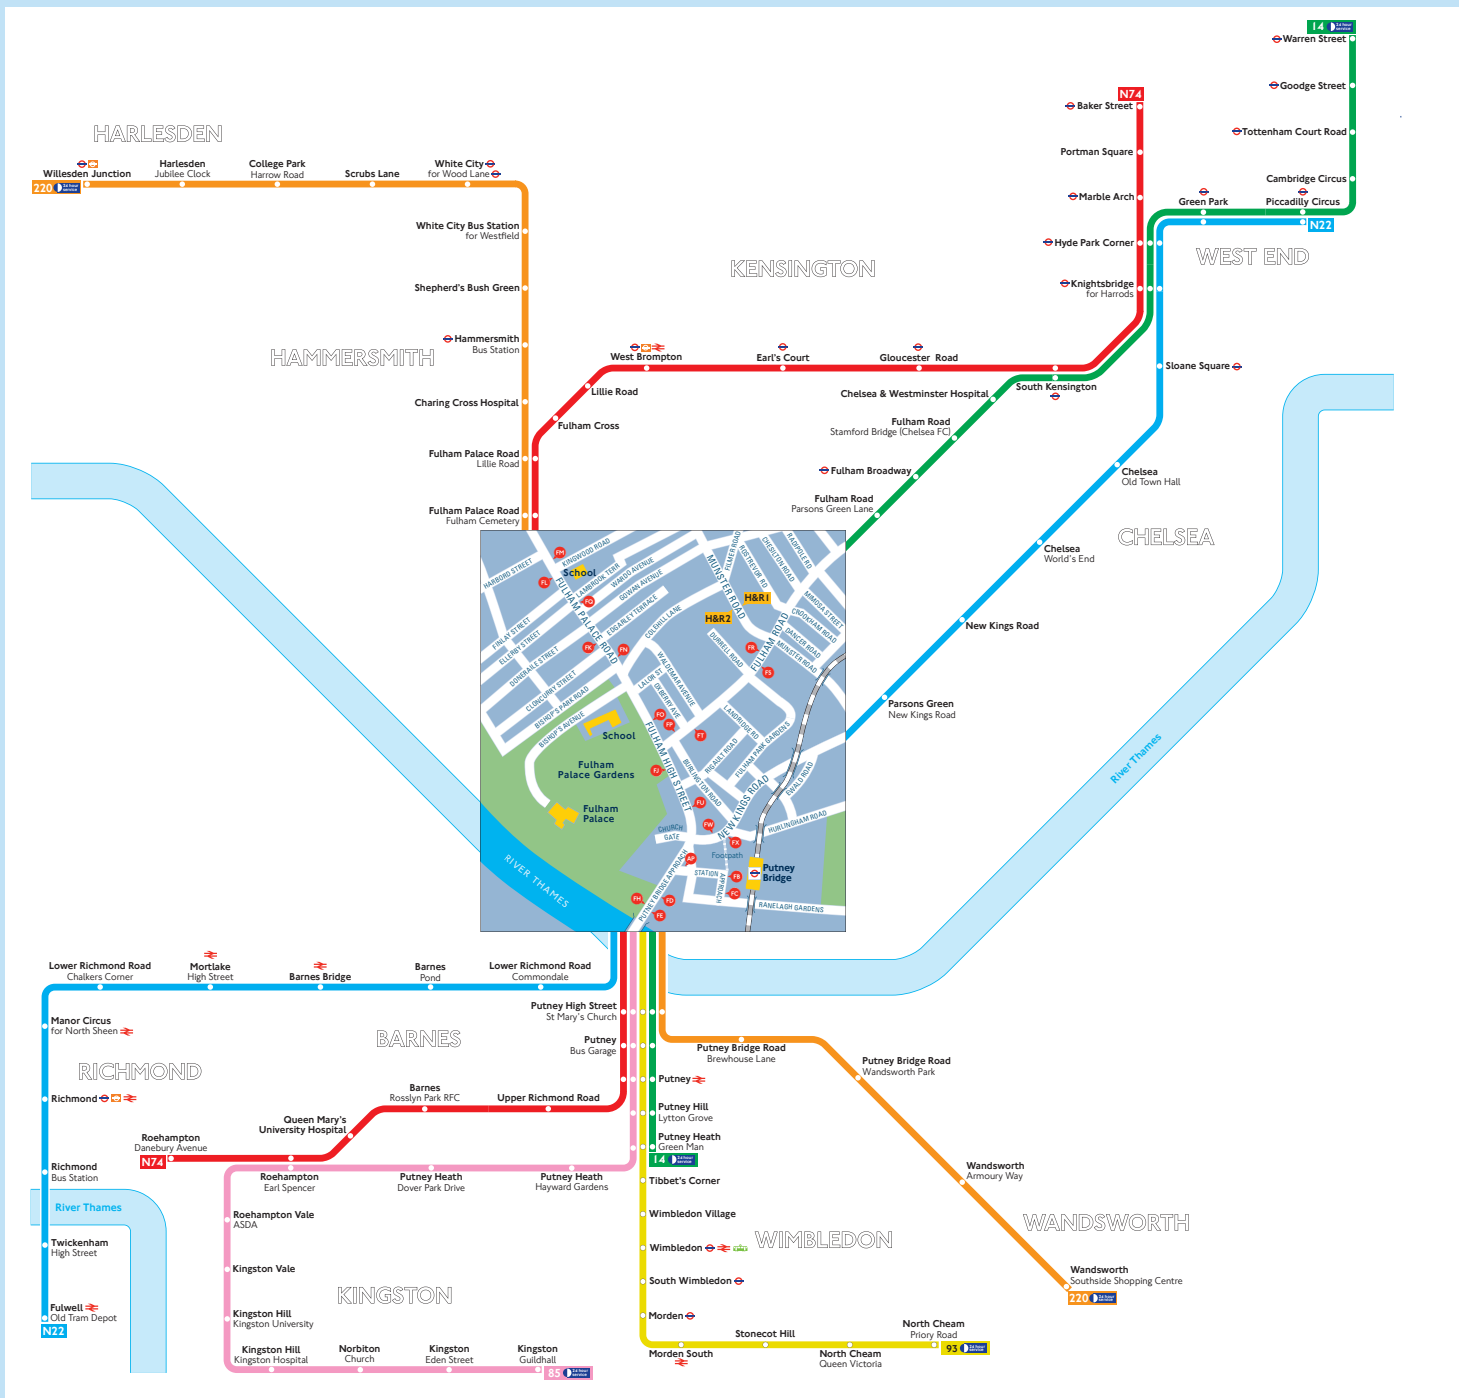

Night buses from Fulham and Putney Bridge

Route finder

Night buses including 24-hour services

Bus route	Towards	Bus stops
14	Putney Heath	FE FB FT FU
	Warren Street	FH FI FP FR
85	Kingston	FC FE
93	North Cheam	FC FE
220	Wandsworth	FD FH FN FO FG FU
	Willesden Junction	FH FI FK FL
N22	Fulwell	FE FX
	Piccadilly Circus	FH FW
N74	Baker Street	FH FI FK FL
	Roehampton	FE FH FN FO FG FU