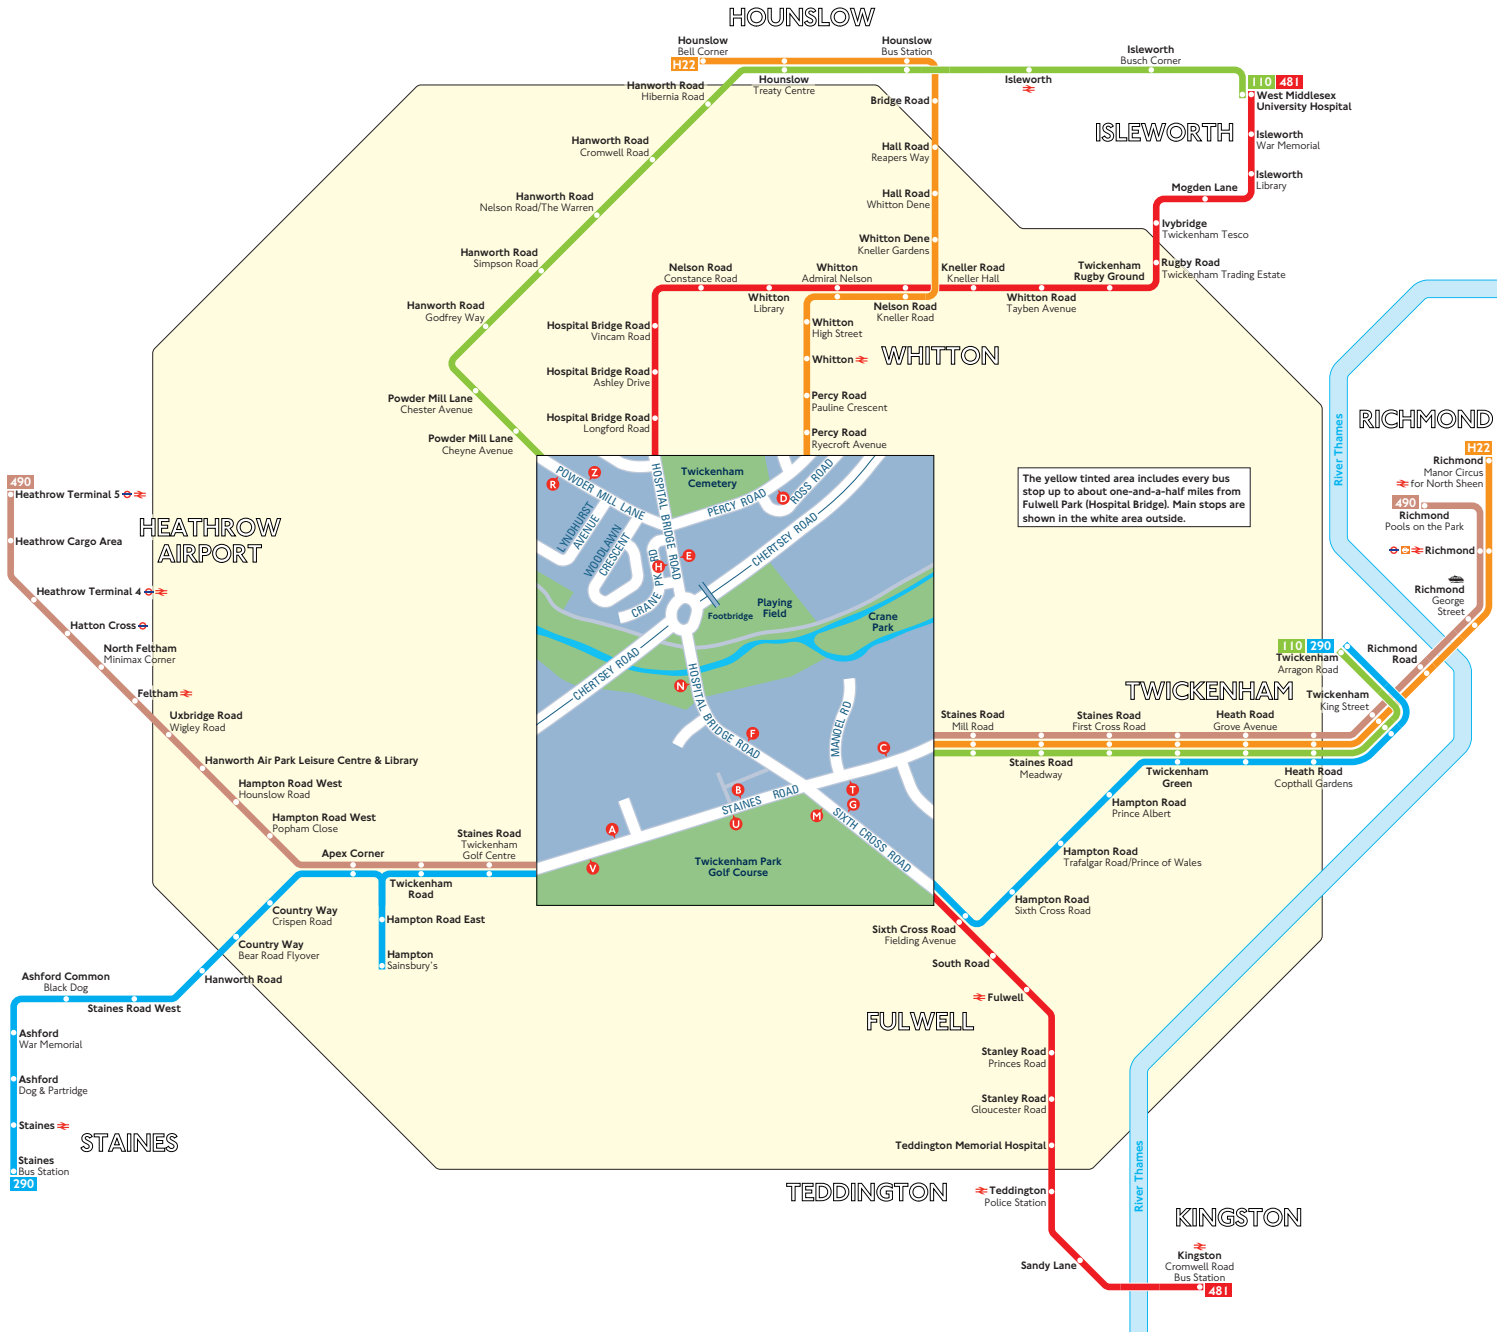

Buses from Fulwell Park (Hospital Bridge)

Key

- Connections with London Underground
- Connections with London Overground
- Connections with National Rail
- Connections with river boats
- Mondays to Saturdays except evenings

Red discs show the bus stop you need for your chosen bus service. The disc **A** appears on the top of the bus stop in the street (see map of town centre in centre of diagram).

Route finder

Day buses

Bus route	Towards	Bus stops
110	Twickenham	C E F Z
	West Middlesex University Hospital	H N R T
290	Staines	M U V
	Twickenham	A B G
481	Kingston	E F G
	West Middlesex University Hospital	H M N
490	Heathrow Terminal 5	T U V
	Richmond	A B C
H22	Hounslow	H N T
	Richmond	C D E F