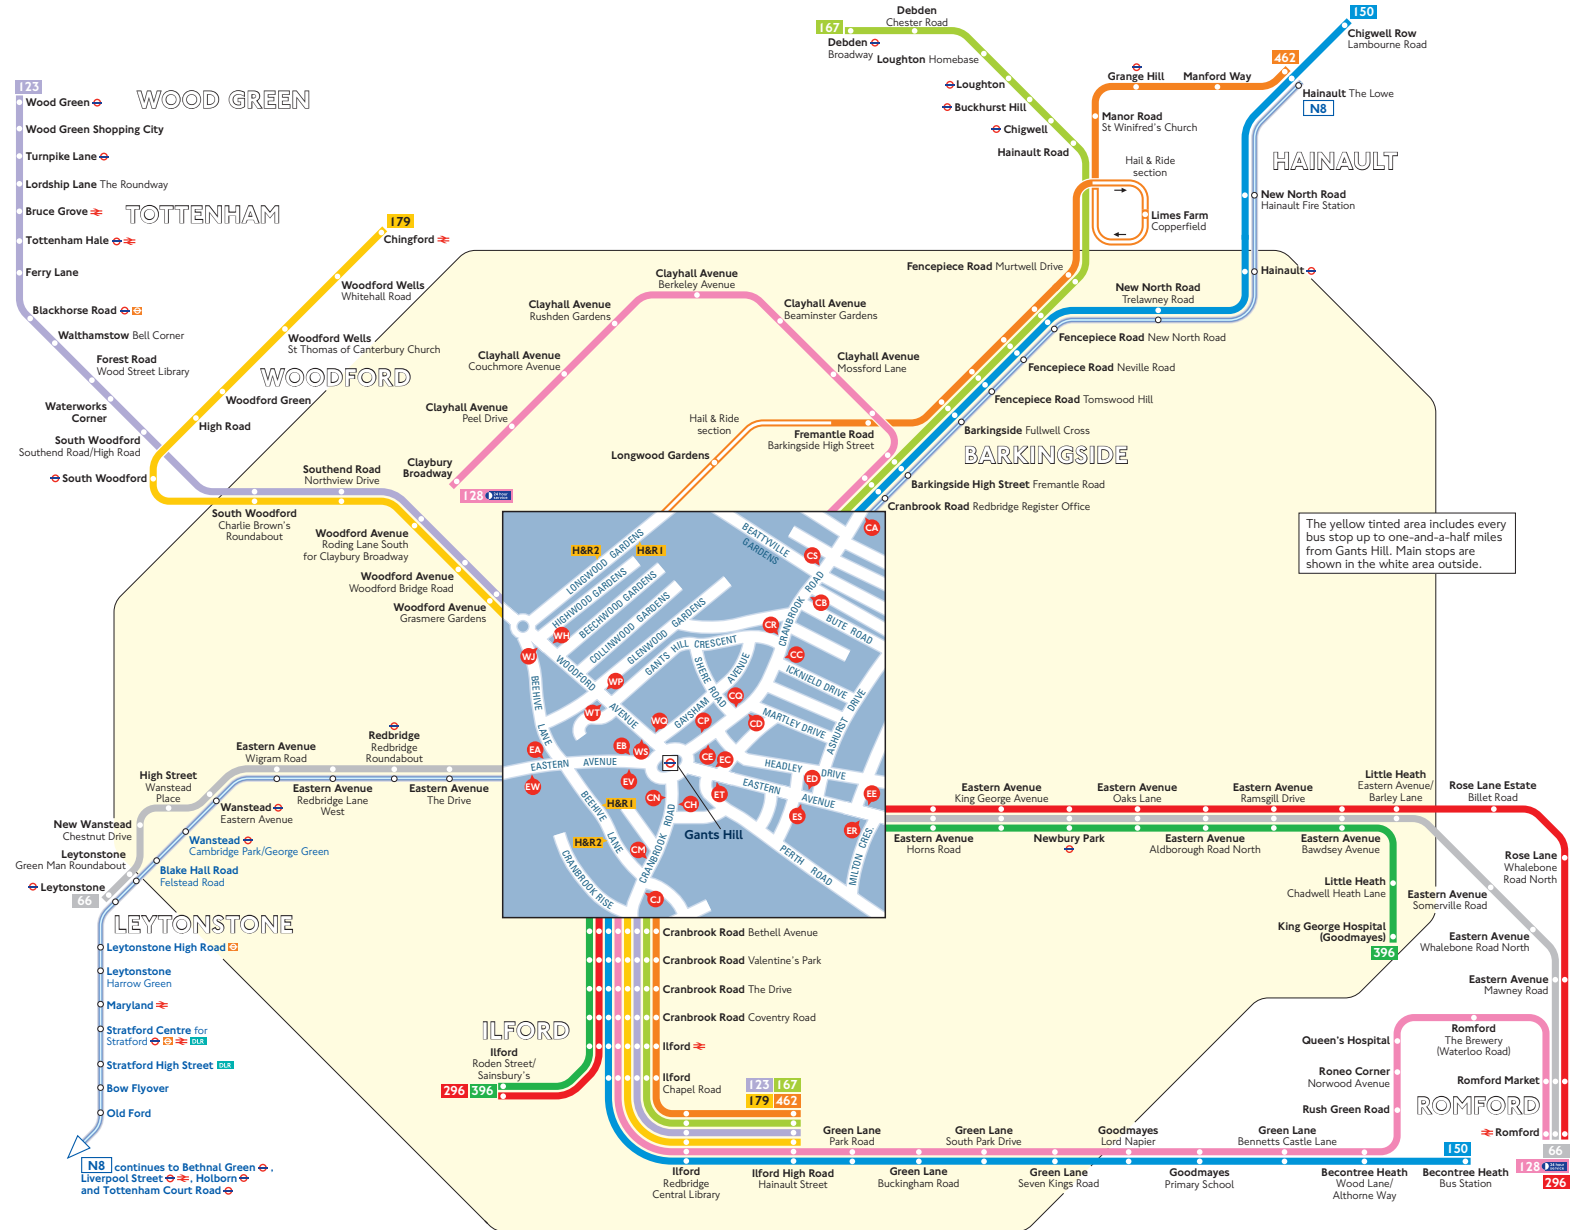

Buses from Gants Hill

Key

- Connections with London Underground
- Connections with London Overground
- Connections with National Rail
- Connections with Docklands Light Railway

Red discs show the bus stop you need for your chosen bus service. The disc **A** appears on the top of the bus stop in the street (see map of town centre in centre of diagram).

H&R1 Route 462 operates as hail and ride on the sections of roads marked **H&R1** on the map. Buses stop at any safe point along the road. Please indicate clearly to the driver when you wish to board or alight.

Route finder

Day buses including 24-hour services

Bus route	Towards	Bus stops
66	Leytonstone	ER ES ET EV EW
	Romford	EA EB EC ED EE
123	Ilford	CH CJ WH WP WC
	Wood Green	CM CN WU WS WT
128	Claybury Broadway	CM CN CP CO CR CS
	Romford	CA CB CC CD CE CH CJ
150	Becontree Heath	CA CB CC CD CE CH CJ
	Chigwell Row	CM CN CP CO CR CS
167	Debden	CM CN CP CO CR CS
	Ilford	CA CB CC CD CE CH CJ
179	Chingford	CM CN WU WS WT
	Ilford	CH CJ WH WP WC
296	Ilford	CH CJ ER ES ET
	Romford	CM CN EC ED EE
396	Ilford	CH CJ ER ES ET
	King George Hospital	CM CN EC ED EE
462	Hainault	EB WJ WS WT H&R2
	Ilford	CJ EV WH WP WC H&R1

Night buses

Bus route	Towards	Bus stops
N8	Hainault	CP CO CR CS EA EB
	Tottenham Court Road	CA CB CC CD CE EV EW