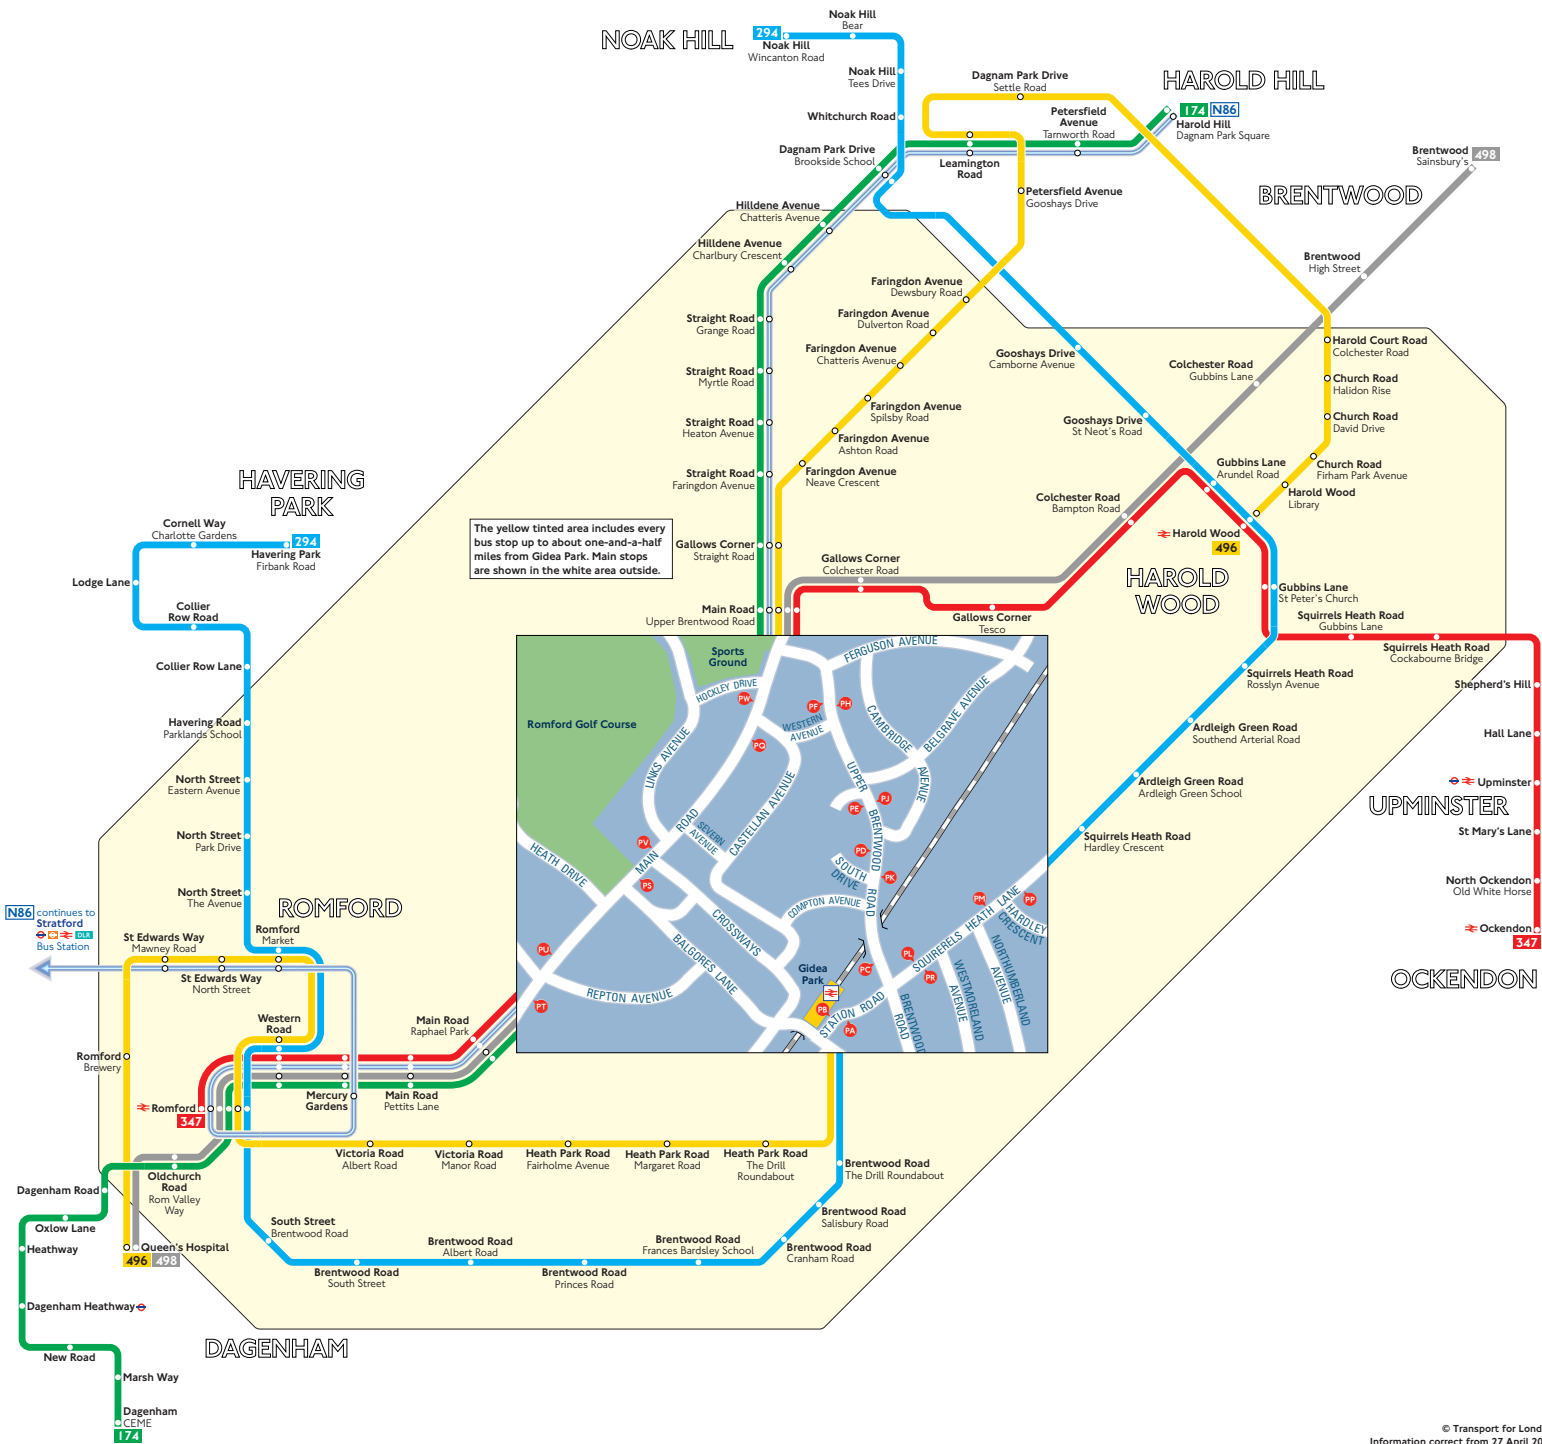

Buses from Gidea Park

Key

- Connections with London Underground
- Connections with London Overground
- Connections with National Rail
- Connections with Docklands Light Railway
- ★ Mondays to Saturdays only

A Red discs show the bus stop you need for your chosen bus service. The disc appears on the top of the bus stop in the street (see map of town centre in centre of diagram).

Route finder

Day buses

Bus routes	Towards	Bus stops
174	Dagenham	PC PS PT
	Harold Hill	PU PV PW
294	Havering Park	PA PP PR
	Noak Hill	PH PL PH
347	Ockendon ★	PU PV PW
	Romford ★	QC QS QT
496	Harold Wood	RB RC RD RE RF
	Queen's Hospital	TA TH TJ TK
498	Brentwood	RU RV RW
	Queen's Hospital	QC QS QT

Night buses

Bus route	Towards	Bus stops
N86	Harold Hill	PU PV PW
	Stratford	QC QS QT