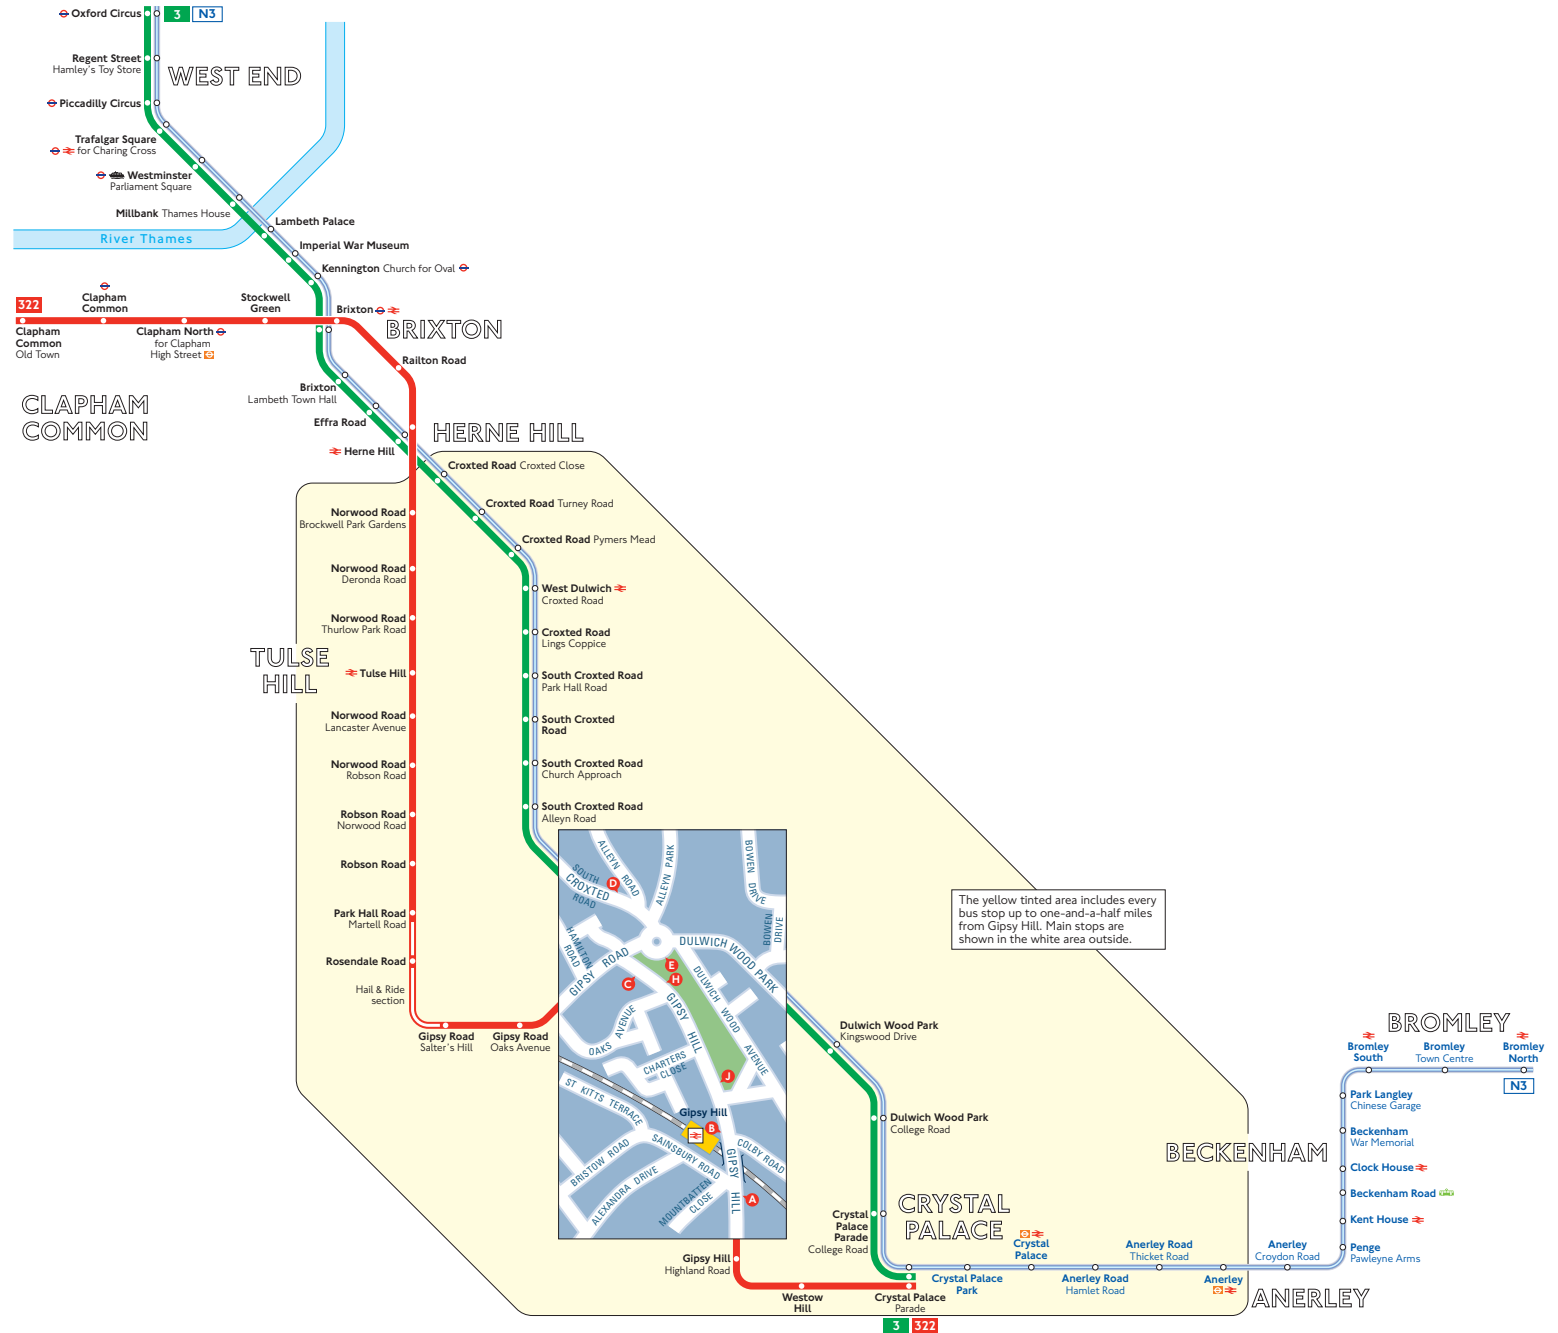

Buses from Gipsy Hill

Key

- Connections with London Underground
- Connections with London Overground
- Connections with National Rail
- Connections with river boats
- Connections with Tramlink

Red discs show the bus stop you need for your chosen bus service. The disc **A** appears on the top of the bus stop in the street (see map of town centre in centre of diagram).

Route finder

Day buses

Bus route	Towards	Bus stops
3	Crystal Palace	D
	Oxford Circus	E
322	Clapham Common	B C
	Crystal Palace	A H J

Night buses

Bus route	Towards	Bus stops
N3	Bromley	D
	Oxford Circus	E