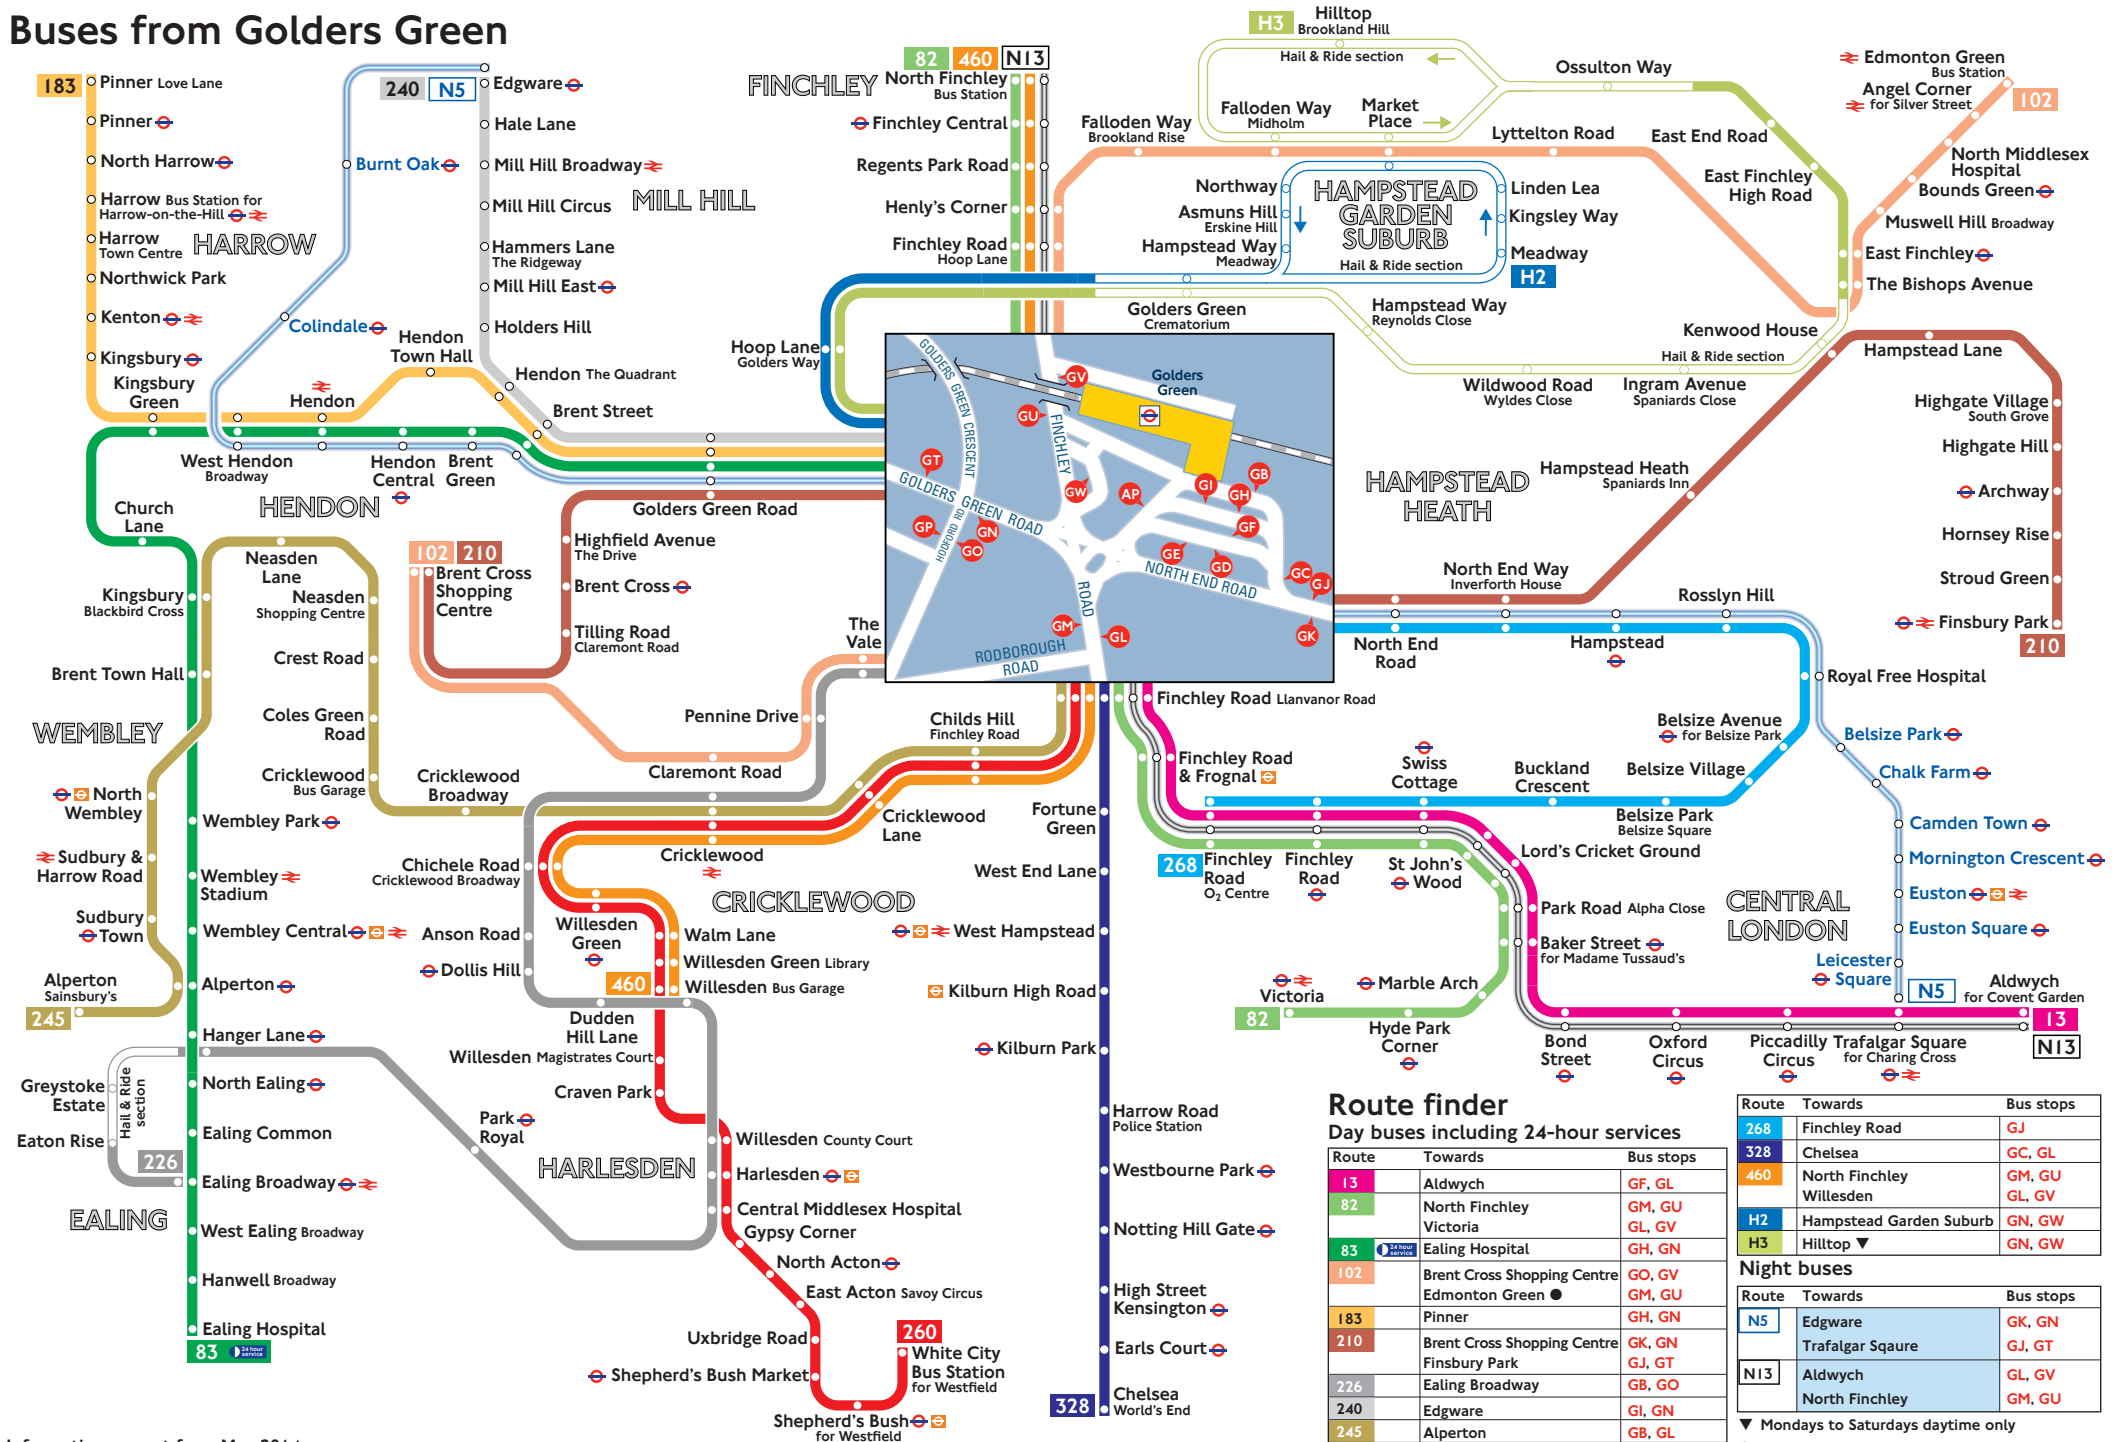

Buses from Golders Green

Route finder

Day buses including 24-hour services

Route	Towards	Bus stops
13	Aldwych	GF, GL
82	North Finchley Victoria	GM, GU GL, GV
83	Ealing Hospital	GH, GN
102	Brent Cross Shopping Centre Edmonton Green ●	GO, GV GM, GU
183	Pinner	GH, GN
210	Brent Cross Shopping Centre Finsbury Park	GK, GN GJ, GT
226	Ealing Broadway	GB, GO
240	Edgware	GI, GN
245	Alperton	GB, GL
260	White City	GF, GL

Route	Towards	Bus stops
268	Finchley Road	GJ
328	Chelsea	GC, GL
460	North Finchley Willesden	GM, GU GL, GV
H2	Hampstead Garden Suburb	GN, GW
H3	Hilltop	GN, GW

Night buses

Route	Towards	Bus stops
N5	Edgware Trafalgar Square	GK, GN GJ, GT
N13	Aldwych North Finchley	GL, GV GM, GU

▼ Mondays to Saturdays daytime only

● Route 102 is a 24-hour service between Golders Green and Edmonton Green