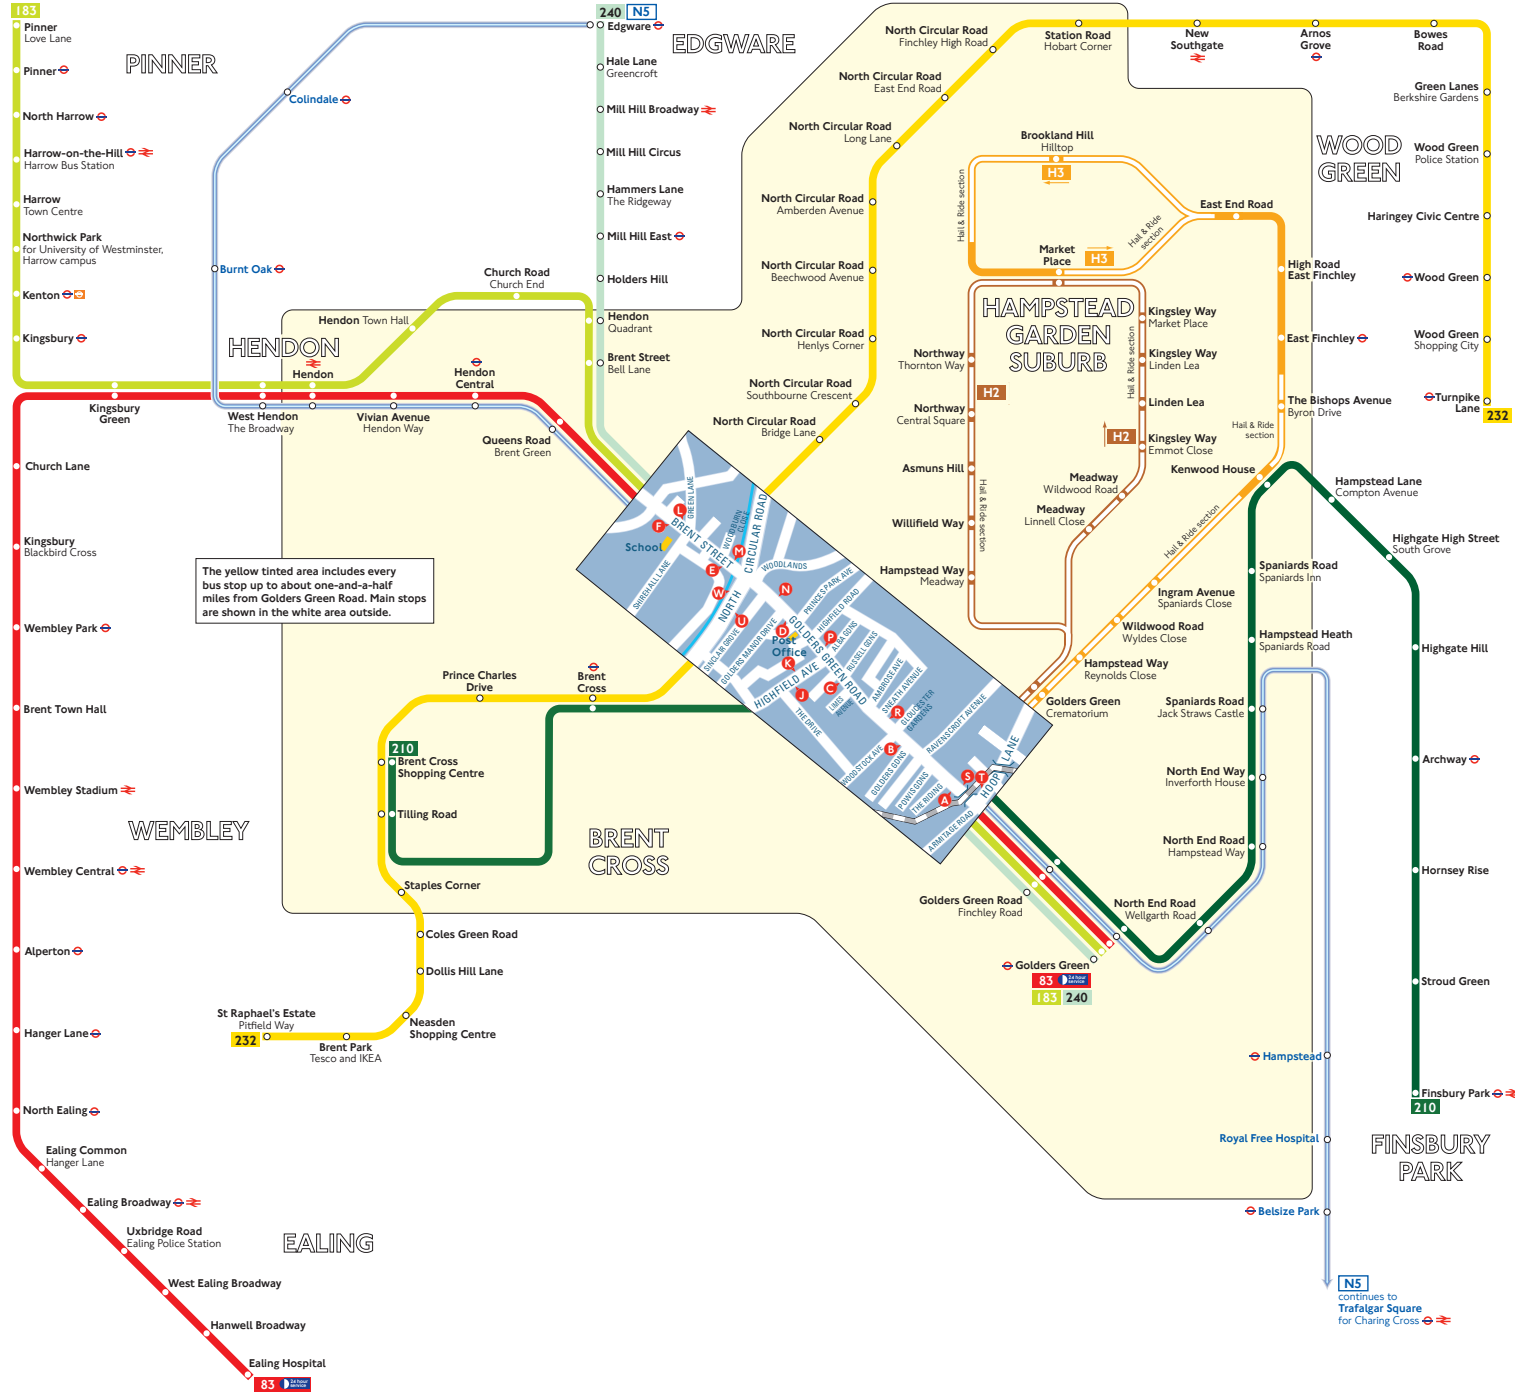

# Buses from Golders Green Road

## Route finder

### Day buses including 24-hour services

Bus route	Towards	Bus stops
<b>83</b>	Ealing Hospital	A B C D E F
	Golders Green	L M N P R S
<b>183</b>	Golders Green	L M N P R S
	Pinner	A B C D E F
<b>210</b>	Brent Cross	A B C J
	Finsbury Park	K R S
<b>232</b>	St. Raphael's	U
	Turnpike Lane	W
<b>240</b>	Edgware	A B C D E F
	Golders Green	L M N P R S
<b>H2</b>	Hampstead Garden Suburb	T
<b>H3</b>	Hilltop ★	T

### Night buses

Bus route	Towards	Bus stops
<b>N5</b>	Edgware	A B C D E F
	Trafalgar Square	L M N P R S

★ Mondays to Saturdays only