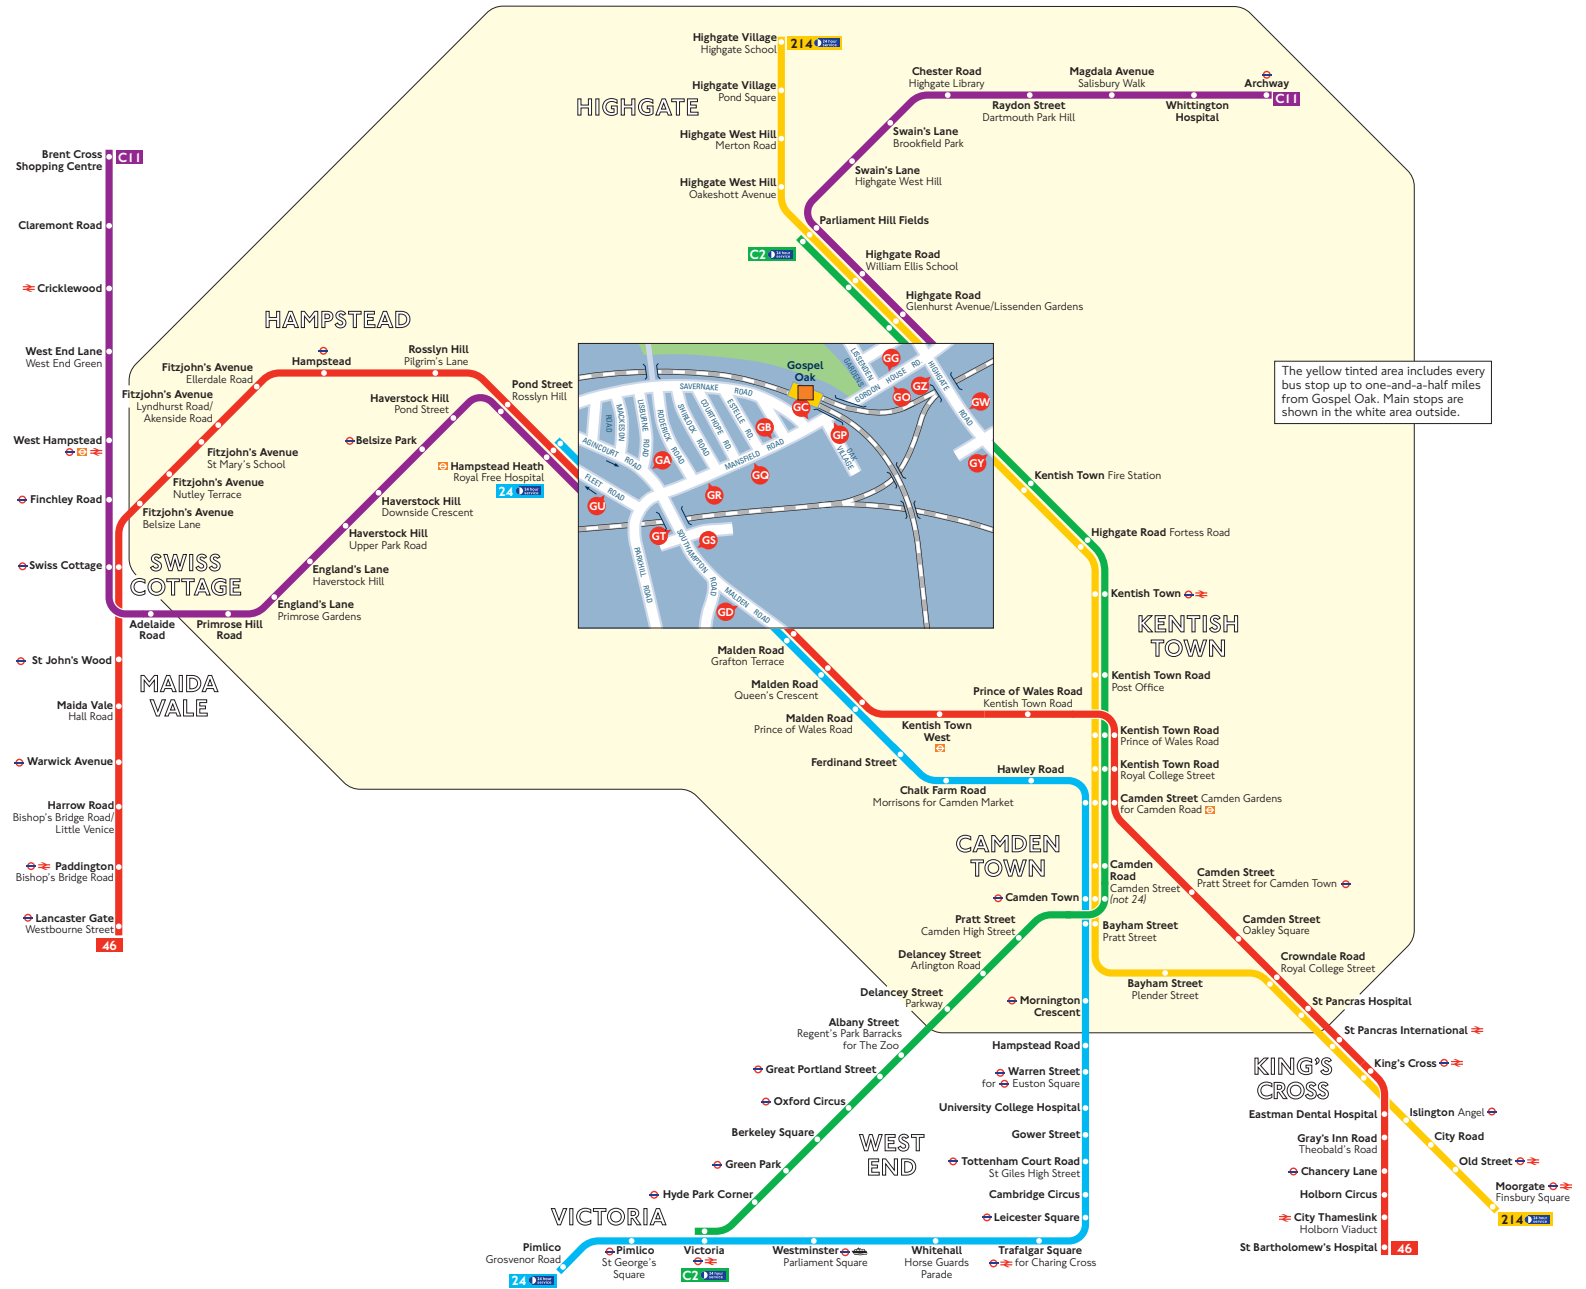

Buses from Gospel Oak

Key

- Connections with London Underground
- Connections with London Overground
- Connections with National Rail
- Connections with river boats

A Red discs show the bus stop you need for your chosen bus service. The disc **A** appears on the top of the bus stop in the street (see map of town centre in centre of diagram).

Route finder

Day buses including 24-hour services

Bus route	Towards	Bus stops
24	Hampstead Heath	GD GT GU
	Pimlico	GA GS
46	Lancaster Gate	GD GT GU
	St Bartolomew's Hospital	GA GS
214	Highgate Village	GY GZ
	Moorgate	GW
C2	Parliament Hill Fields	GY GZ
	Victoria	GV
C11	Archway	GA GB GC GD
	Brent Cross Shopping Centre	GC GF GG GR GU