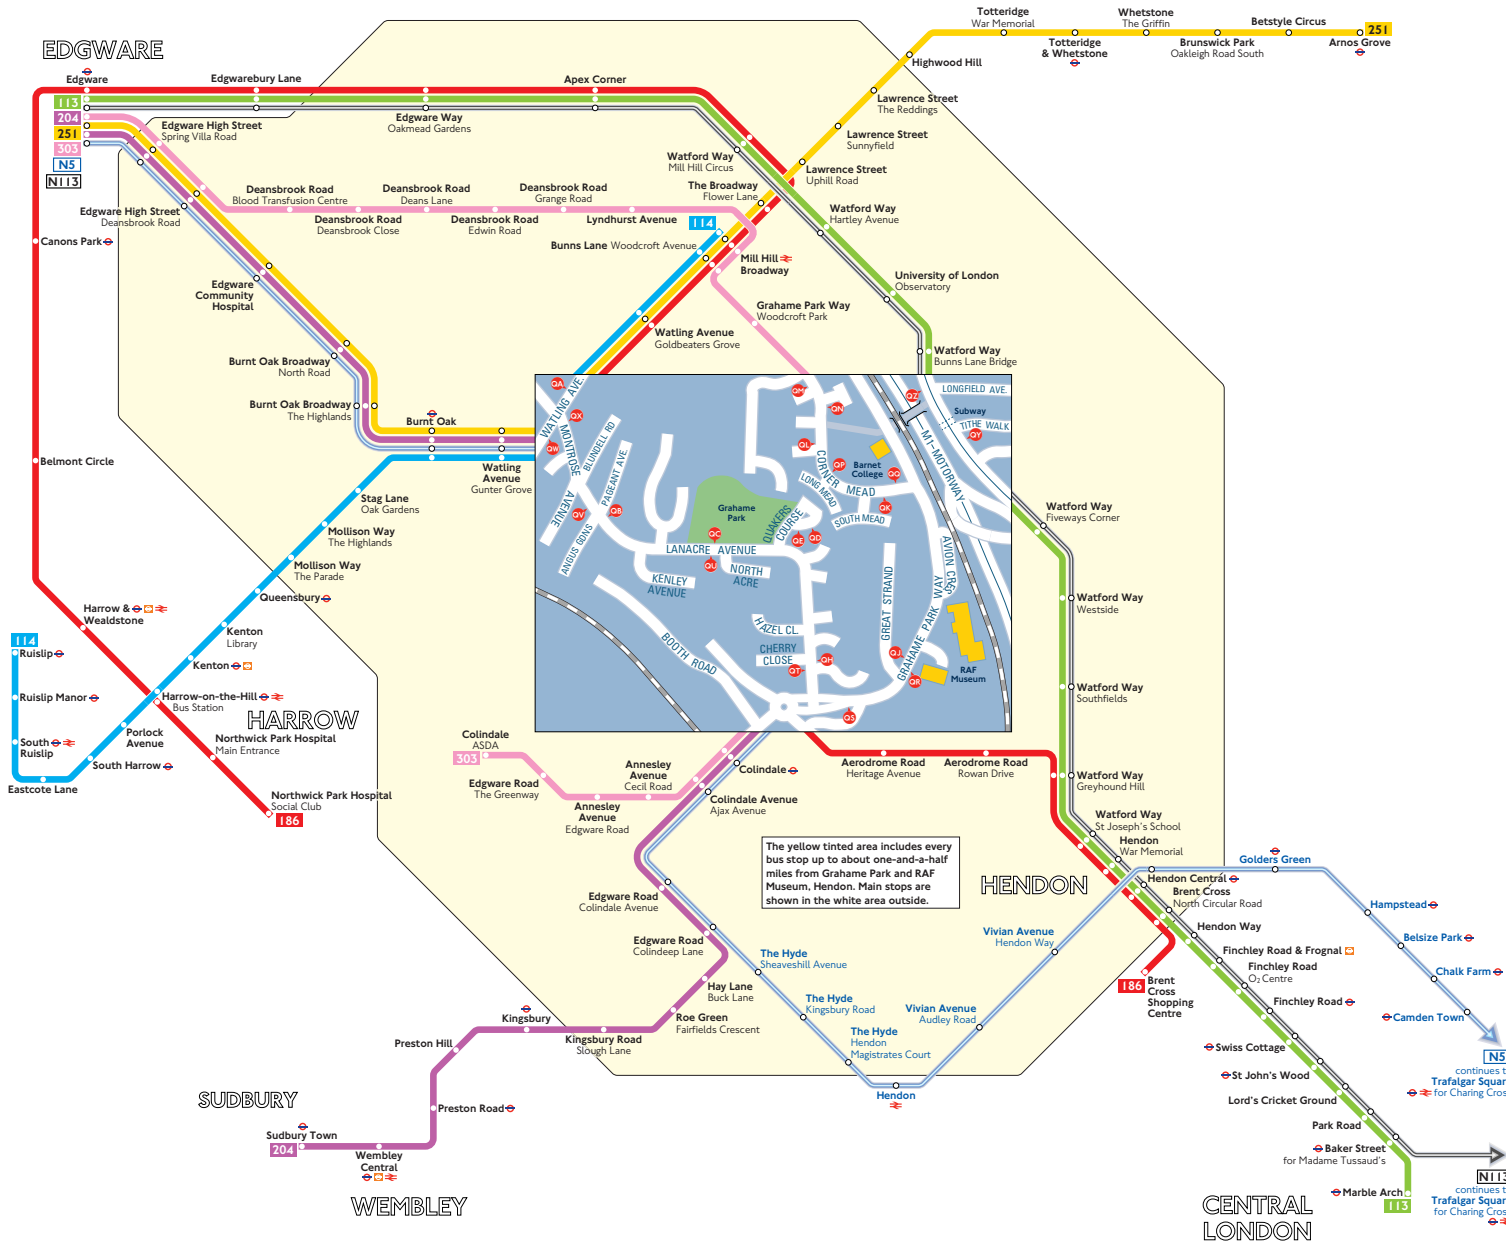

Buses from Grahame Park and RAF Museum, Hendon

Key

- 113 Day buses in black
- N5 Night buses in blue
- Connections with London Underground
- Connections with London Overground
- Connections with National Rail

Red discs show the bus stop you need for your chosen bus service. The disc **A** appears on the top of the bus stop in the street (see map of town centre in centre of diagram).

Route finder

Day buses

Bus route	Towards	Bus stops
113	Edgware	02
	Marble Arch	01
114	Mill Hill Broadway	0A
	Ruislip	0W
186	Brent Cross Shopping Centre	0B 0C 0D 0E 0F 0X
	Northwick Park Hospital	0A 0T 0U 0V 0W
204	Edgware	0B 0T 0U 0V 0W
	Sudbury	0C 0D 0E 0F 0X
251	Arnos Grove	0A
	Edgware	0W
303	Colindale	0B 0C 0D 0E 0F 0G 0H 0I 0J 0K 0L 0M 0N 0O 0P 0Q 0R 0S 0T 0U 0V 0W 0X 0Y
	Edgware	0D 0E 0F 0G 0H 0I 0J 0K 0L 0M 0N 0O 0P 0Q 0R 0S 0T 0U 0V 0W 0X 0Y

Night buses

Bus route	Towards	Bus stops
N5	Edgware	0B 0C 0D 0E 0F 0X
	Trafalgar Square	0B 0C 0D 0E 0F 0X
NI13	Edgware	02
	Trafalgar Square	0Y