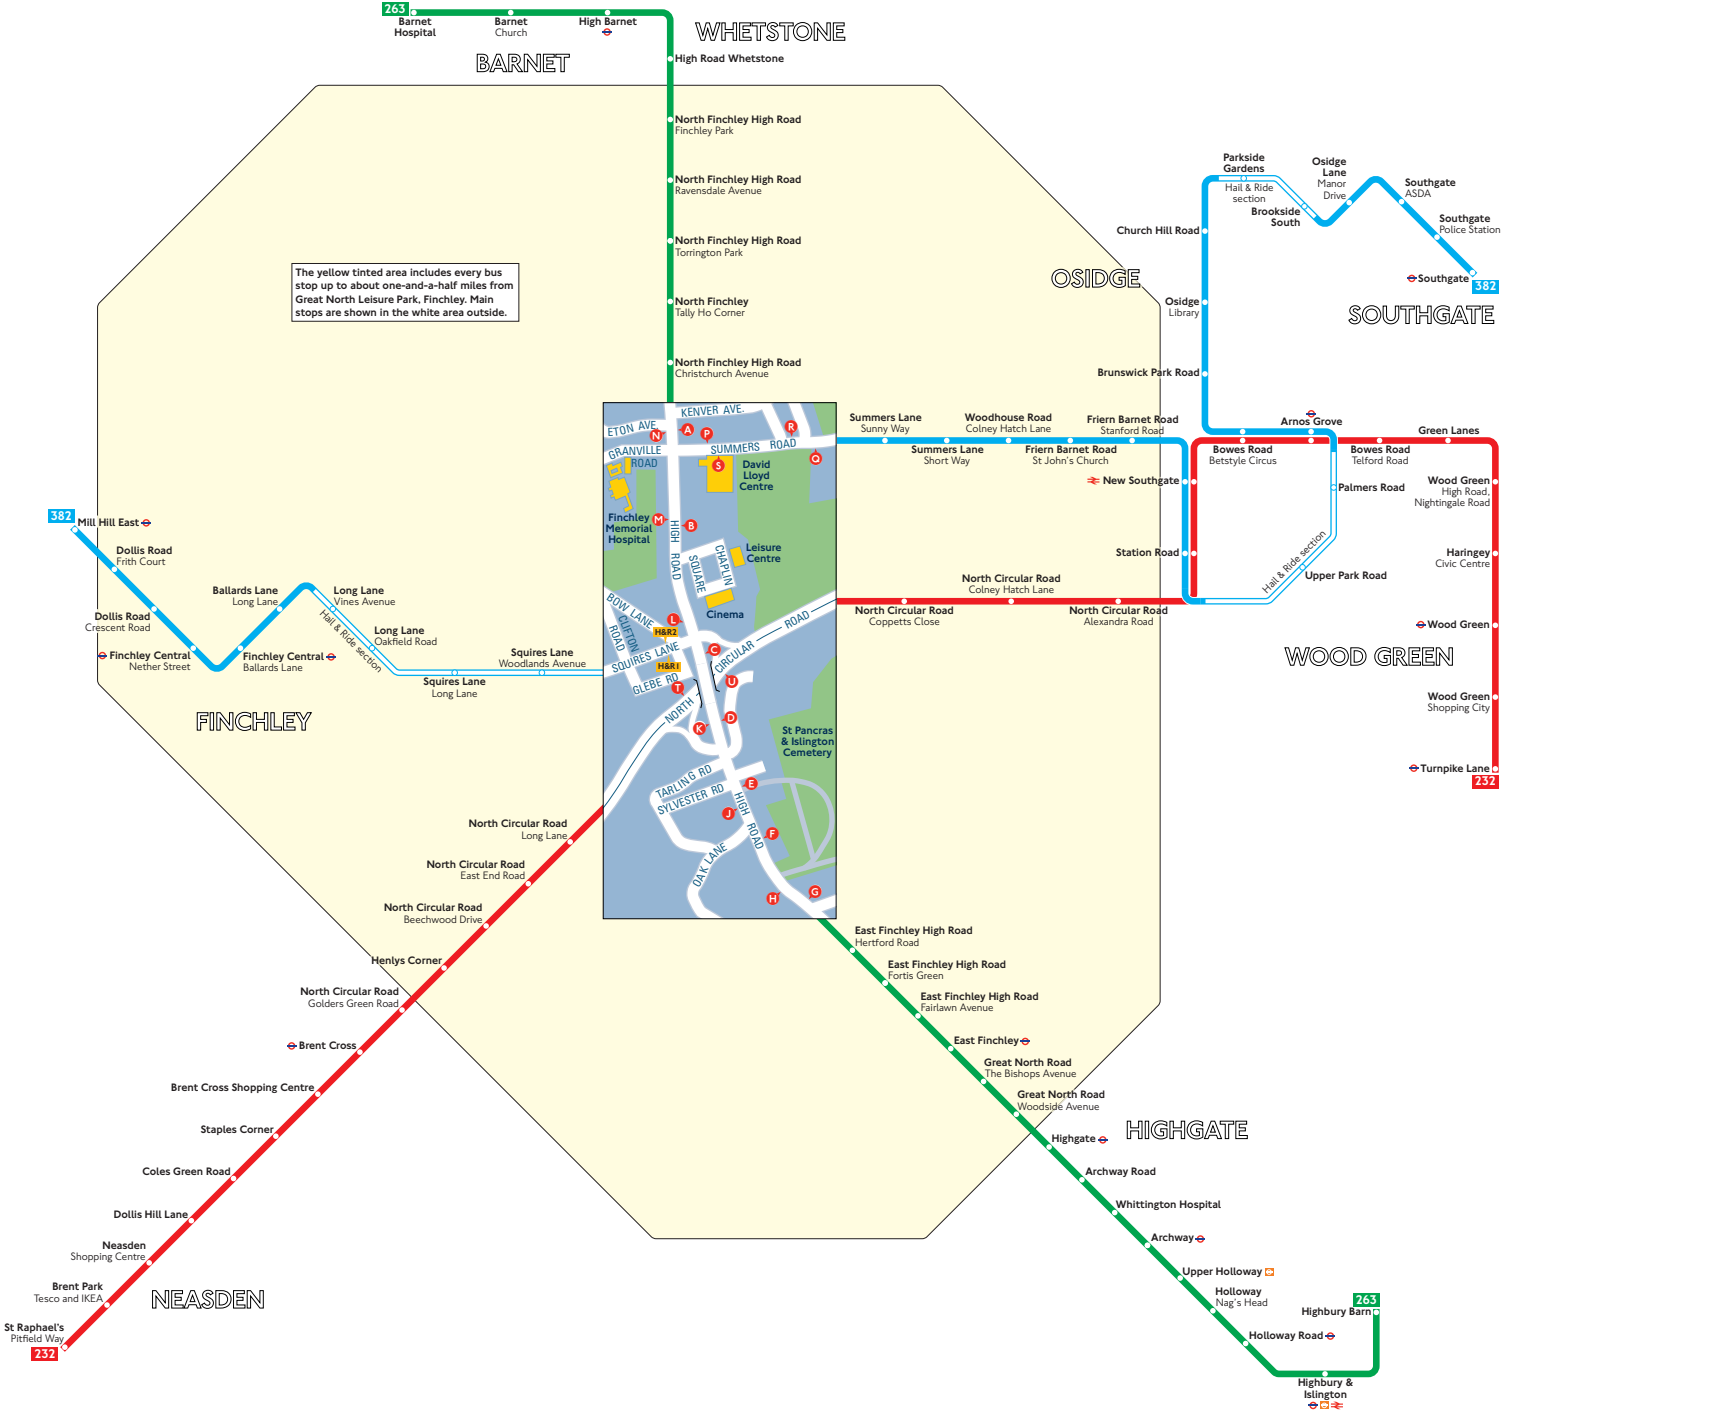

# Buses from Great North Leisure Park, Finchley

**Key**

- Connections with London Underground
- Connections with London Overground
- Connections with National Rail

Route 382 operates as Hail & Ride on the sections of roads marked **H&R1** and **H&R2** on the map. Buses stop at any safe point along the road. There are no bus stops at these locations, but please indicate clearly to the driver when you wish to board or alight.

Red discs show the bus stop you need for your chosen bus service. The disc **A** appears on the top of the bus stop in the street (see map of town centre in centre of diagram).

## Route finder

### Day buses

Bus route	Towards	Bus stops
<b>232</b>	St Raphael's	<b>U</b>
	Turnpike Lane	<b>T</b>
<b>263</b>	Barnet General Hospital	<b>H J K L M N</b>
	Highbury Barn	<b>A B C D E F G</b>
<b>382</b>	Mill Hill East	<b>B G S H&amp;R1</b>
	Southgate	<b>L M P R H&amp;R2</b>