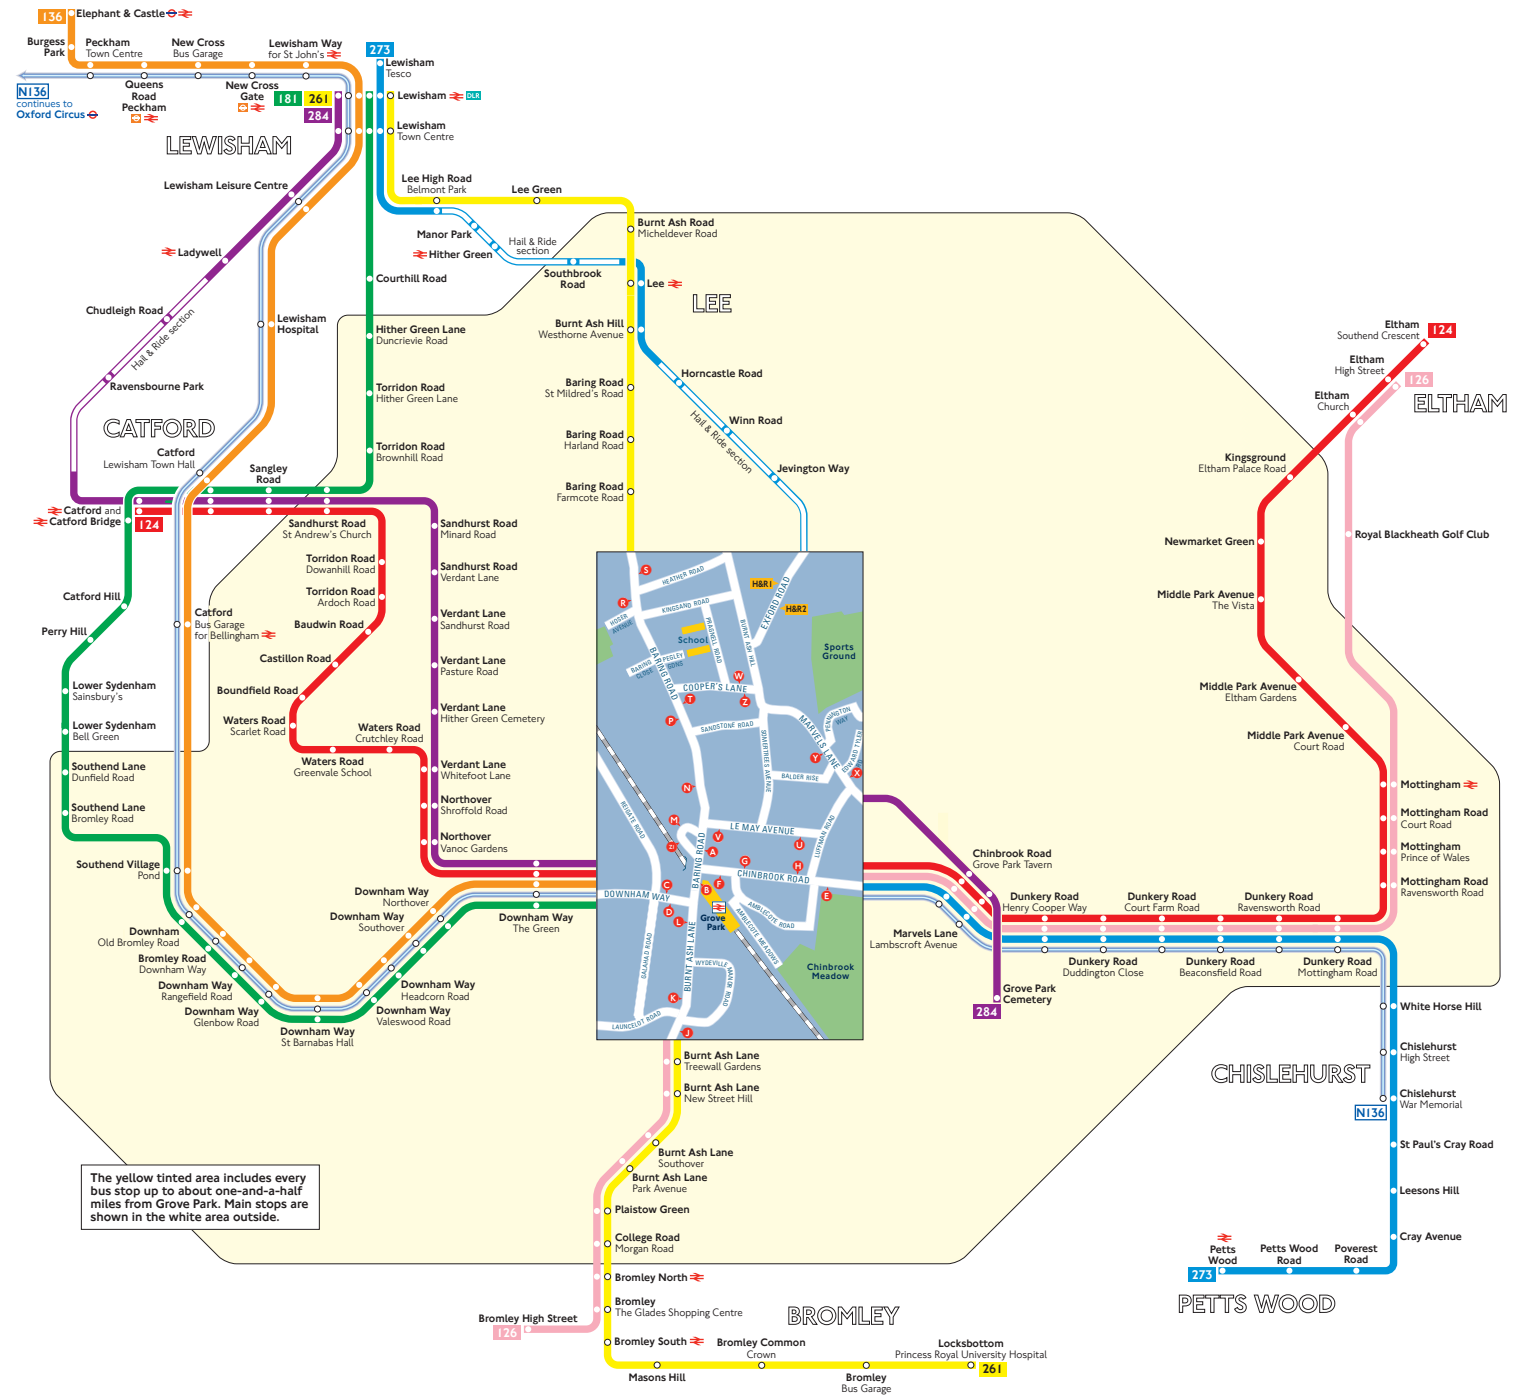

Buses from Grove Park

Route finder

Day buses

Bus route	Towards	Bus stops
124	Catford	D E F
	Eltham	C G H
126	Bromley	B E J
	Eltham	G H K L
136	Elephant & Castle	M D
181	Lewisham	M D
261	Lewisham	K L N P R
	Locksbottom	B J S T
273	Lewisham	U V N P W H&R1
	Petts Wood	A G H T Z H&R2
284	Grove Park	C N P W X
	Lewisham	A D T Y Z

Night buses

Bus route	Towards	Bus stops
N136	Chislehurst	C G H
	Oxford Circus	D E F