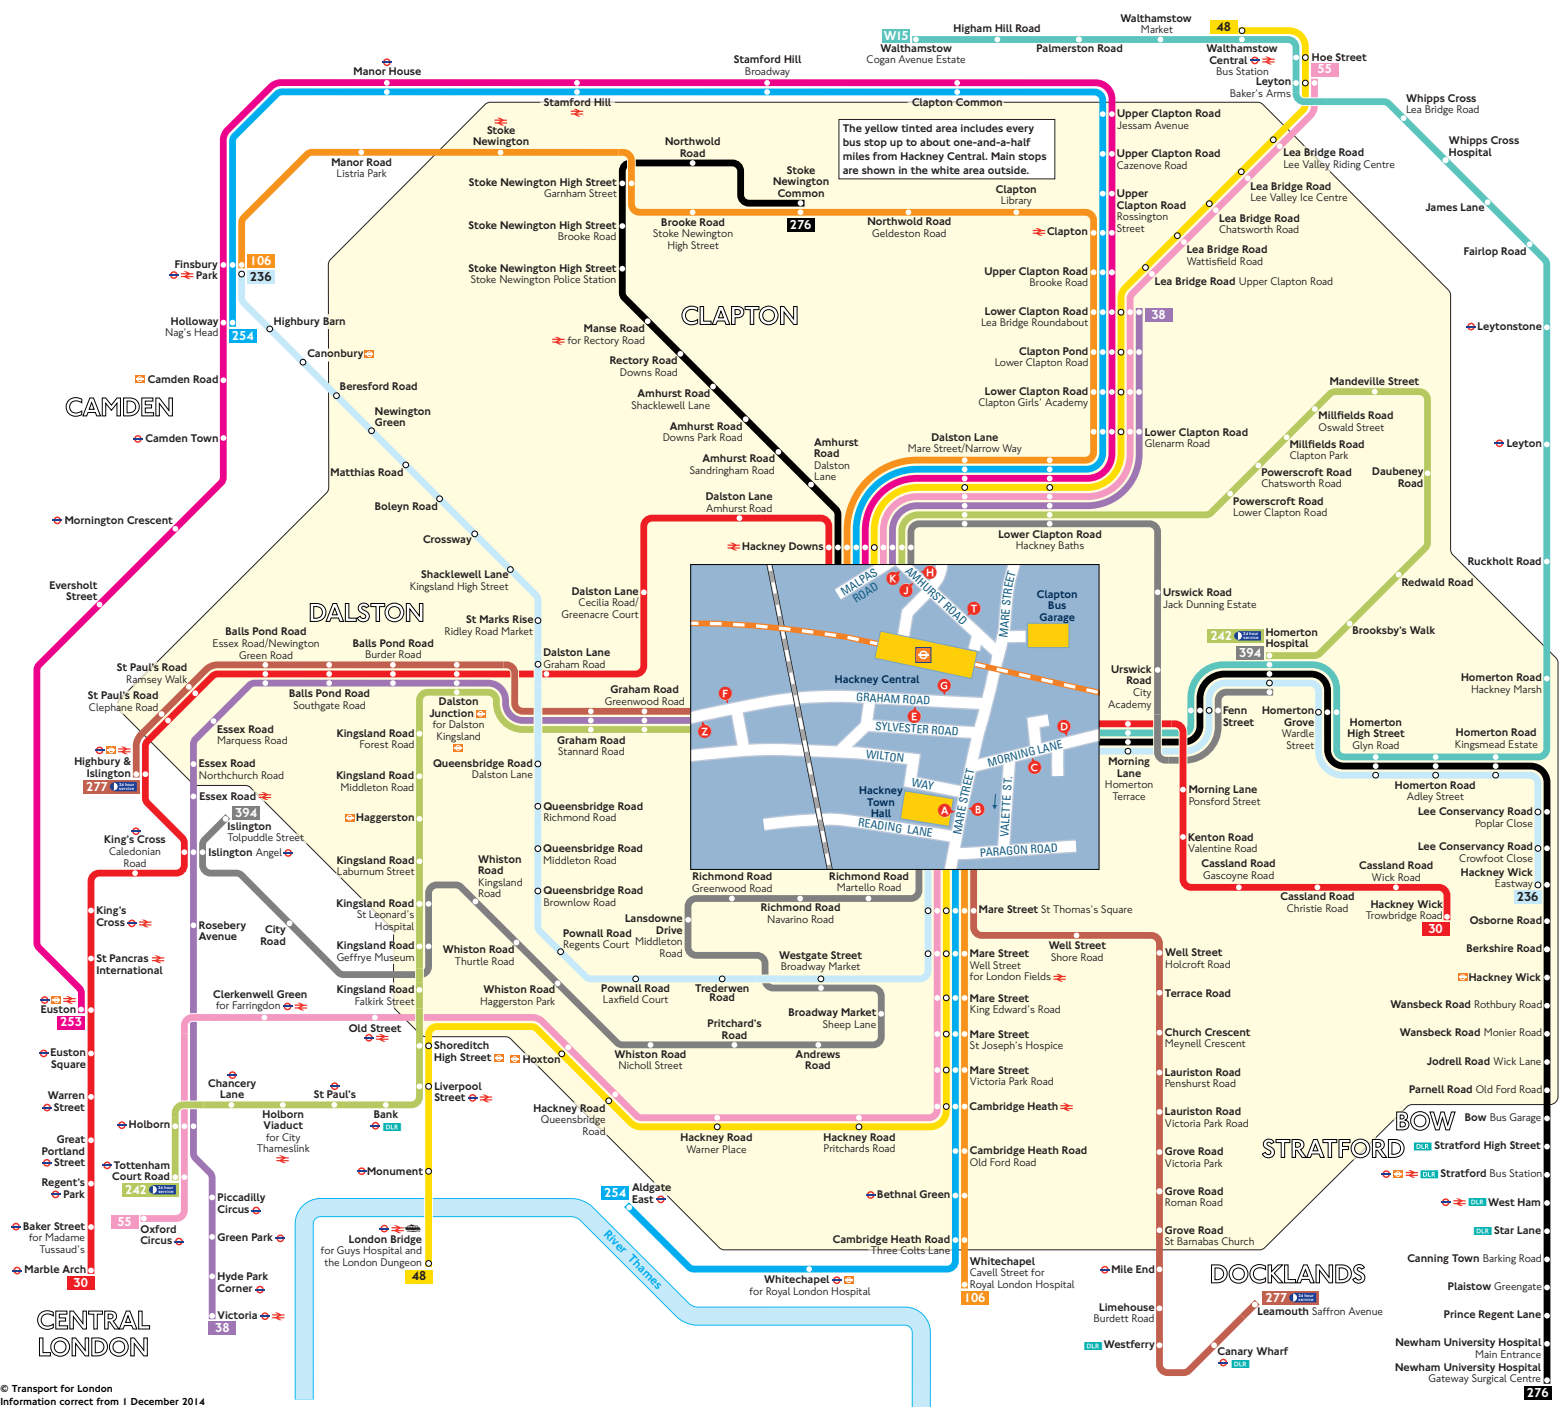

Buses from Hackney Central

Key

- Connections with London Underground
- Connections with London Overground
- Connections with National Rail
- Connections with Docklands Light Railway
- Connections with river boats

A Red discs show the bus stop you need for your chosen bus service. The disc **A** appears on the top of the bus stop in the street (see map of town centre in centre of diagram).

Route finder

Day buses including 24-hour services

Bus route	Towards	Bus stops
30	Hackney Wick	D T
	Marble Arch	A C K
38	Clapton	F G J
	Victoria	E T Z
48	London Bridge	B H
	Walthamstow Central	A J
55	Leyton	A J
	Oxford Circus	B H
106	Finsbury Park	A J
	Whitechapel	B H
236	Finsbury Park	C
	Hackney Wick	A D
242	Homerton Hospital	F G K
	Tottenham Court Road	E T Z
253	Euston	J
254	Aldgate East	B H
	Holloway	A J
276	Newham University Hospital	D T
	Stoke Newington Common	A C K
277	Highbury & Islington	A E Z
	Leamouth	B F G
394	Homerton Hospital	A K
	Islington	B T
W15	Walthamstow	D

Night buses
For night bus information, please see separate poster.