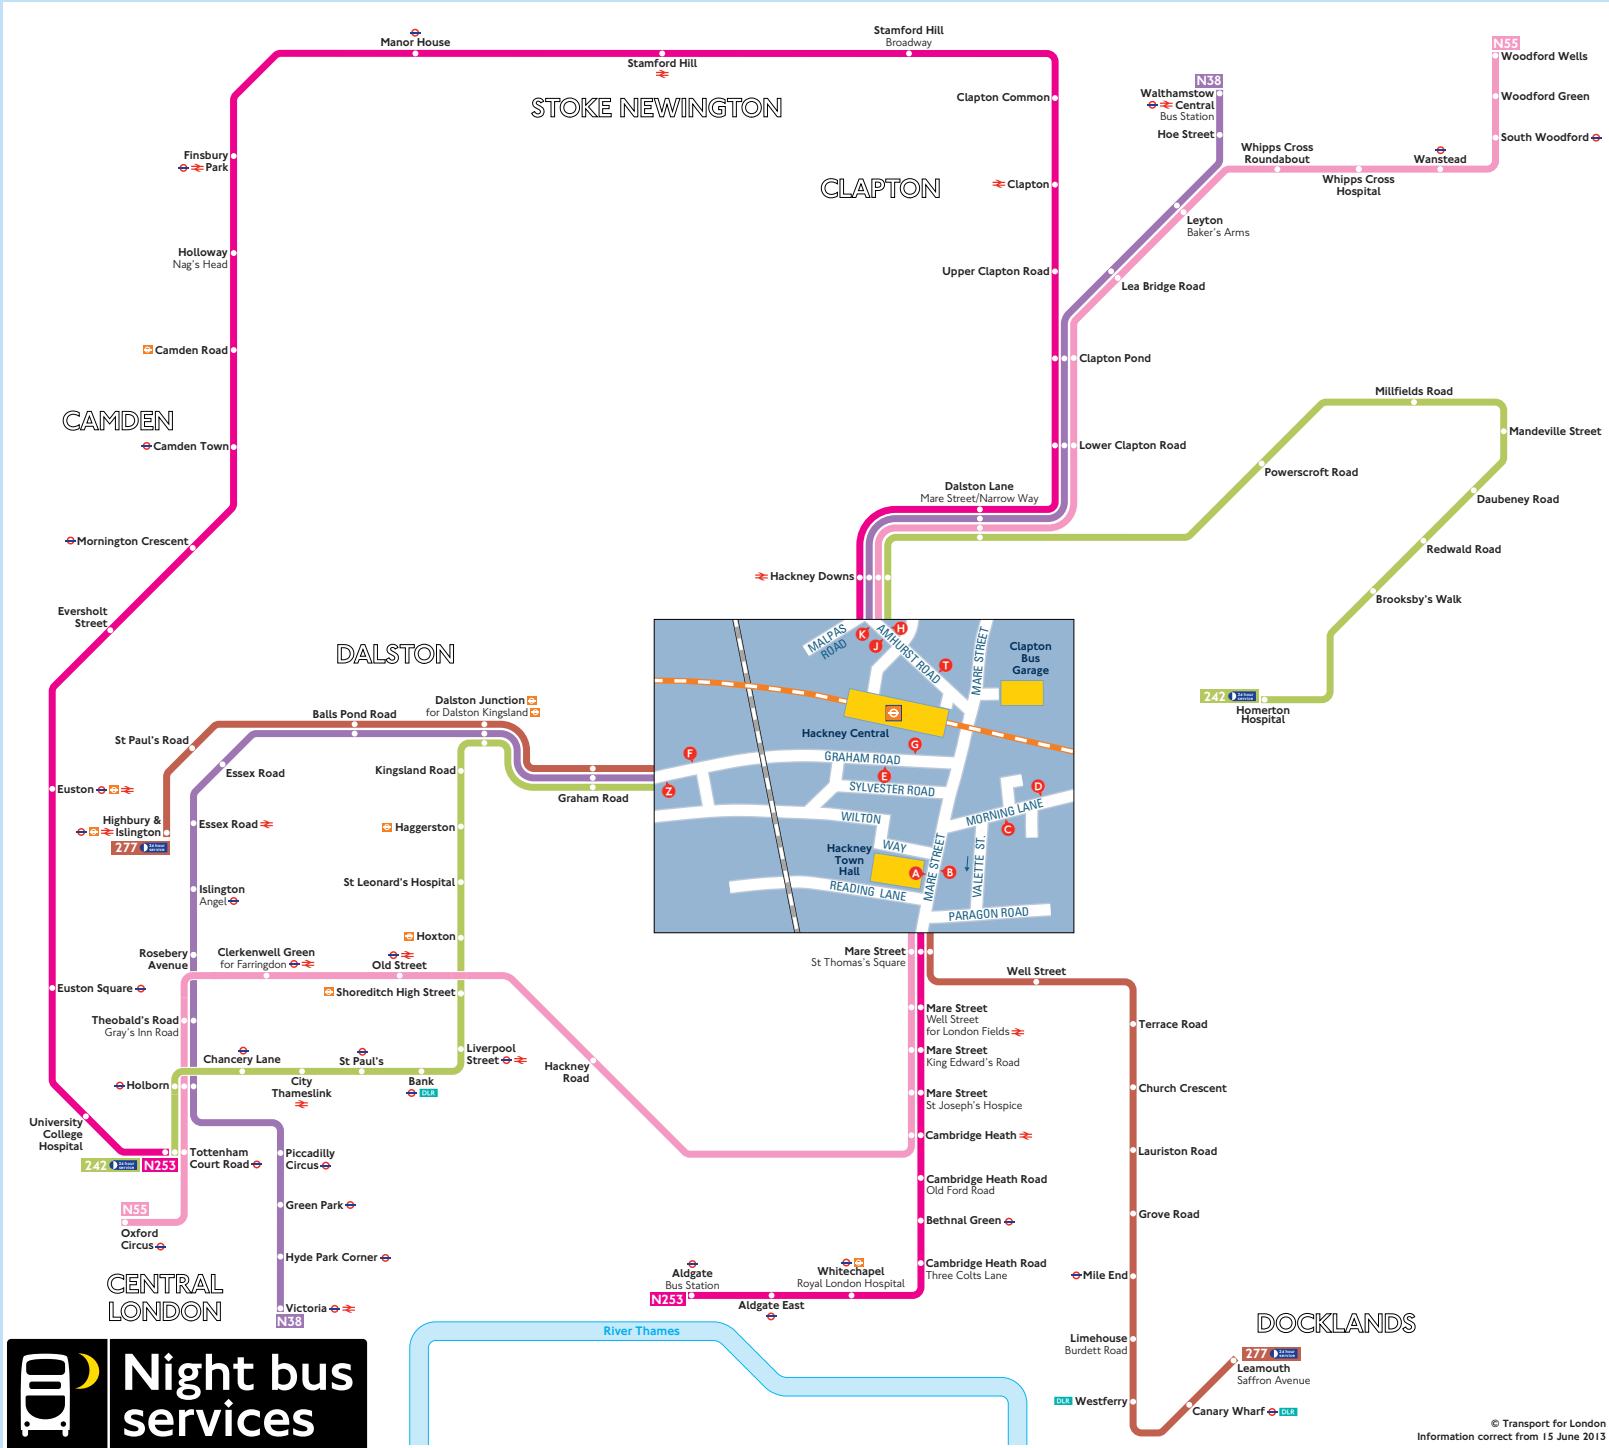

# Night buses from Hackney Central

## Key

- Connections with London Underground
  - Connections with London Overground
  - Connections with National Rail
  - Connections with Docklands Light Railway
- Red discs show the bus stop you need for your chosen bus service. The disc **A** appears on the top of the bus stop in the street (see map of town centre in centre of diagram).

## Route finder

### Night buses including 24-hour services

Bus route	Towards	Bus stops
<b>242</b>	Homerton Hospital	<b>F G K</b>
	Tottenham Court Road	<b>B T Z</b>
<b>277</b>	Highbury & Islington	<b>A E Z</b>
	Leamouth	<b>B F G</b>
<b>N38</b>	Victoria	<b>B T Z</b>
	Walthamstow Central	<b>F G J</b>
<b>N55</b>	Oxford Circus	<b>B T</b>
	Woodford Wells	<b>A J</b>
<b>N253</b>	Aldgate	<b>B H</b>
	Tottenham Court Road	<b>A J</b>