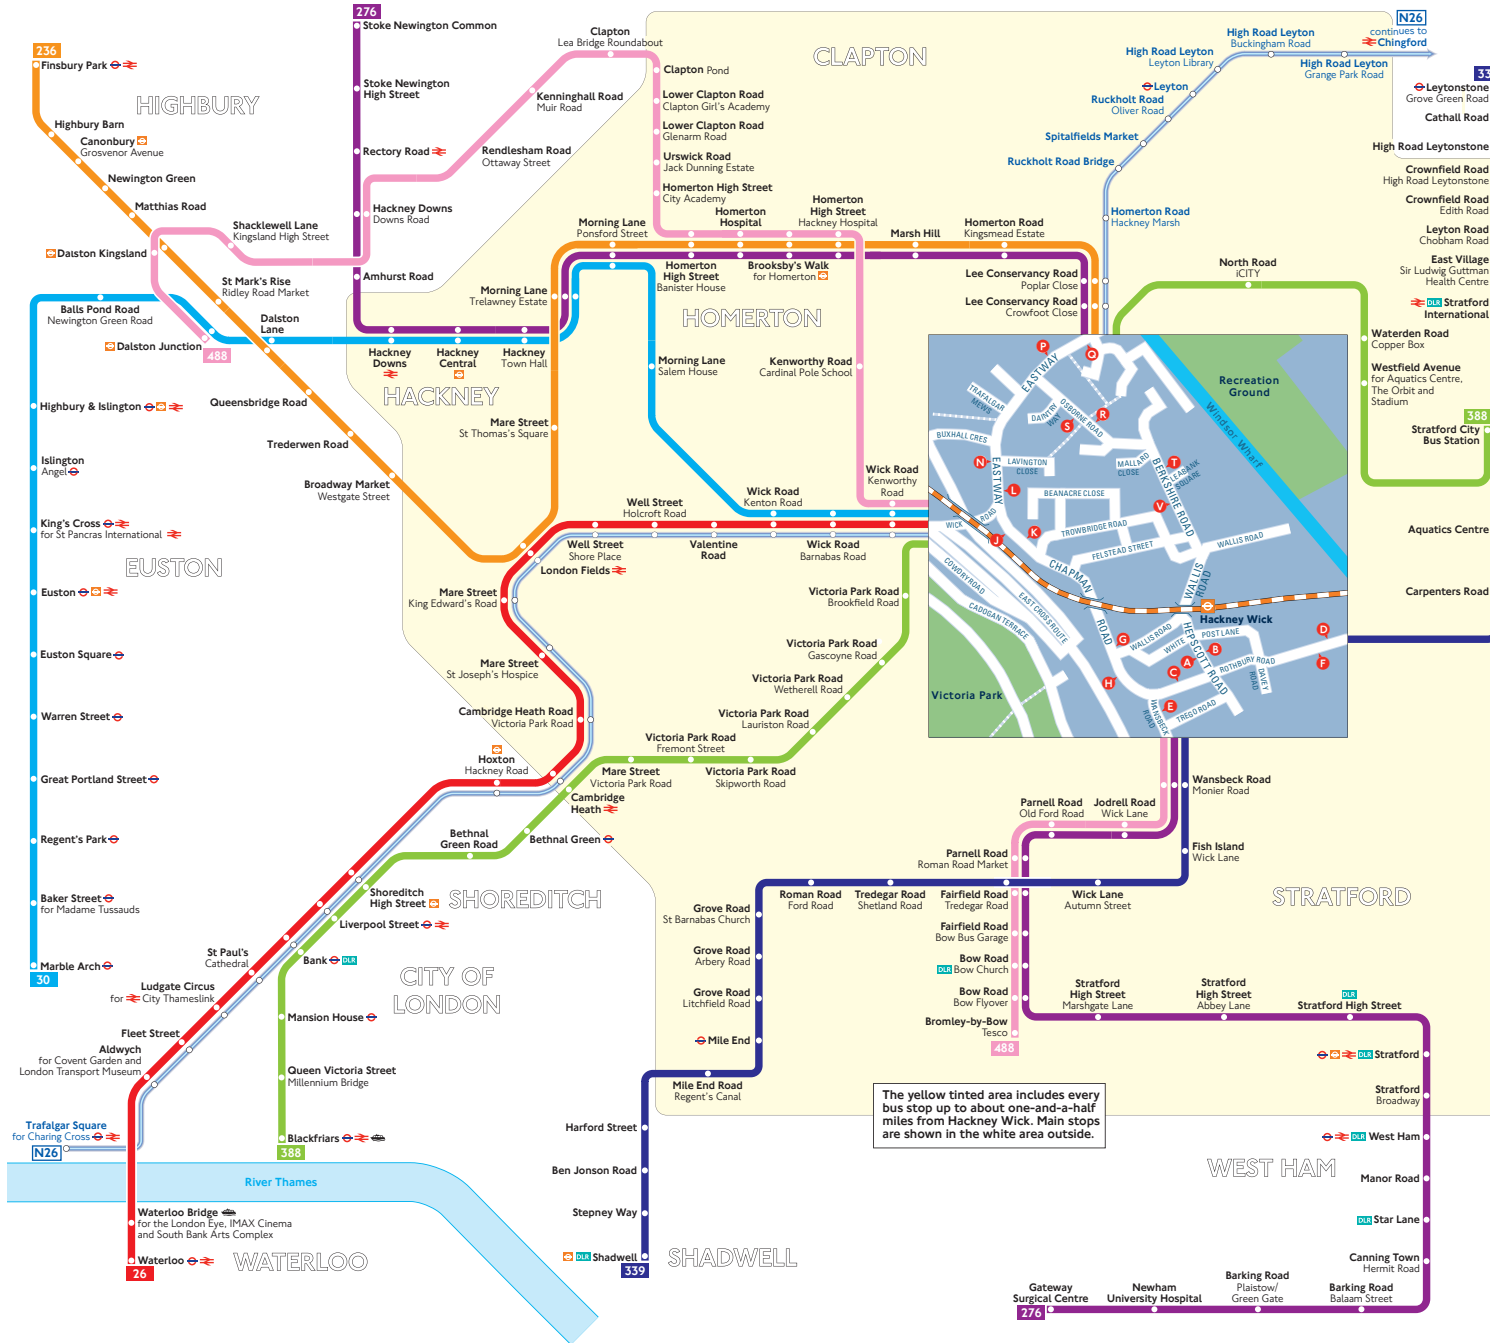

Buses from Hackney Wick

Key

- **26** Day buses in black
- **N26** Night buses in blue
- Connections with London Underground
- Connections with London Overground
- Connections with National Rail
- Connections with Docklands Light Railway
- Connections with river boats

A Red discs show the bus stop you need for your chosen bus service. The disc **A** appears on the top of the bus stop in the street (see map of town centre in centre of diagram).

Route finder

Day buses

Bus route	Towards	Bus stops
26	Waterloo	L
30	Marble Arch	J
236	Finsbury Park	P
276	Newham University Hospital	B E O R T
	Stoke Newington	A P S V
339	Leytonstone	C D
	Shadwell	E F
388	Blackfriars	L O
	Stratford	N P
488	Bromley-by-Bow	E G K
	Dalston Junction	H J

Night buses

Bus route	Towards	Bus stops
N26	Chingford	N P
	Trafalgar Square	L O