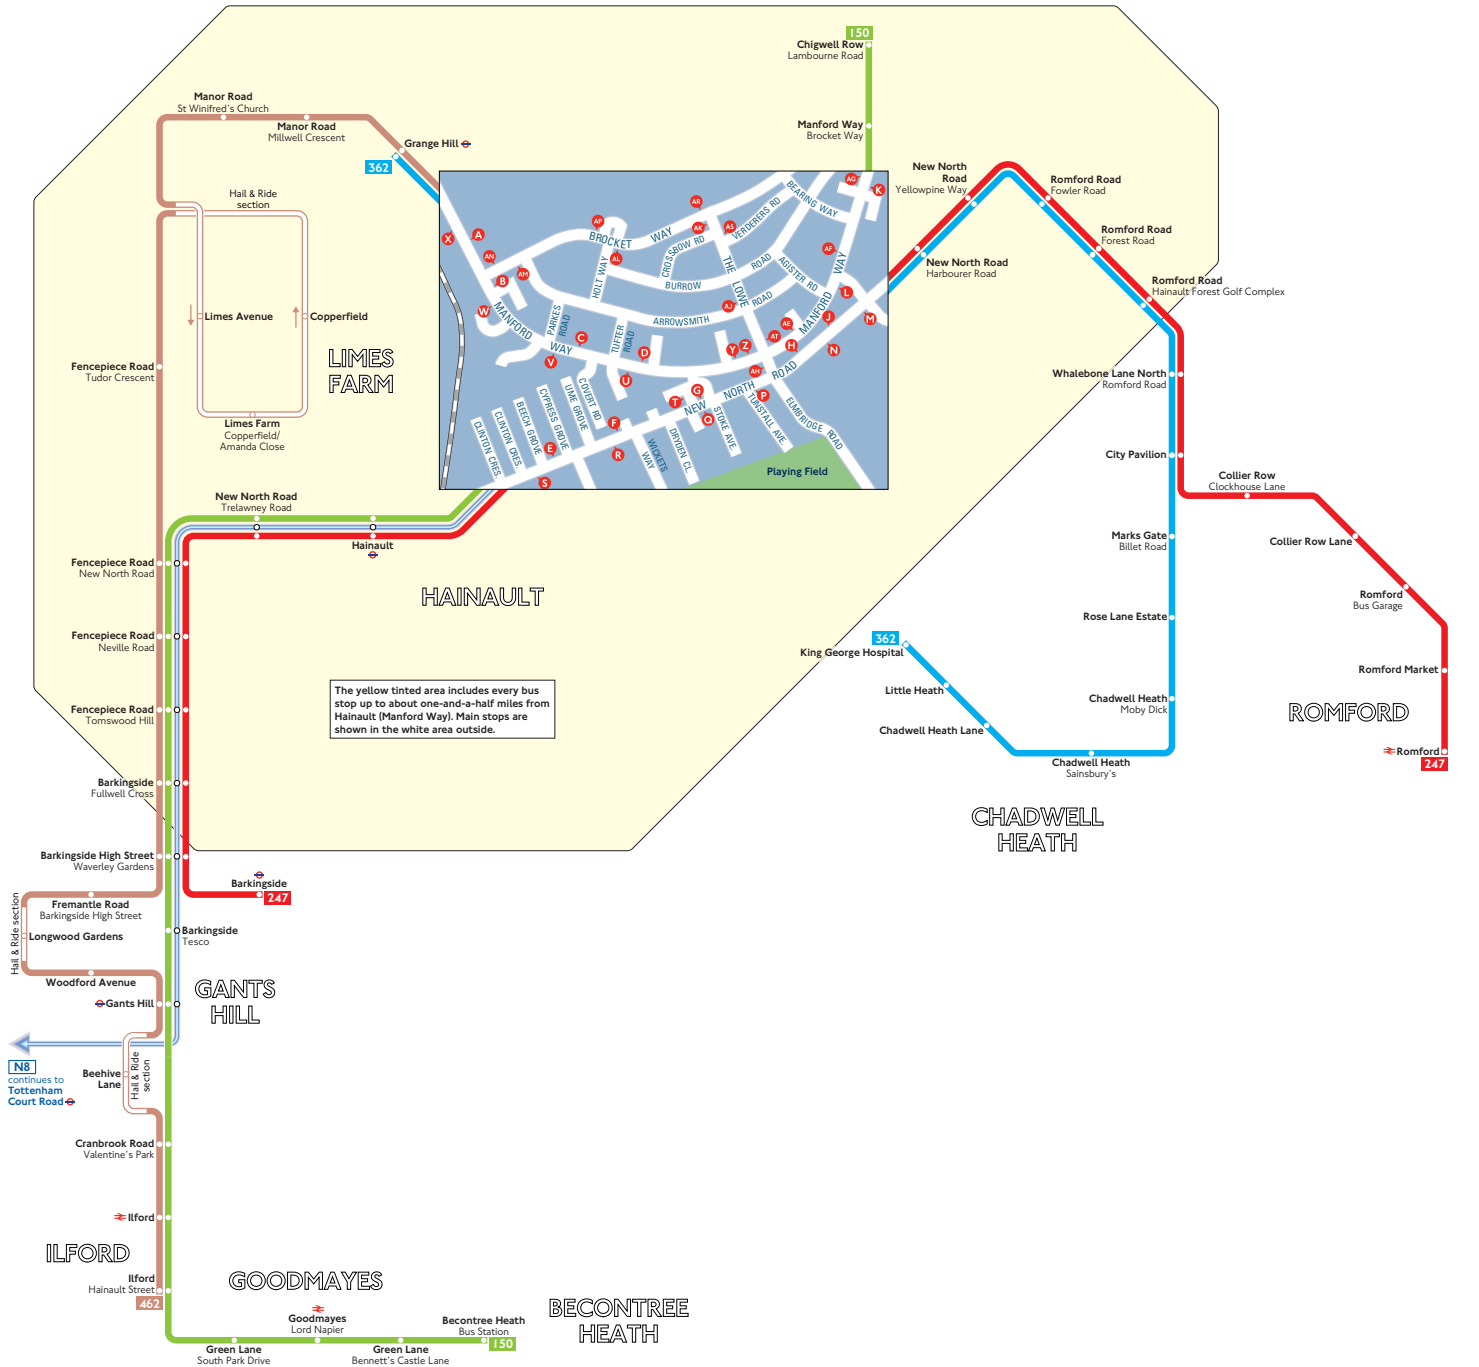

Buses from Hainault (Manford Way)

Key

- 150 Day buses in black
- N8 Night buses in blue
- Connections with London Underground
- Connections with London Overground
- Connections with National Rail
- Connections with Docklands Light Railway

Red discs show the bus stop you need for your chosen bus service. The disc appears on the top of the bus stop in the street (see map of town centre in centre of diagram).

Route finder

Day buses

Bus route	Towards	Bus stops
150	Becontree Heath Chigwell Row	K L P Q R S AS AP AS AM E F G
247	Barkingside Romford	M N P Q R S E F G H J
362	Grange Hill King George Hospital	AN AP AS AL AM MN X A AN AP AS AT H J
462	Ilford	P T U V W X Z

Night buses

Bus route	Towards	Bus stops
N8	Tottenham Court Road	P Q R S Z