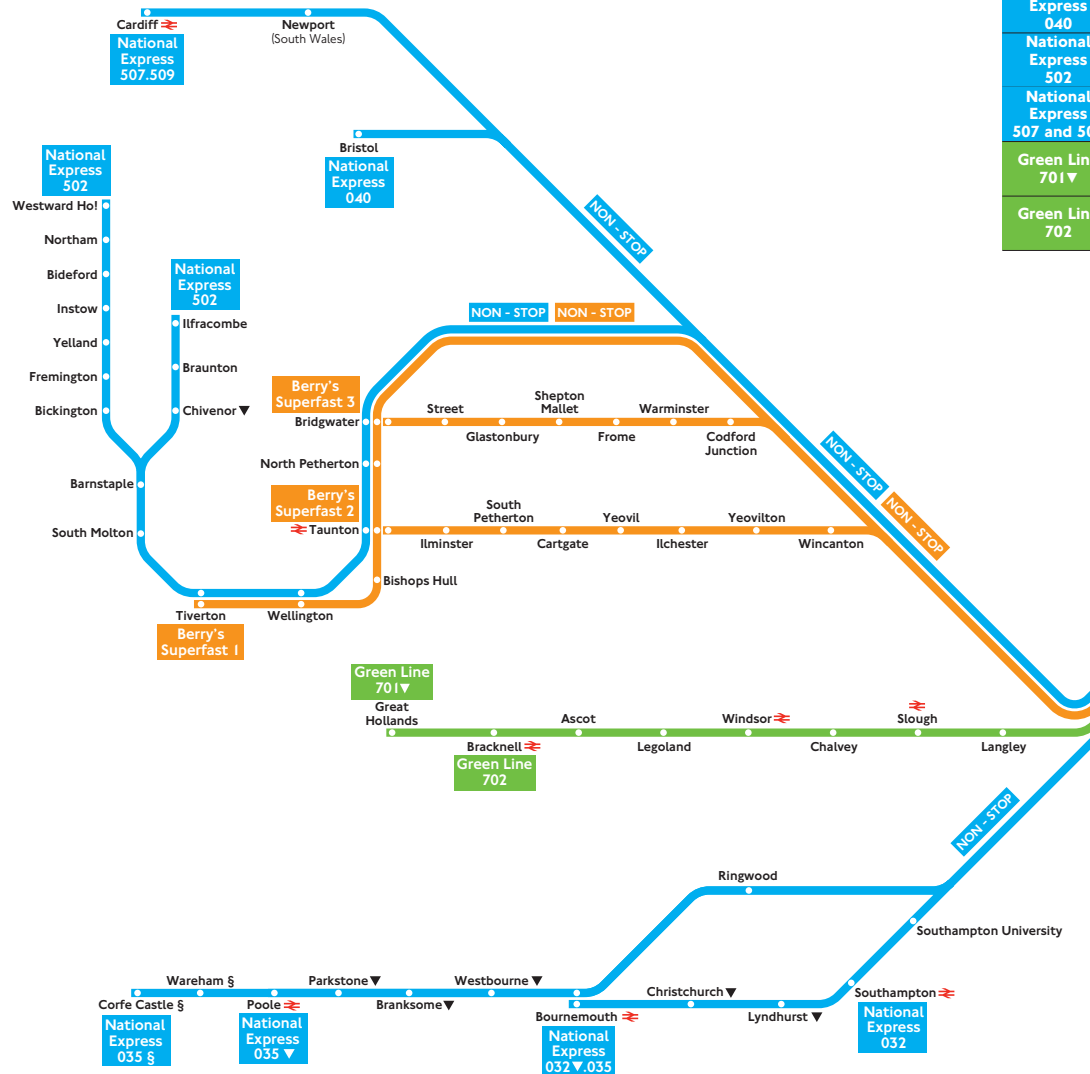

# Coaches from Hammersmith

## Key

-  Connections with London Underground
-  Connections with National Rail
-  Evening journeys only
-  Saturday evenings only

## Route finder

Route	From Hammersmith to	Bus stop
Berry's Superfast 1	Tiverton	D
Berry's Superfast 2	Taunton	D
Berry's Superfast 3	Bridgwater	D
National Express 032	Southampton	sc
	Bournemouth evenings only	sc
National Express 035	Bournemouth	sc
	Poole evenings only	sc
	Corfe Castle Saturday evenings only	sc
National Express 040	Bristol	sc
National Express 502	Ilfracombe and Westward Ho!	sc
National Express 507 and 509	Newport and Cardiff	sc
Green Line 701	Bracknell and Great Hollands	sc
	Evening peak hour journey	
Green Line 702	Bracknell	sc