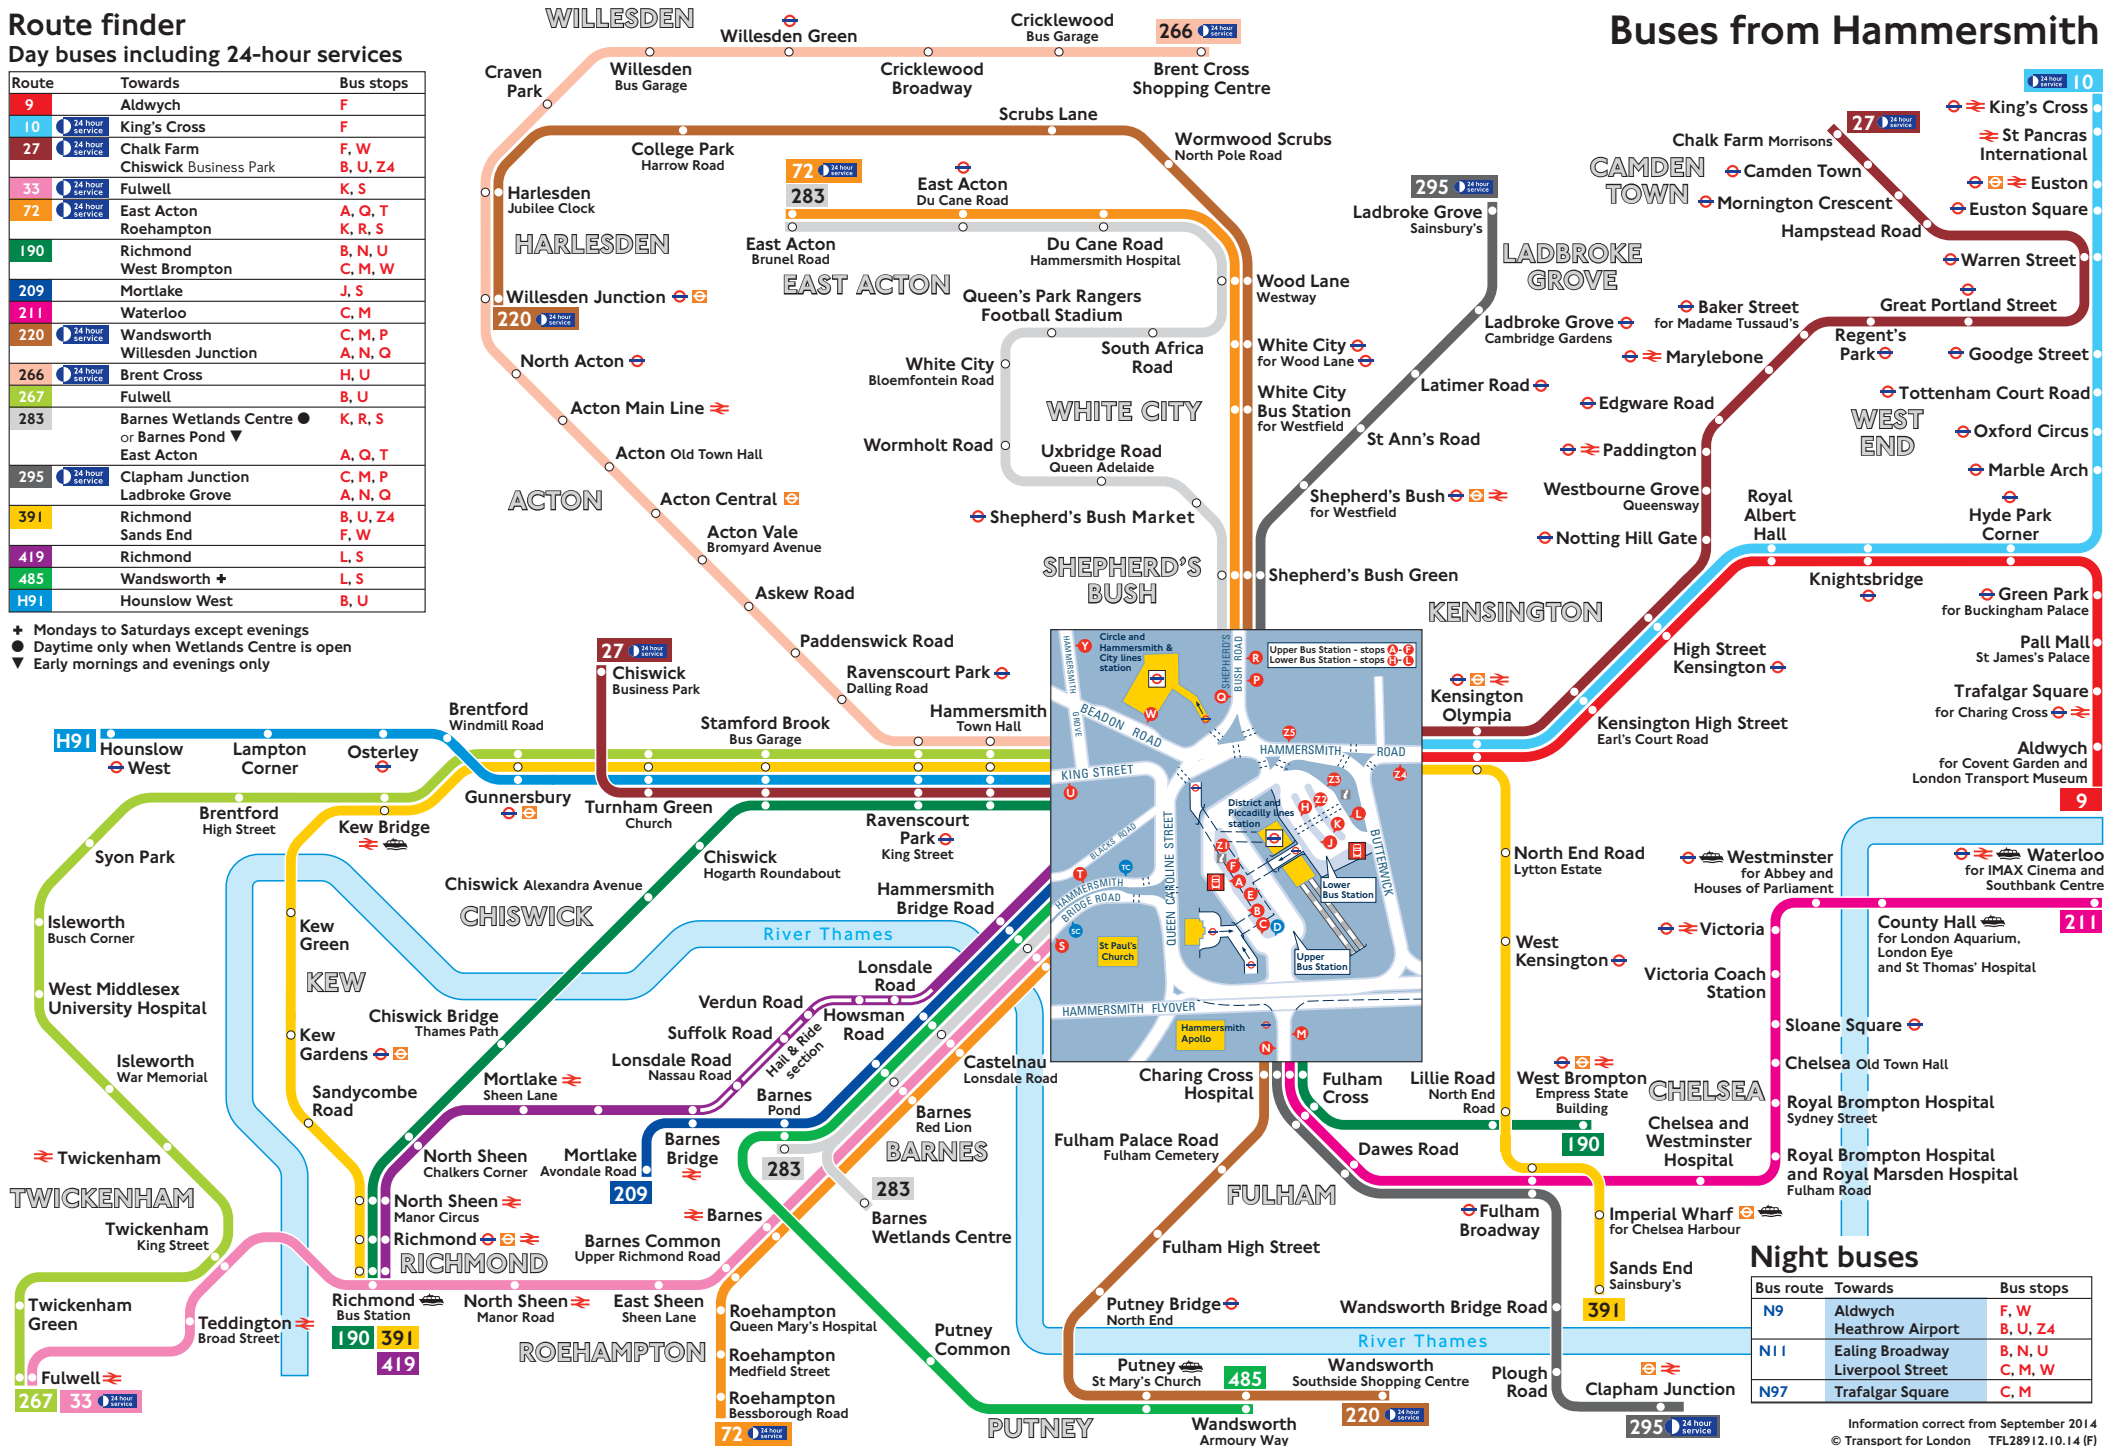

Route finder

Day buses including 24-hour services

Route	Towards	Bus stops
9	Aldwych	F
10	King's Cross	F
27	Chalk Farm Chiswick Business Park	F, W B, U, Z4
33	Fulwell	K, S
72	East Acton Roehampton	A, O, T K, R, S
190	Richmond West Brompton	B, N, U C, M, W
209	Mortlake	J, S
211	Waterloo	C, M
220	Wandsworth Willesden Junction	C, M, P A, N, Q
266	Brent Cross	H, U
267	Fulwell	B, U
283	Barnes Wetlands Centre or Barnes Pond East Acton	K, R, S A, O, T
295	Clapham Junction Ladbroke Grove	C, M, P A, N, Q
391	Richmond Sands End	B, U, Z4 F, W
419	Richmond	L, S
485	Wandsworth +	L, S
H91	Hounslow West	B, U

- + Mondays to Saturdays except evenings
- Daytime only when Wetlands Centre is open
- ▼ Early mornings and evenings only

Buses from Hammersmith

Night buses

Bus route	Towards	Bus stops
N9	Aldwych Heathrow Airport	F, W B, U, Z4
N11	Ealing Broadway Liverpool Street	B, N, U C, M, W
N97	Trafalgar Square	C, M

Information correct from September 2014
 © Transport for London TFL28912.10.14 (F)