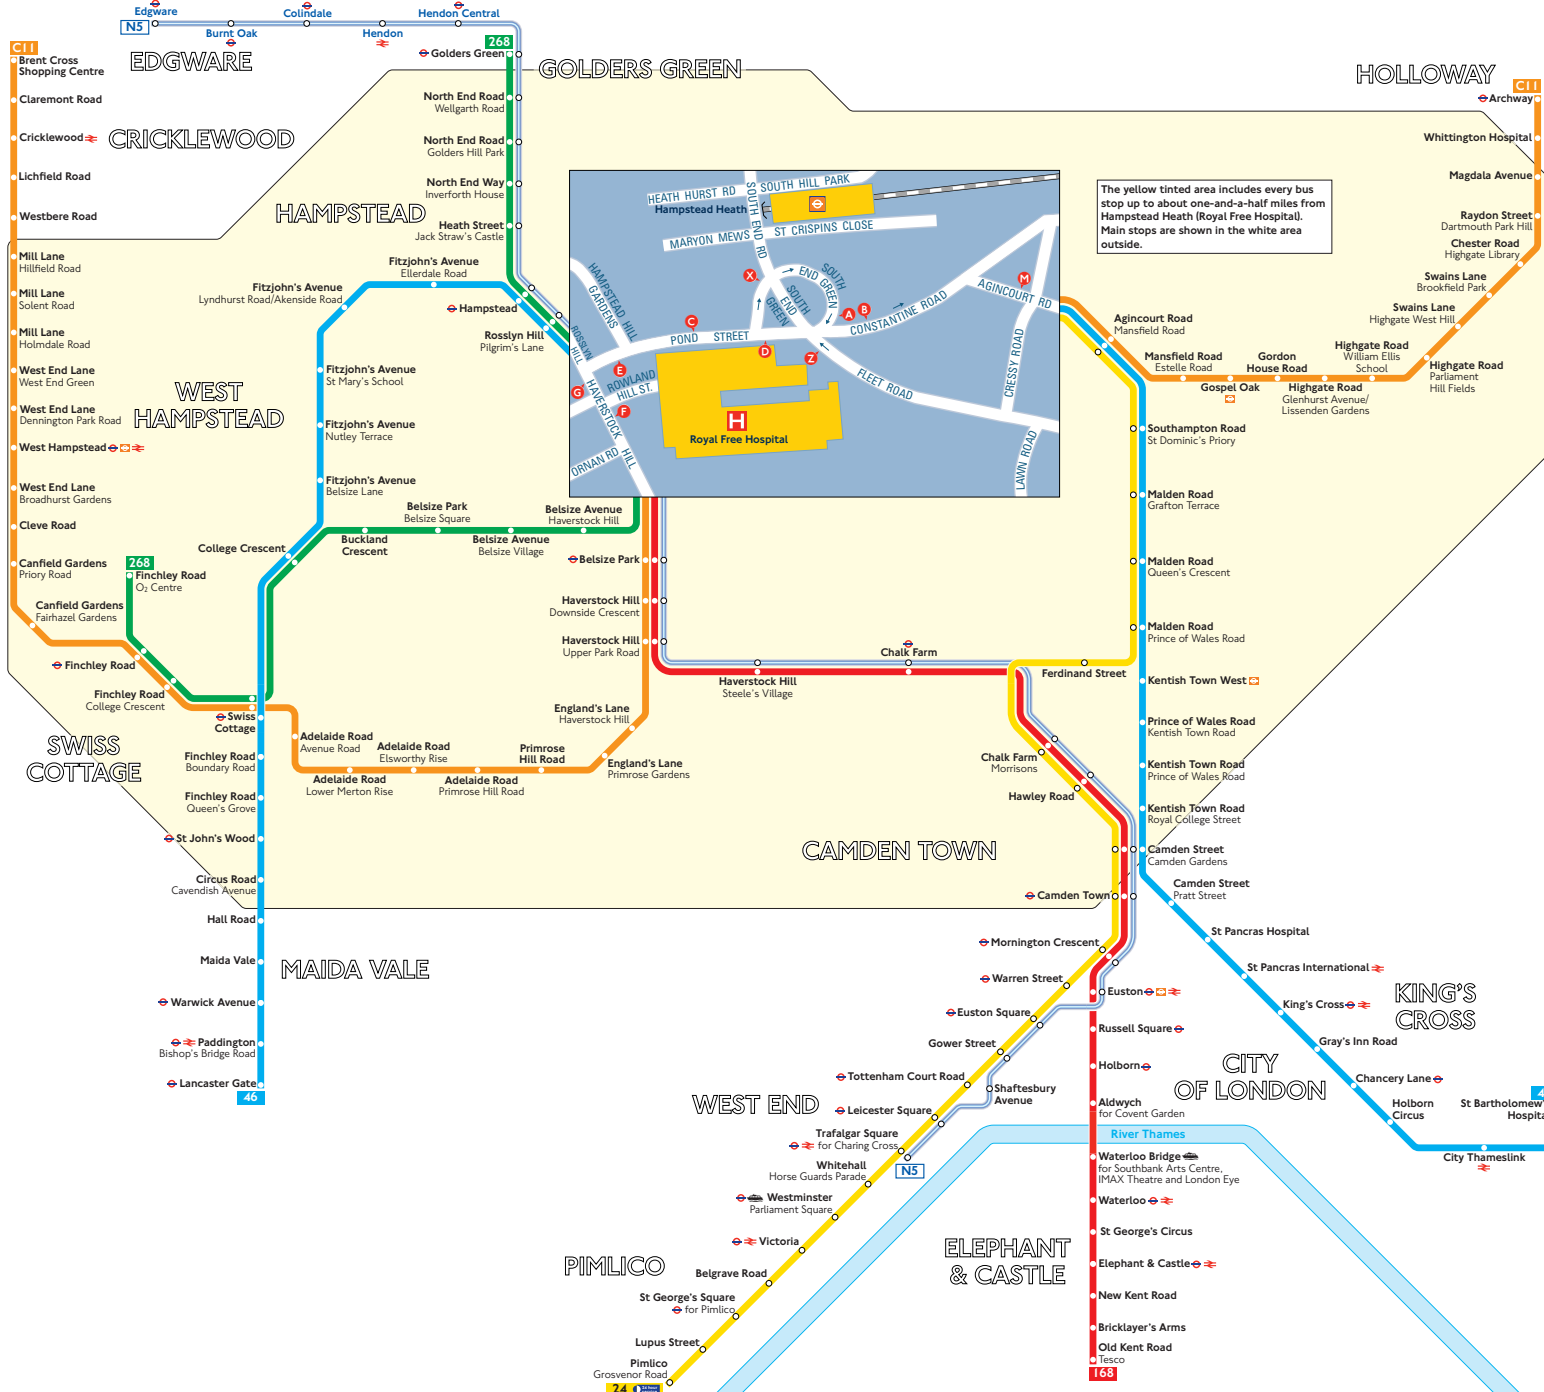

Buses from Hampstead Heath (Royal Free Hospital)

Key

- 46 Day buses in black
- N5 Night buses in blue
- Connections with London Underground
- Connections with London Overground
- Connections with National Rail
- Connections with river boats

Red discs show the bus stop you need for your chosen bus service. The disc appears on the top of the bus stop in the street (see map of town centre in diagram).

Route finder

Day buses including 24-hour services

Bus route	Towards	Bus stops
24	Pimlico	A M
46	Lancaster Gate	D E
	St Bartholomew's Hospital	B C M
168	Old Kent Road	D E F
268	Finchley Road	F
	Golders Green	G
C11	Archway	B C G M
	Brent Cross	D E F

Night buses

Bus route	Towards	Bus stops
N5	Edgware	G
	Trafalgar Square	F