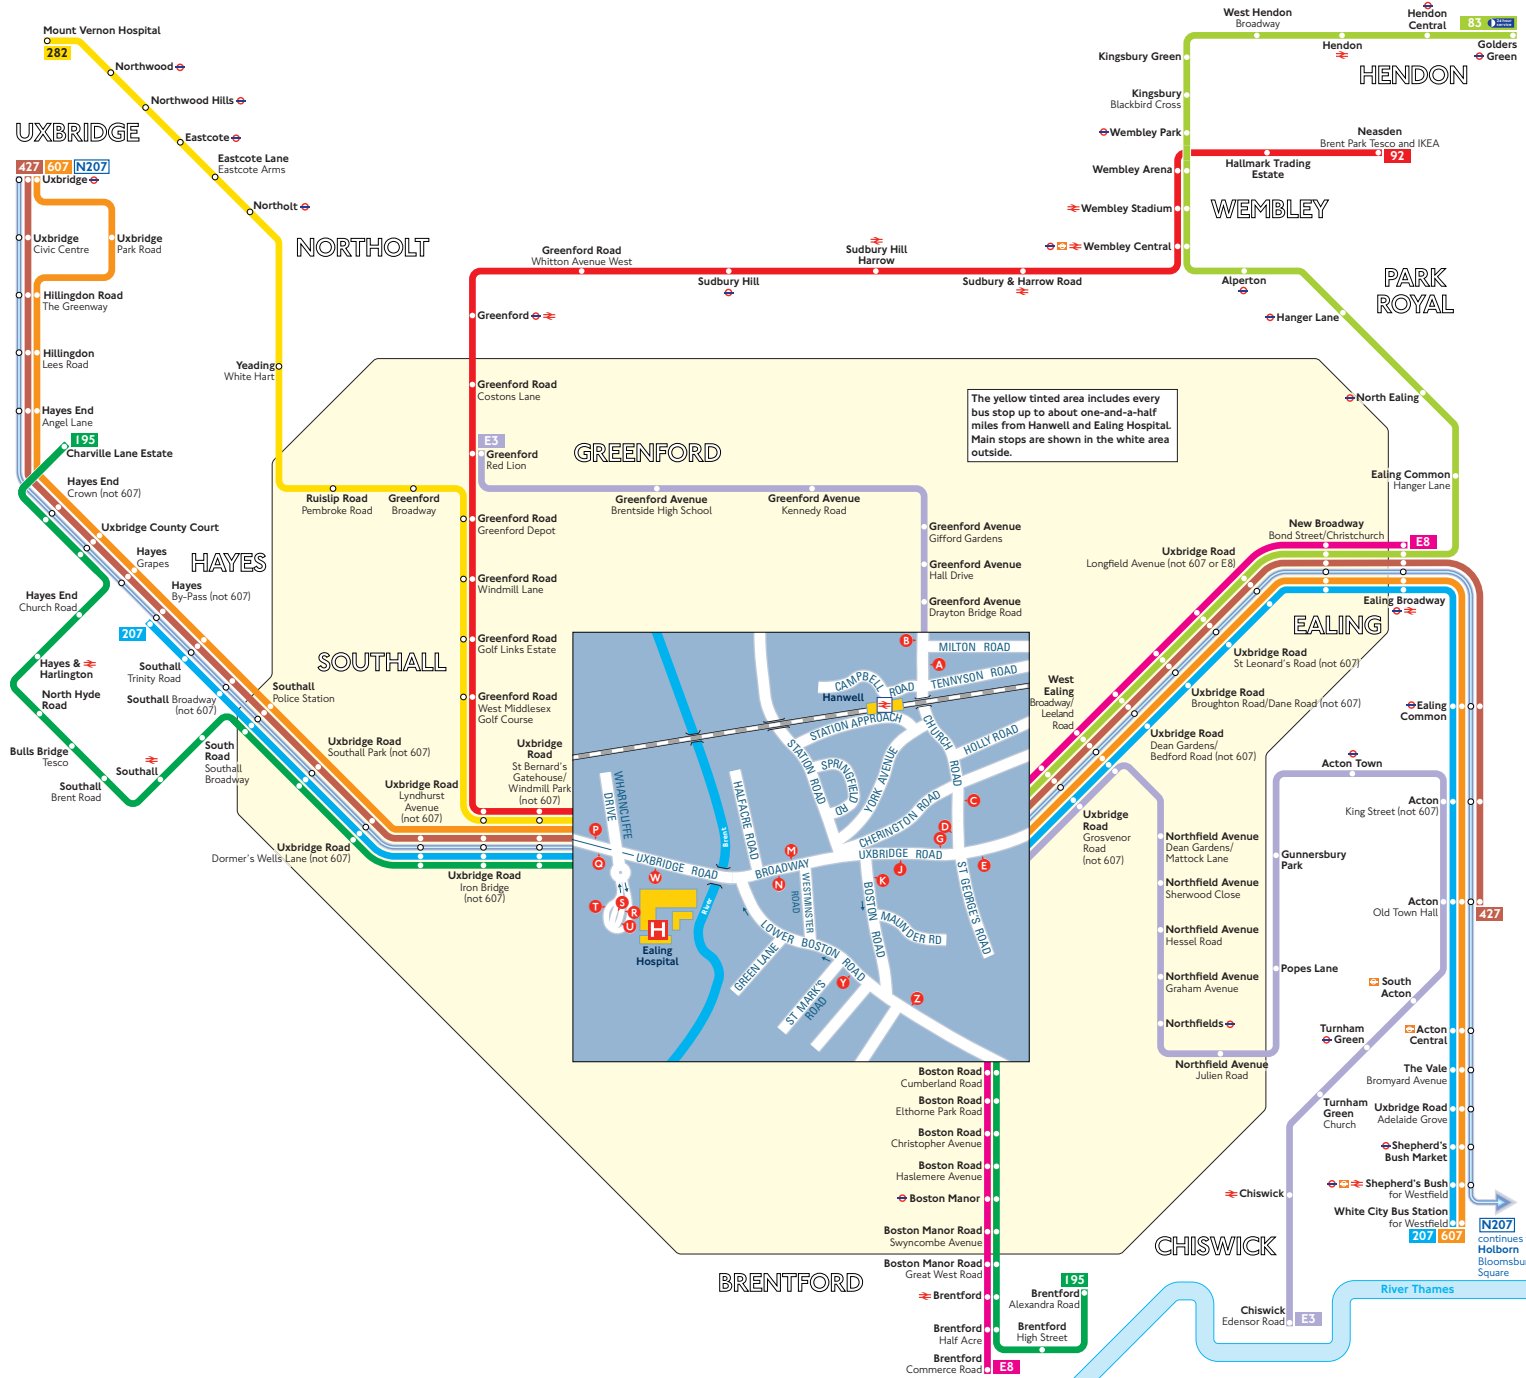

Buses from Hanwell and Ealing Hospital

Key

- 83 Day buses in black
- N207 Night buses in blue
- Connections with London Underground
- Connections with London Overground
- Connections with National Rail
- Limited stop

Red discs show the bus stop you need for your chosen bus service. The disc **A** appears on the top of the bus stop in the street (see map of town centre in centre of diagram).

Route finder

Day buses including 24-hour services

Bus route	Towards	Bus stops
83	Golders Green	G M P R
92	Neasden	S
195	Brentford	K M P Z
	Charville Lane Estate	O W Y
207	Hayes	E J N C
	White City	G M P
282	Mount Vernon Hospital	T
427	Acton	G M P
	Uxbridge	E J N C
	White City	J C
E3	Chiswick	G P
	Greenford	A C
E8	Brentford	B D
	Ealing Broadway	E J K Z
		G M Y

Night buses

Bus route	Towards	Bus stops
N207	Holborn	G M P
	Uxbridge	E J N C