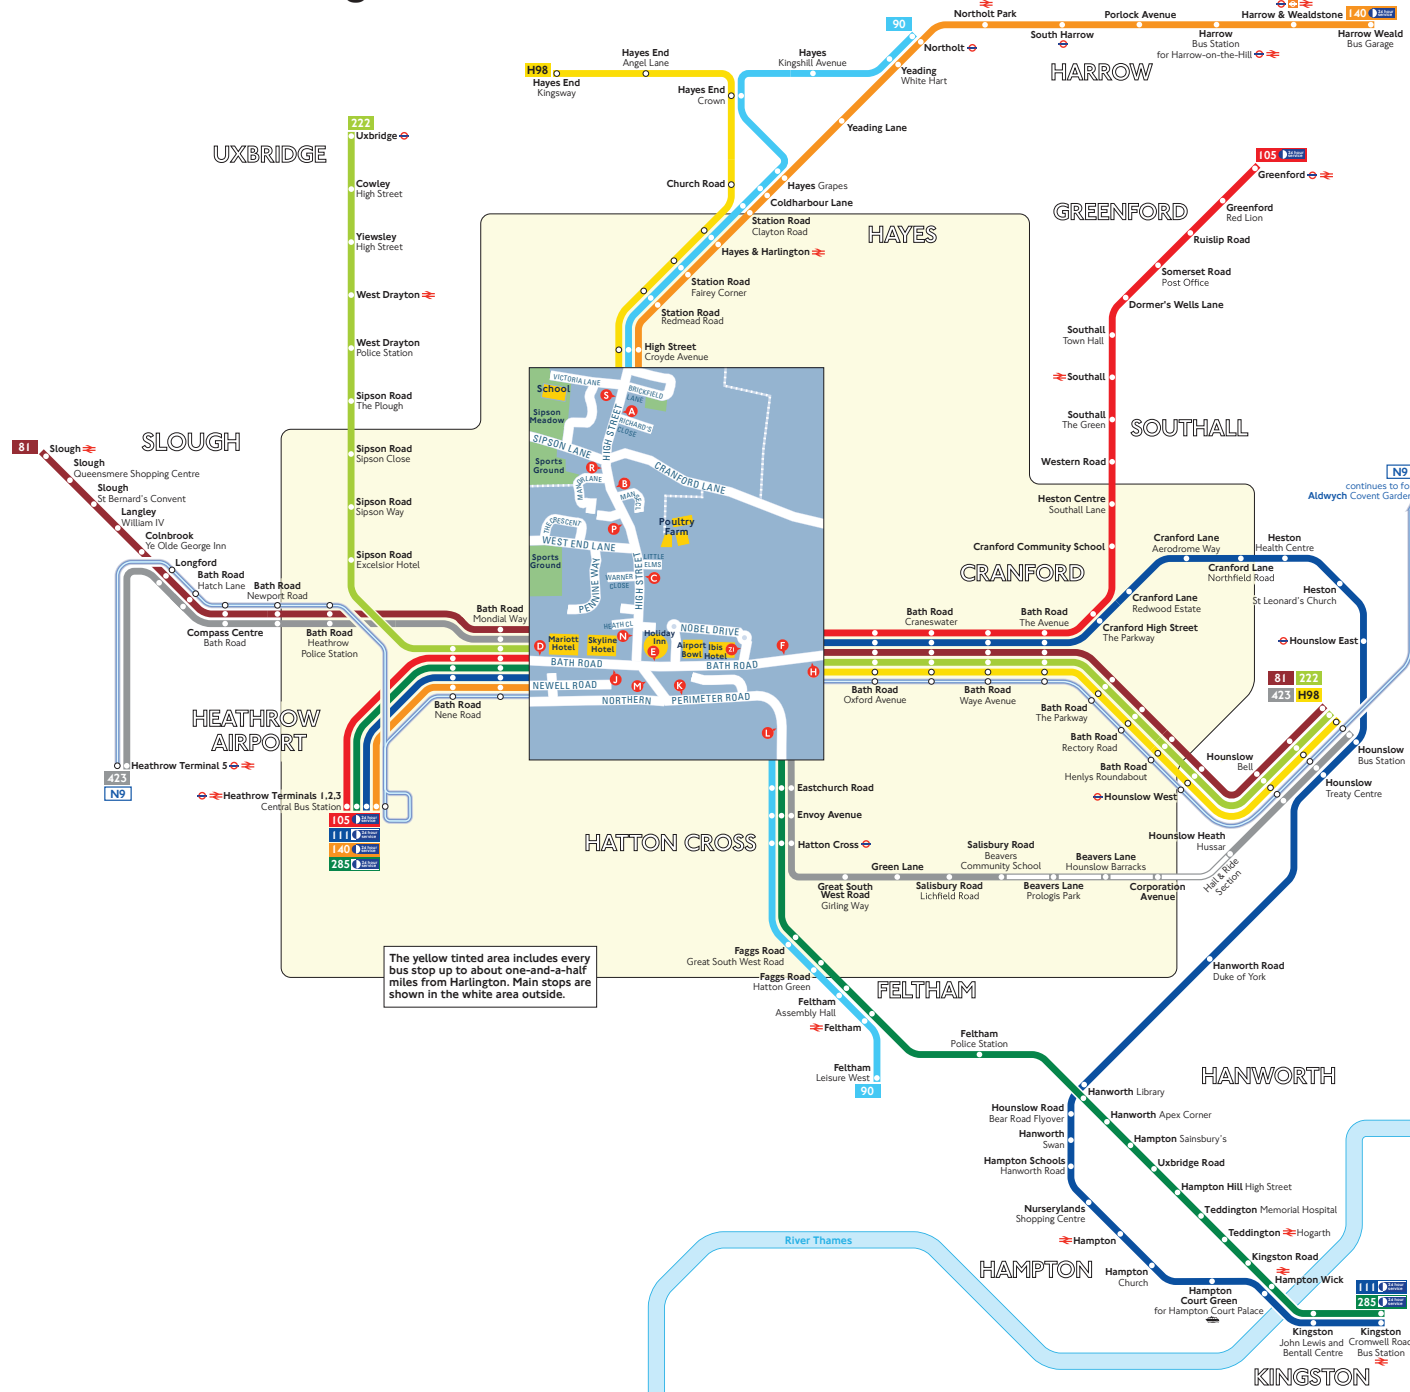

Buses from Harlington

Route finder

Day buses including 24-hour services

Bus route	Towards	Bus stops
81	Hounslow Slough	D E F H J
90	Feltham Northolt	A B C K L M N P R S
105	Greenford	D E F
111	Heathrow Terminals 1, 2, 3 Kingston	H J D E F
140	Harrow Weald Heathrow Terminals 1, 2, 3	D N P R S A B C J
222	Hounslow Uxbridge	D E F H J
285	Heathrow Terminals 1, 2, 3 Kingston	J L M D K
423	Heathrow Terminal 5 Hounslow	J L M D K
H98	Hayes End Hounslow	H N P R S A B C E F

Night buses

Bus route	Towards	Bus stops
N9	Aldwych Heathrow Terminal 5	D E F H J

Other buses

Bus route	Towards	Bus stops
555	Heathrow Terminals 1, 2, 3 Walton-on-Thames	J L M D K