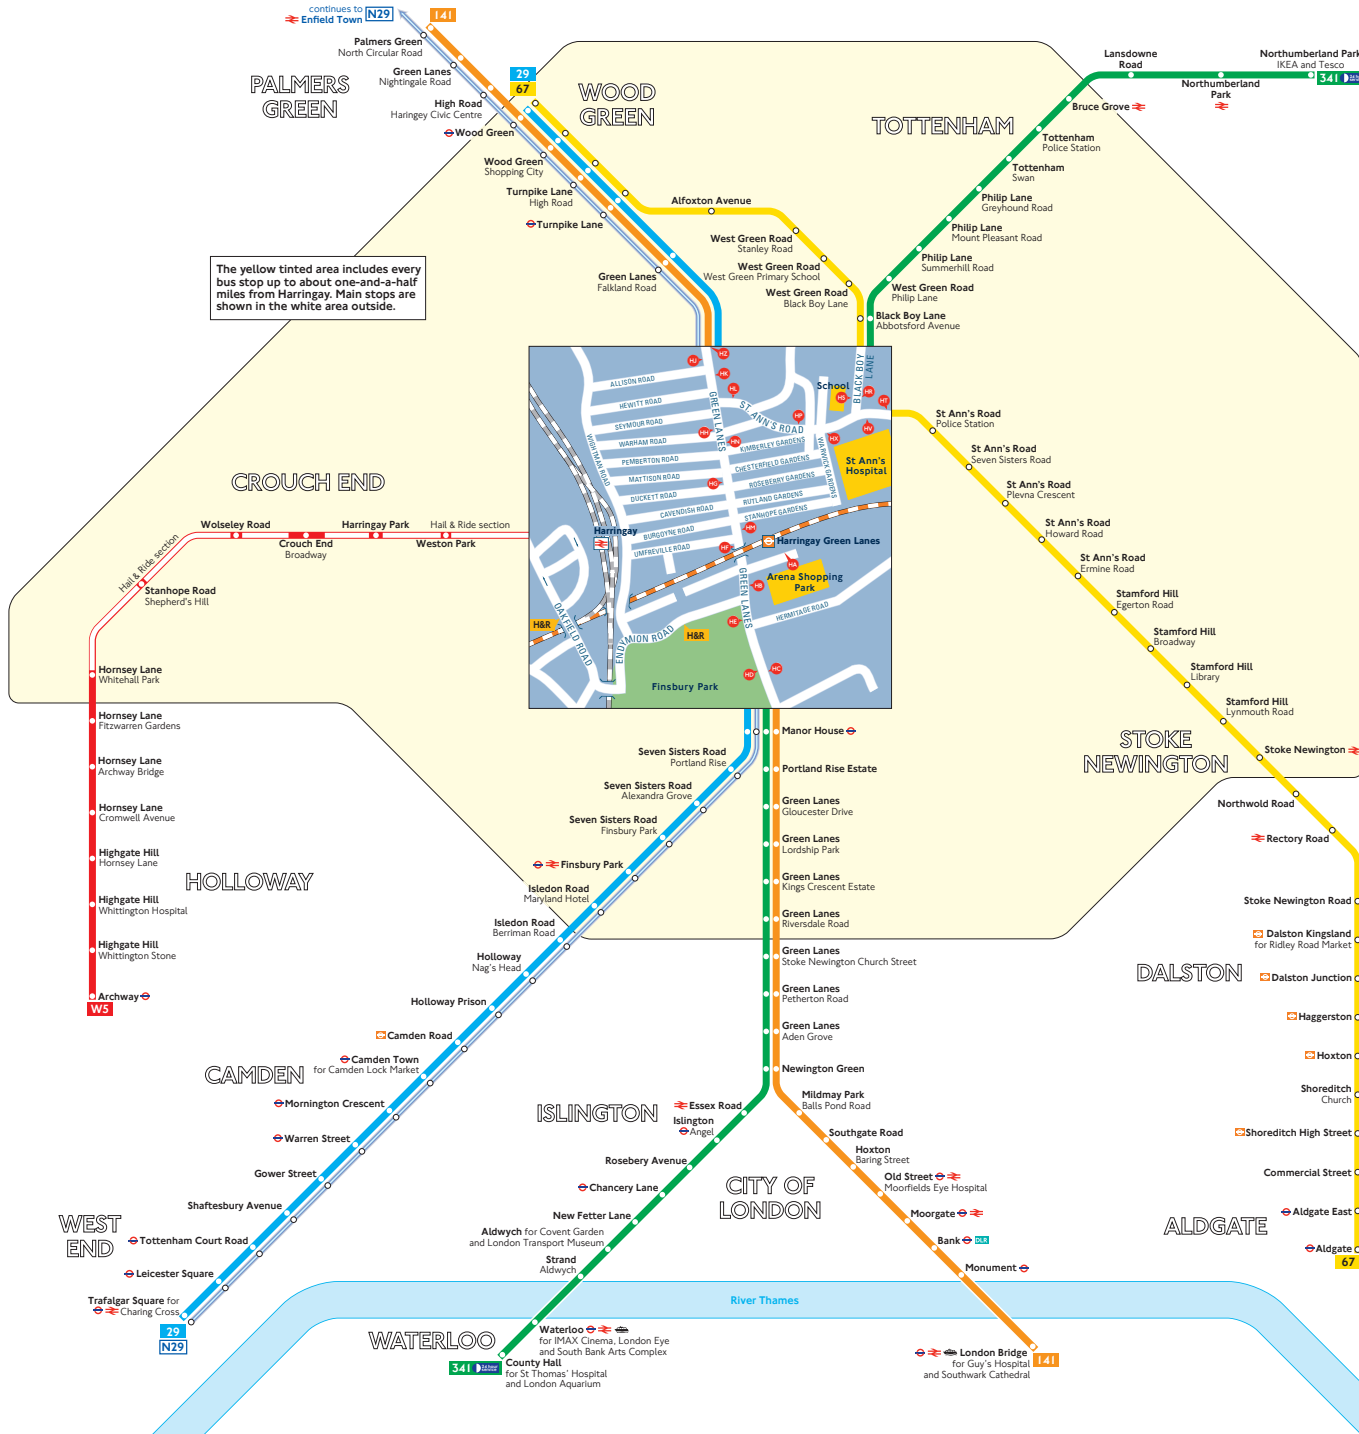

# Buses from Harringay

## Route finder

### Day buses including 24-hour services

Bus route	Towards	Bus stops
29	Trafalgar Square	HB HC HK HM HN HZ
	Wood Green	HD HE HF HG HH HJ
67	Aldgate	HR HT
	Wood Green	HS HW
141	London Bridge	HB HC HK HM HN HZ
	Palmers Green	HD HE HF HG HH HJ
341	County Hall	HB HC HK HM HN HR HX
	Northumberland Park	HD HE HF HG HH HL HP HS
W5	Archway	HA <b>H&amp;R</b>

### Night buses

Bus route	Towards	Bus stops
N29	Enfield Town	HD HE HF HG HH HJ
	Trafalgar Square	HB HC HK HM HN HZ

Hall & Ride

Route W5 operates as Hall and Ride on the sections of roads marked **H&R** on the map. Buses stop at any safe point along the road. There are no bus stops at these locations, but please indicate clearly to the driver when you wish to board or alight.