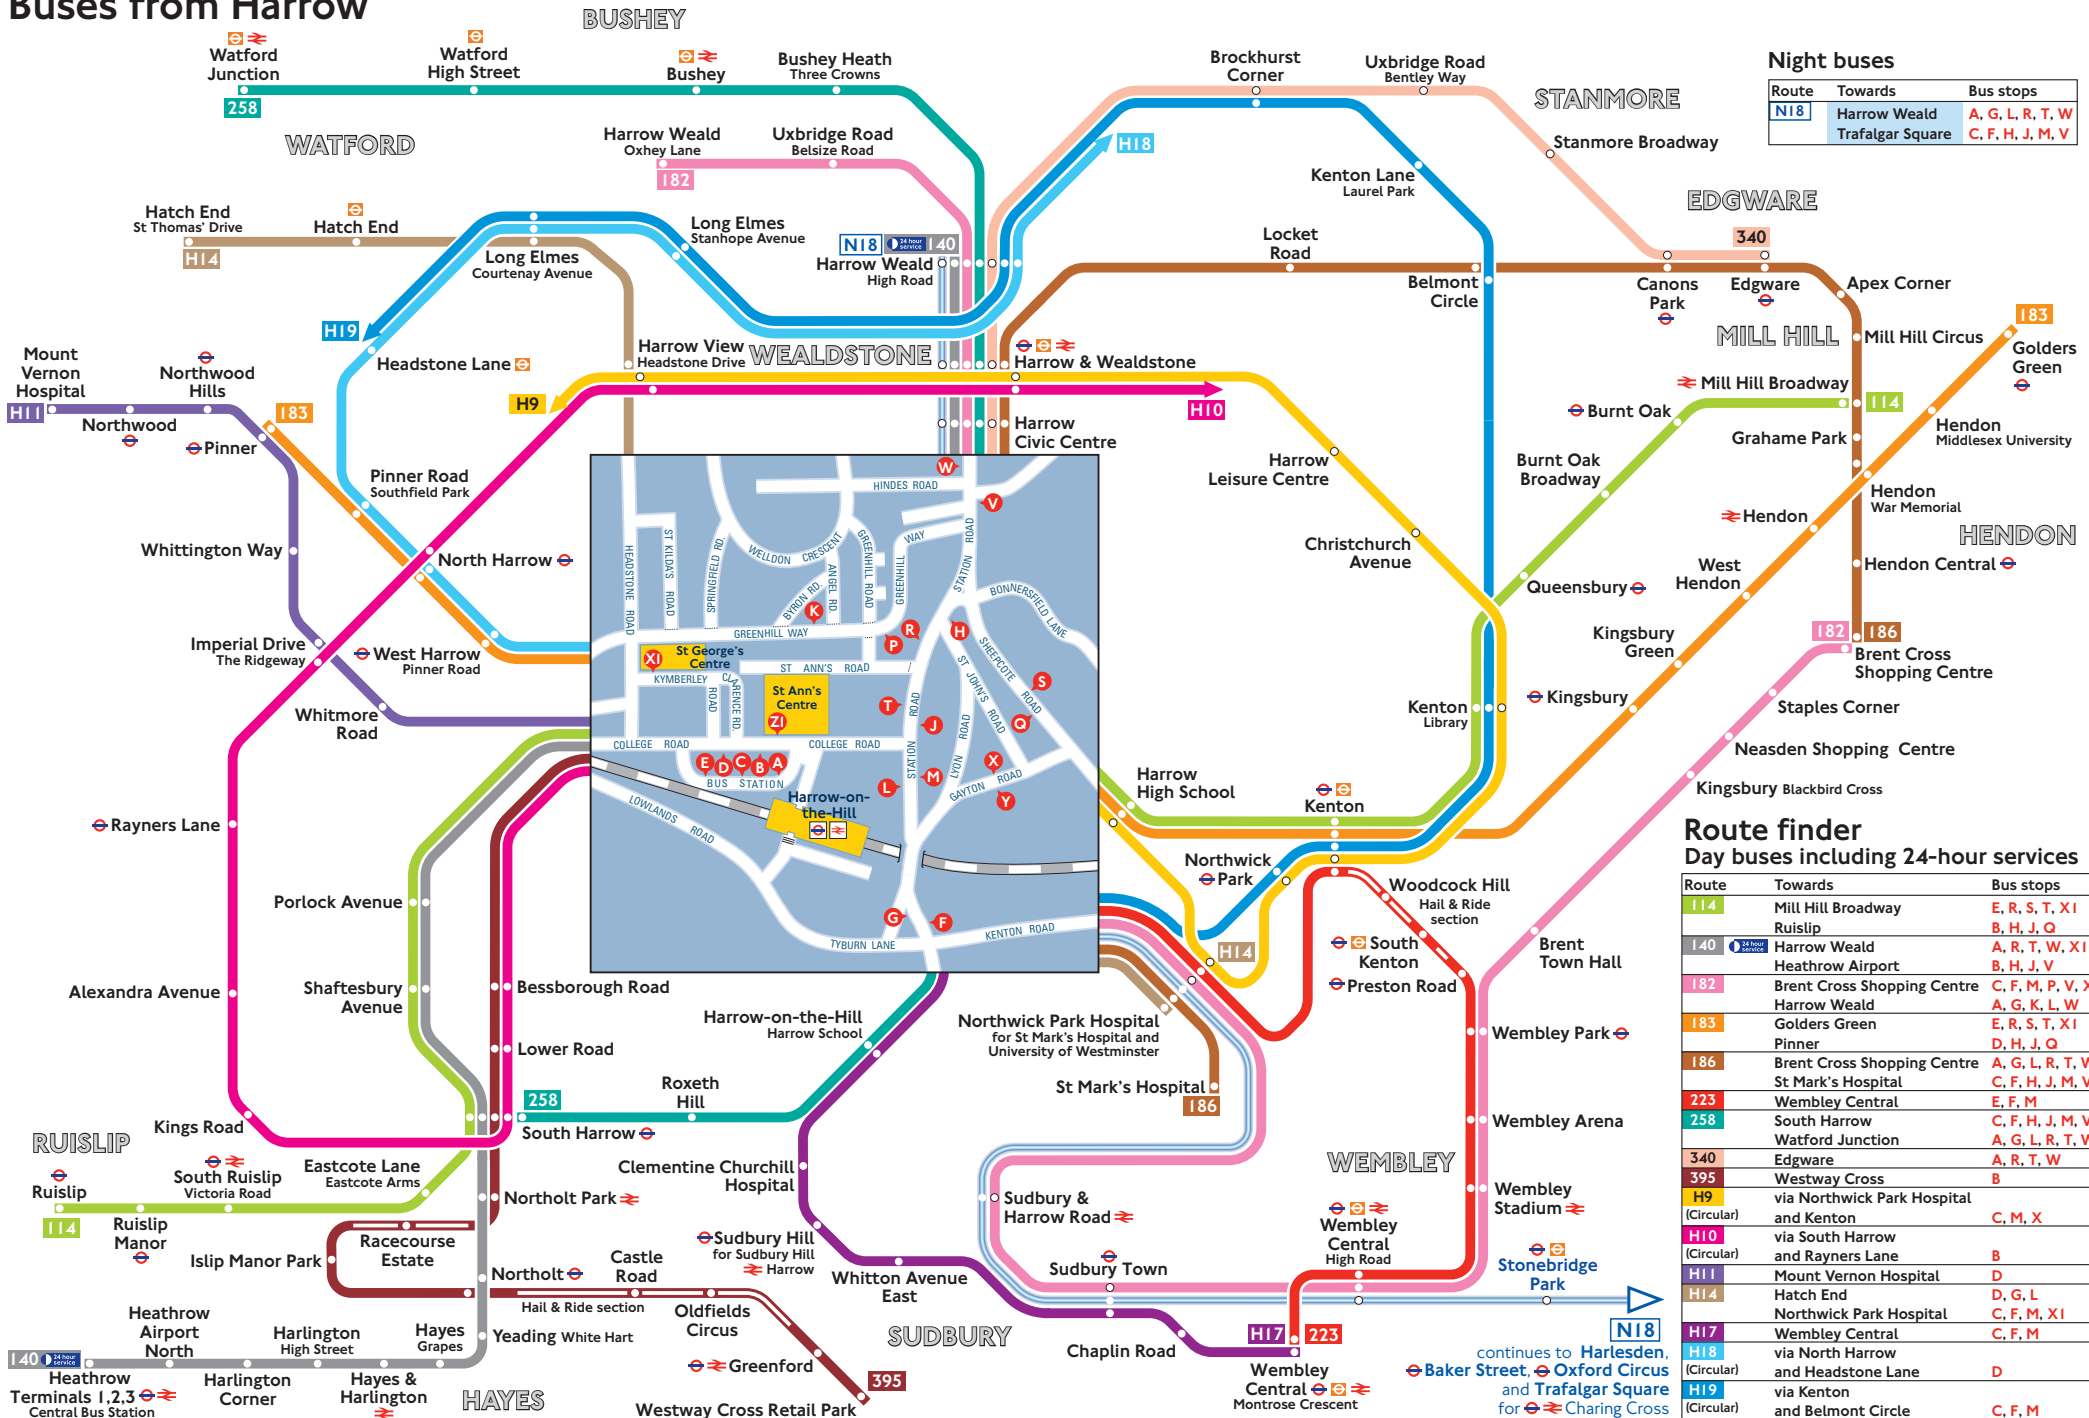

Buses from Harrow

Night buses

Route	Towards	Bus stops
N18	Harrow Weald Trafalgar Square	A, G, L, R, T, W C, F, H, J, M, V

Route finder

Day buses including 24-hour services

Route	Towards	Bus stops
114	Mill Hill Broadway Ruislip	E, R, S, T, X, I B, H, J, Q
140	Harrow Weald Heathrow Airport	A, R, T, W, X, I B, H, J, V
182	Brent Cross Shopping Centre Harrow Weald	C, F, M, P, V, X, I A, G, K, L, W
183	Golders Green Pinner	E, R, S, T, X, I D, H, J, Q
186	Brent Cross Shopping Centre St Mark's Hospital	A, G, L, R, T, W C, F, H, J, M, V
223	Wembley Central	E, F, M
258	South Harrow Watford Junction	C, F, H, J, M, V A, G, L, R, T, W
340	Edgware	A, R, T, W
395	Westway Cross	B
H9	via Northwick Park Hospital and Kenton	C, M, X
H10	via South Harrow and Rayners Lane	B
H11	Mount Vernon Hospital	D
H14	Hatch End Northwick Park Hospital	D, G, L C, F, M, X, I
H17	Wembley Central	C, F, M
H18	via North Harrow and Headstone Lane	D
H19	via Kenton and Belmont Circle	C, F, M